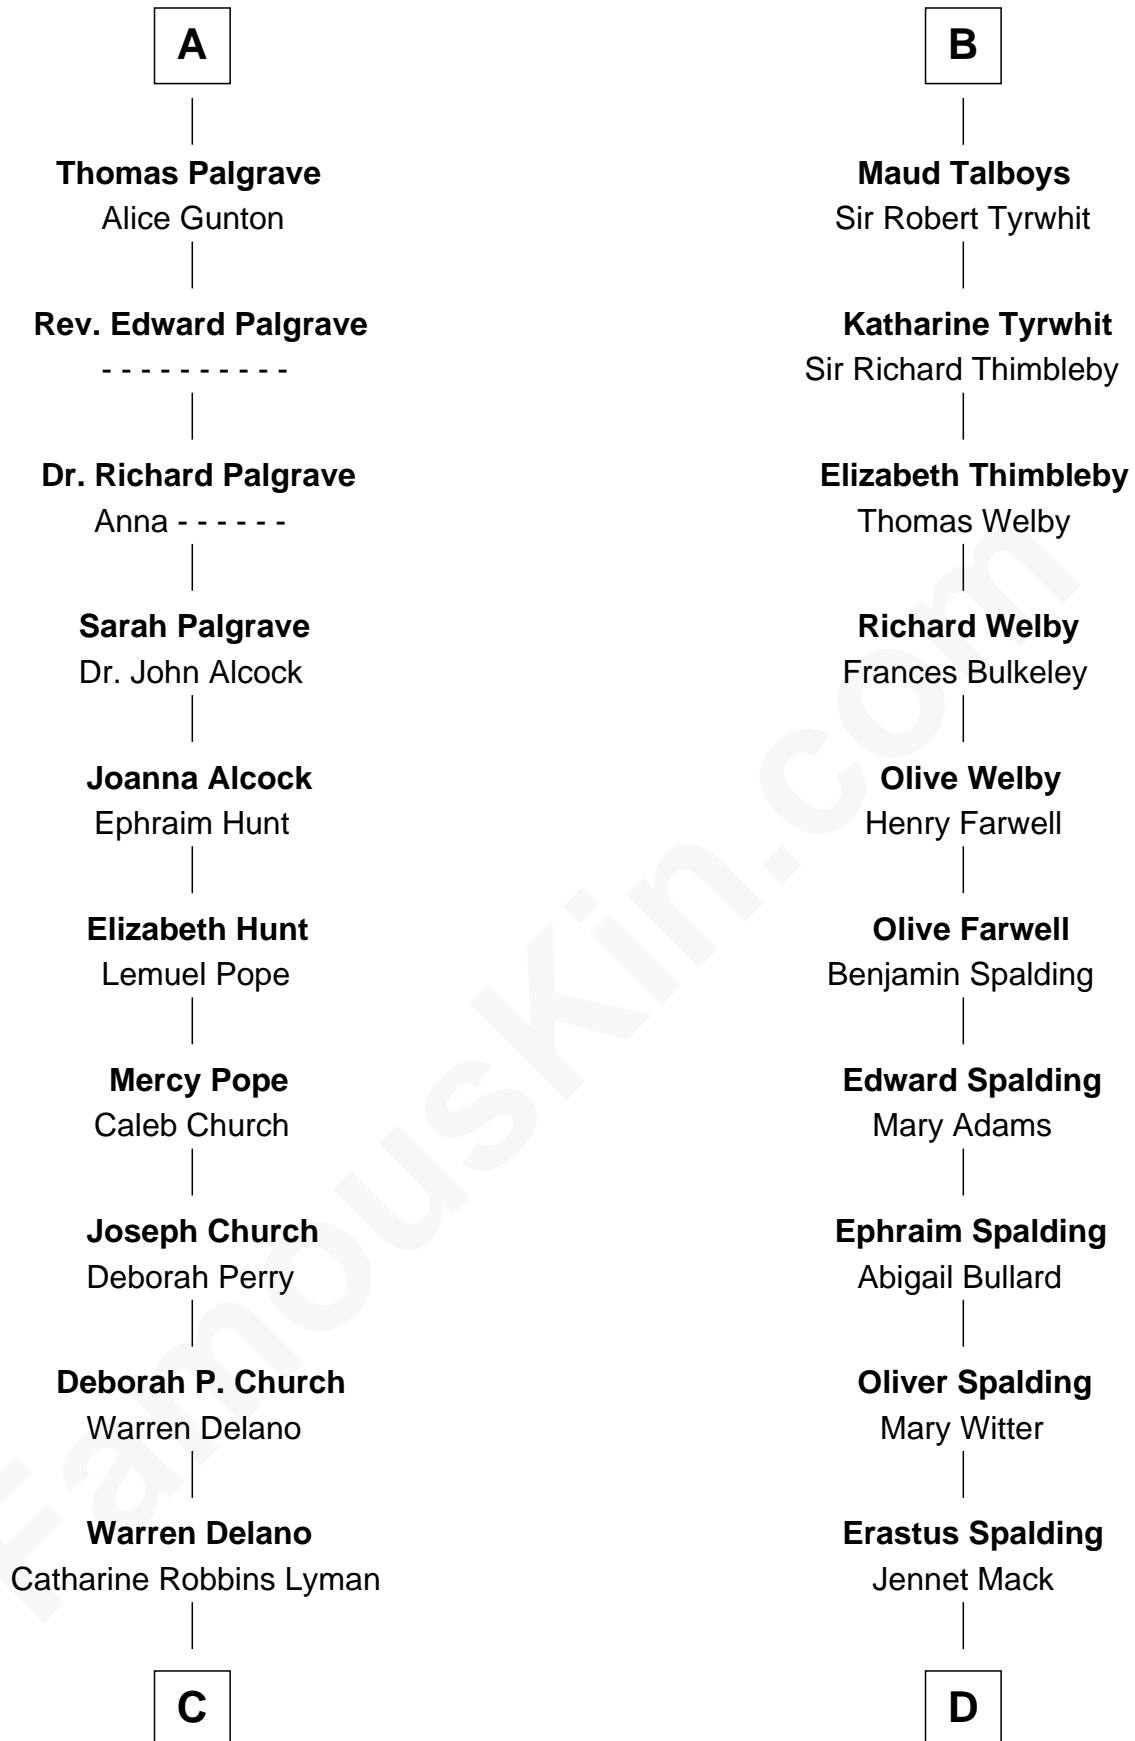

**FamousKin.com**  
**Relationship Chart of**  
**Franklin D. Roosevelt**  
*32nd U.S. President*

18th cousin 2 times removed of  
**Katharine Hepburn**  
*Movie Actress*

**Henry Plantagenet**  
Maud de Chaworth

**C**

**Sara Delano**  
James Roosevelt

**Franklin D. Roosevelt**  
*32nd U.S. President*

**D**

**Martha Ann Spalding**  
Leman Benton Garlinghouse

**Caroline Garlinghouse**  
Alfred Augustus Houghton

**Katharine Martha Houghton**  
Thomas Norval Hepburn