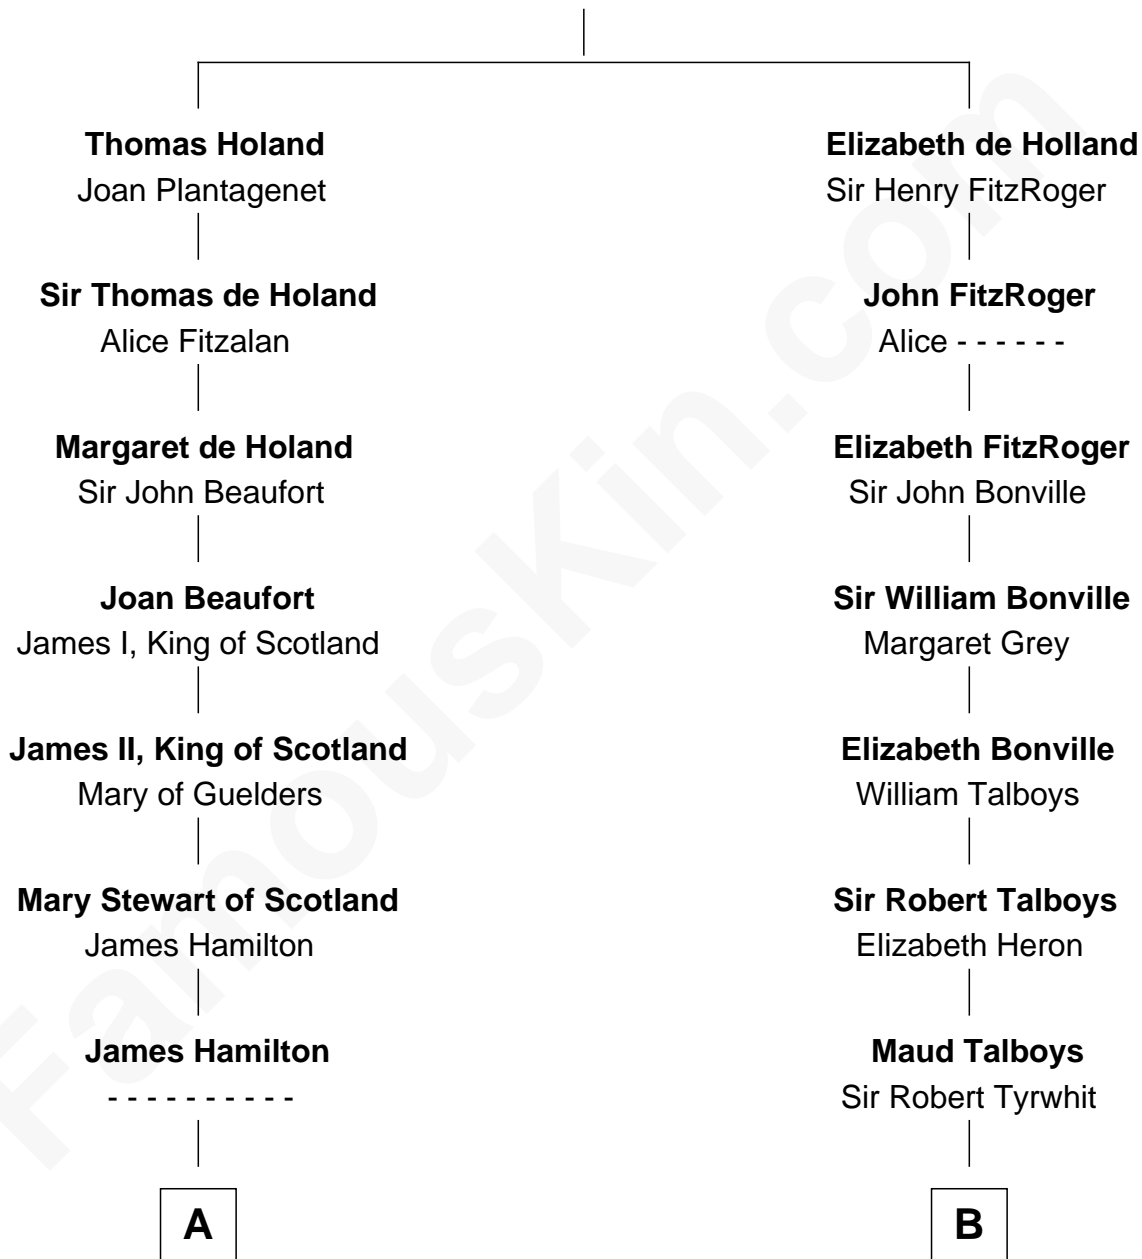

FamousKin.com
Relationship Chart of
Franklin D. Roosevelt
32nd U.S. President

19th cousin 2 times removed of

Katharine Hepburn
Movie Actress

Sir Robert de Holland
 Maude la Zouche

C

Elizabeth Murray
Edward Hutchinson Robbins

Anne Jean Robbins
Judge Joseph Lyman

Catharine Robbins Lyman
Warren Delano

Sara Delano
James Roosevelt

Franklin D. Roosevelt
32nd U.S. President

D

Caroline Garlinghouse
Alfred Augustus Houghton

Katharine Martha Houghton
Thomas Norval Hepburn