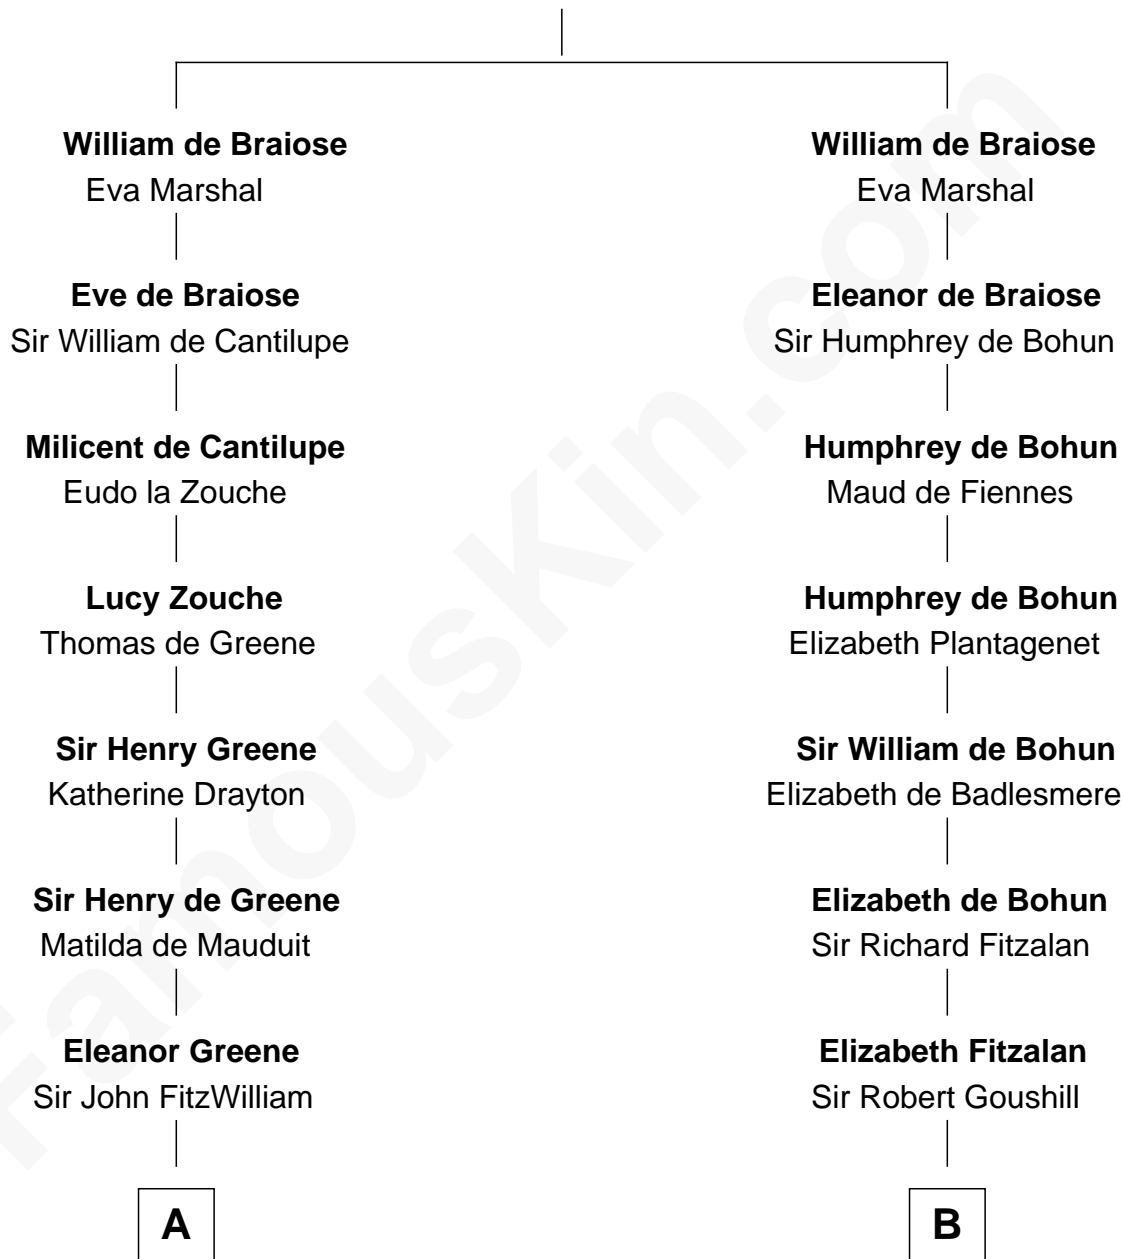

FamousKin.com
Relationship Chart of
Franklin D. Roosevelt
32nd U.S. President

17th cousin 4 times removed of

Roger Sherman
Signer of the Declaration of Independence

Reginald de Braiose

C

Rebecca Smith

John Aspinwall

John Aspinwall

Susan Howland

Mary Rebecca Aspinwall

Isaac Daniel Roosevelt

James Roosevelt

Sara Delano

Franklin D. Roosevelt

32nd U.S. President