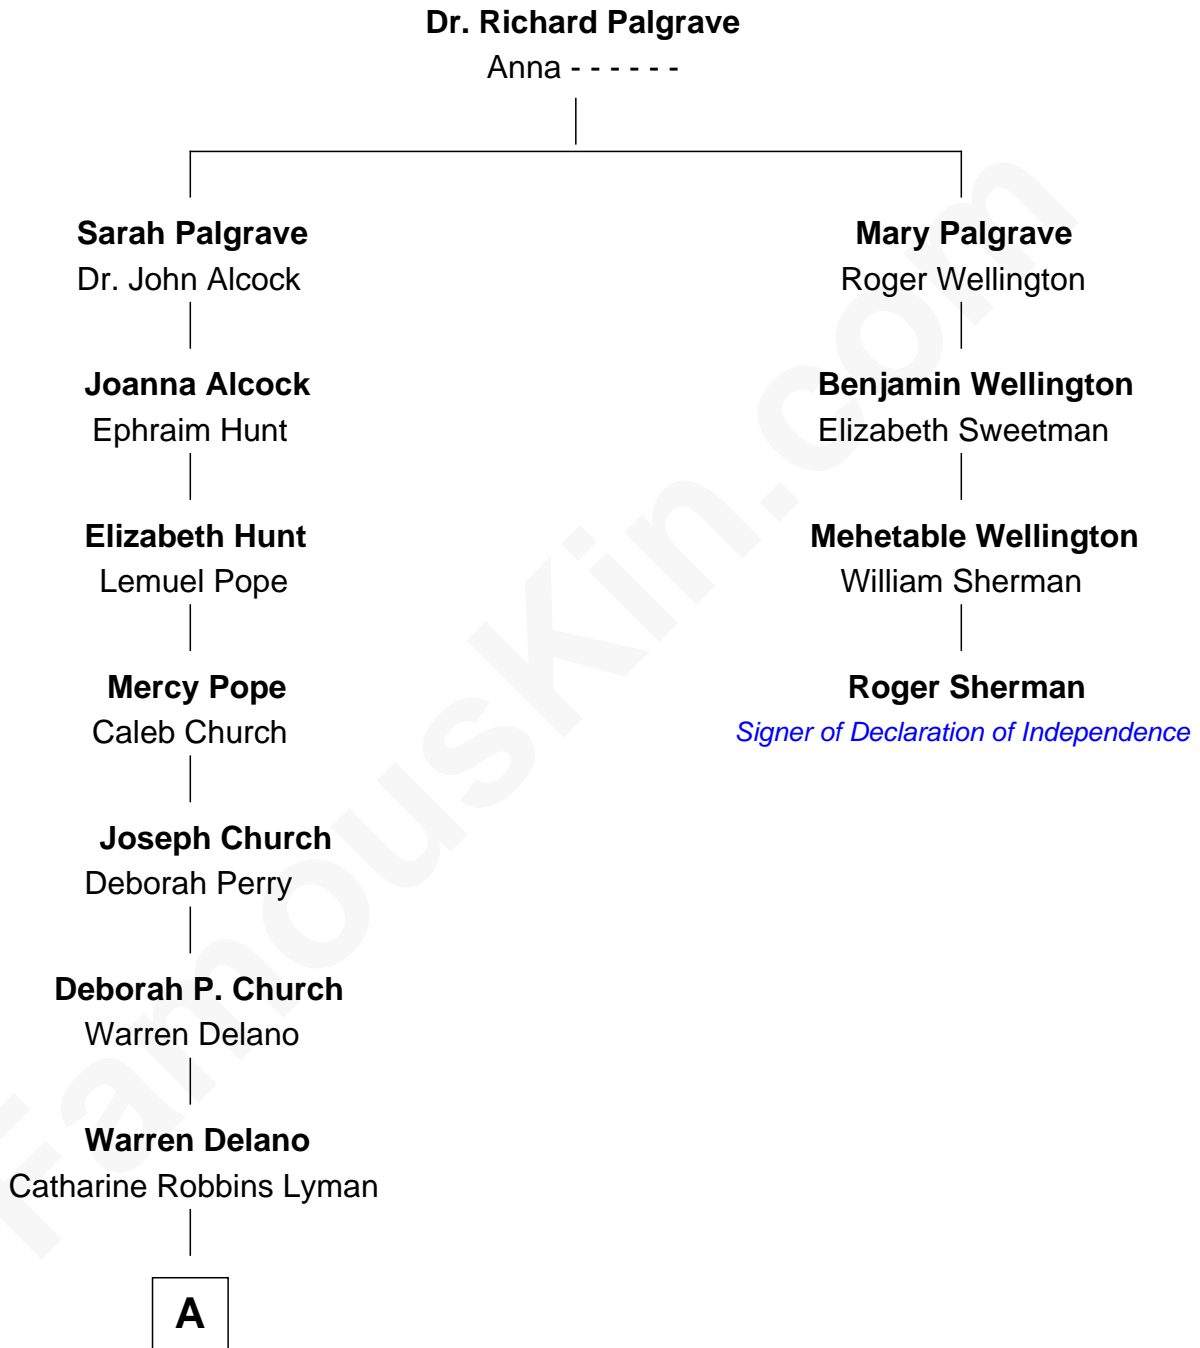

**FamousKin.com**  
**Relationship Chart of**  
**Franklin D. Roosevelt**  
*32nd U.S. President*

**3rd cousin 5 times removed of**  
**Roger Sherman**  
*Signer of the Declaration of Independence*

**A**

—  
**Sara Delano**  
James Roosevelt

—  
**Franklin D. Roosevelt**  
*32nd U.S. President*

FamousKin.com