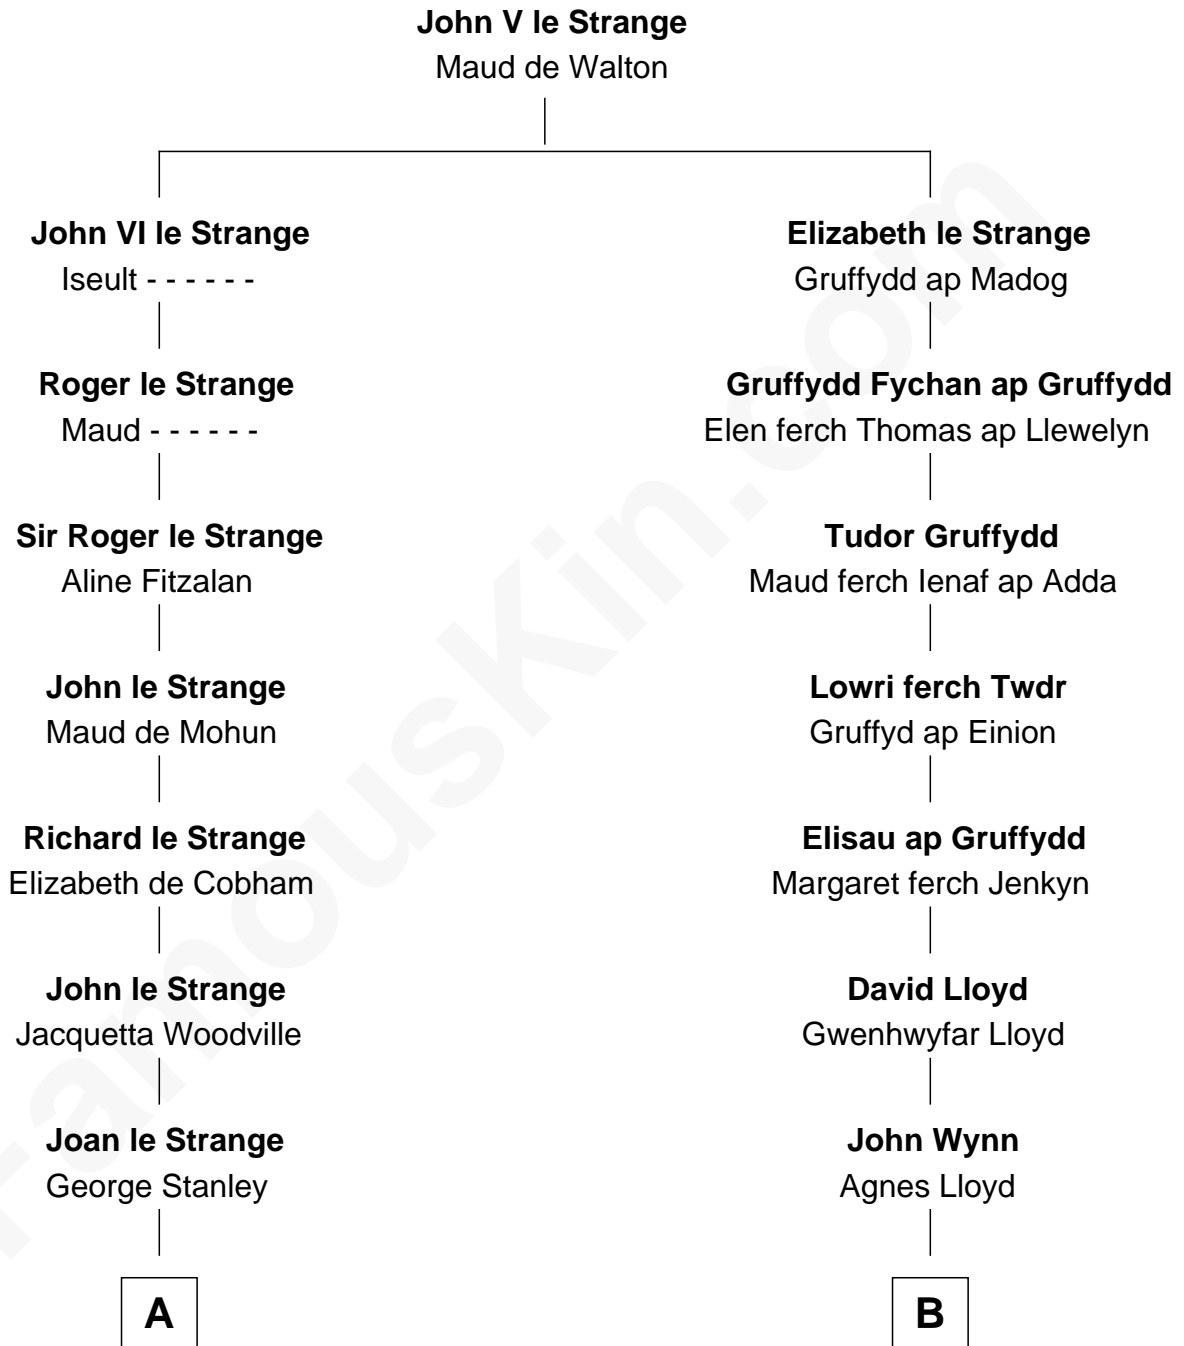

FamousKin.com
Relationship Chart of
Franklin D. Roosevelt
32nd U.S. President

18th cousin 3 times removed of
Ernest Hemingway
Author of The Sun Also Rises

C

Rebecca Smith

John Aspinwall

John Aspinwall

Susan Howland

Mary Rebecca Aspinwall

Isaac Daniel Roosevelt

James Roosevelt

Sara Delano

Franklin D. Roosevelt

32nd U.S. President

D

Clarence Edmonds Hemingway