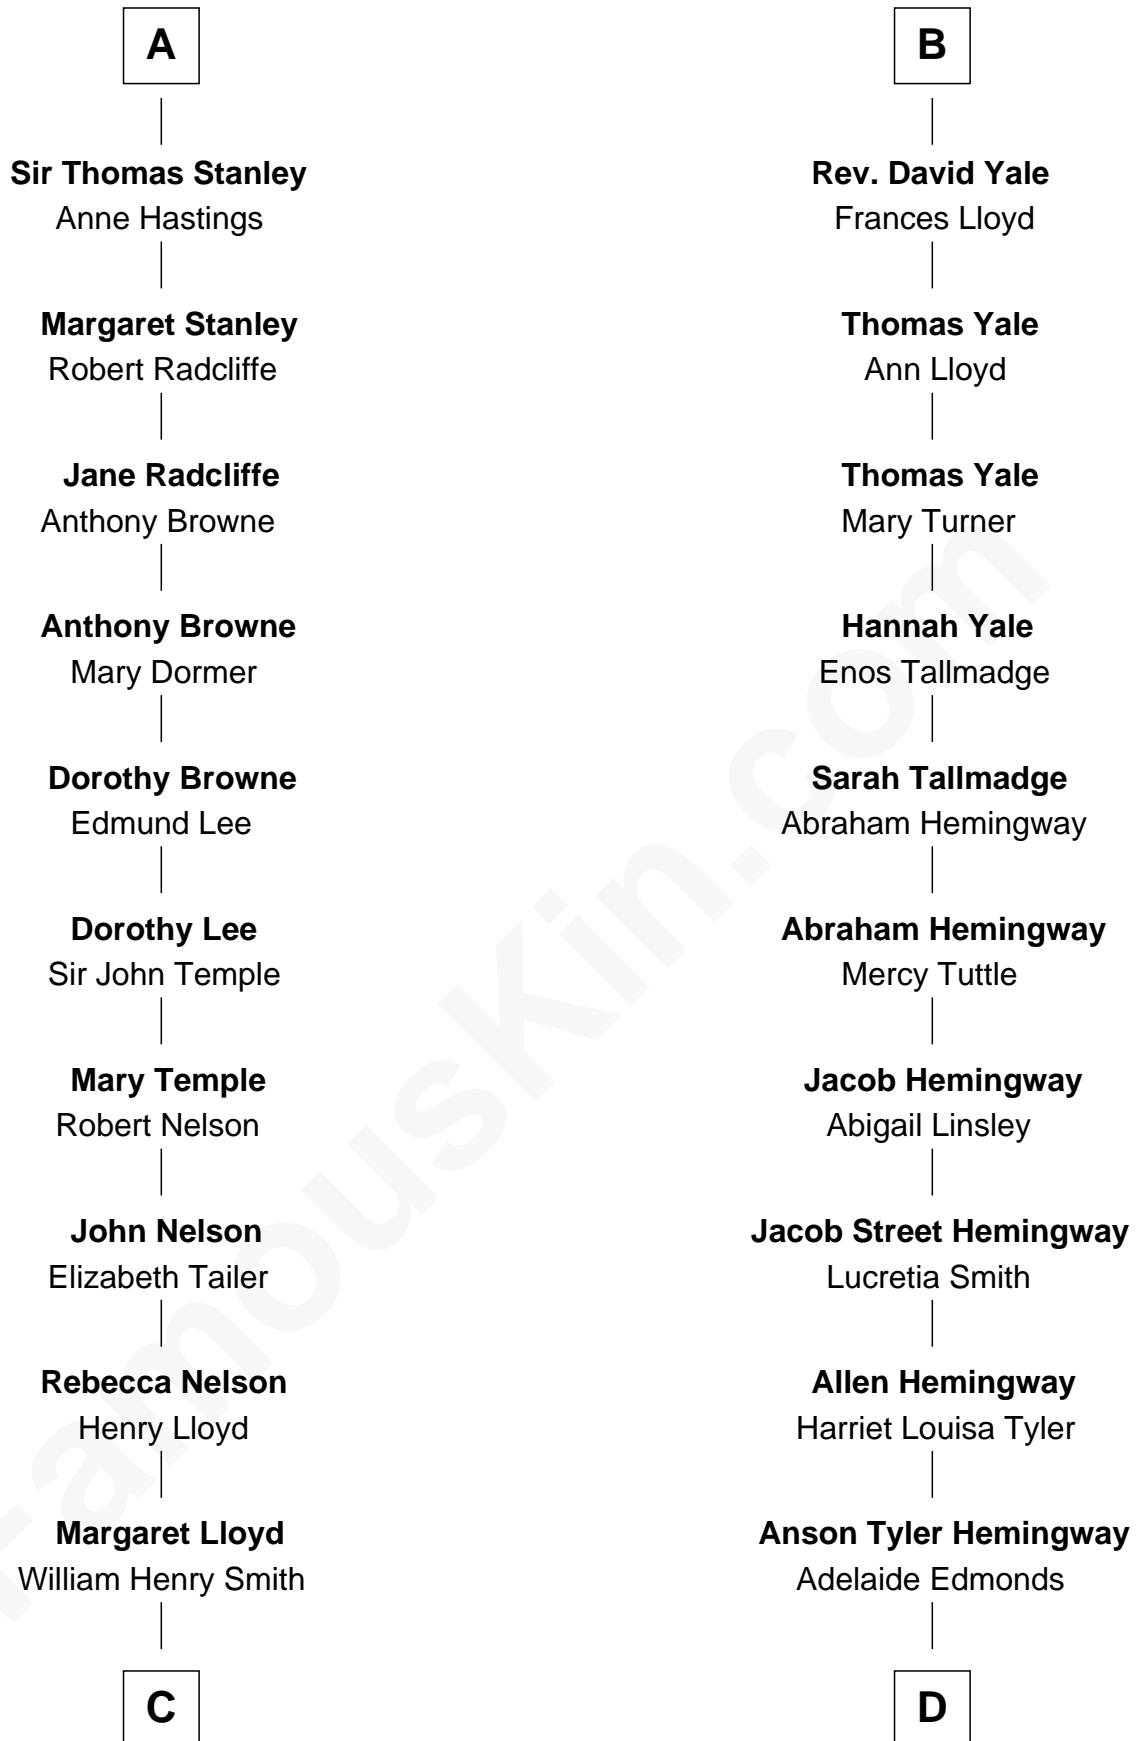

FamousKin.com
Relationship Chart of
Franklin D. Roosevelt
32nd U.S. President

18th cousin 3 times removed of
Ernest Hemingway
Author of The Sun Also Rises

C

Rebecca Smith

John Aspinwall

John Aspinwall

Susan Howland

Mary Rebecca Aspinwall

Isaac Daniel Roosevelt

James Roosevelt

Sara Delano

Franklin D. Roosevelt

32nd U.S. President

D

Clarence Edmonds Hemingway