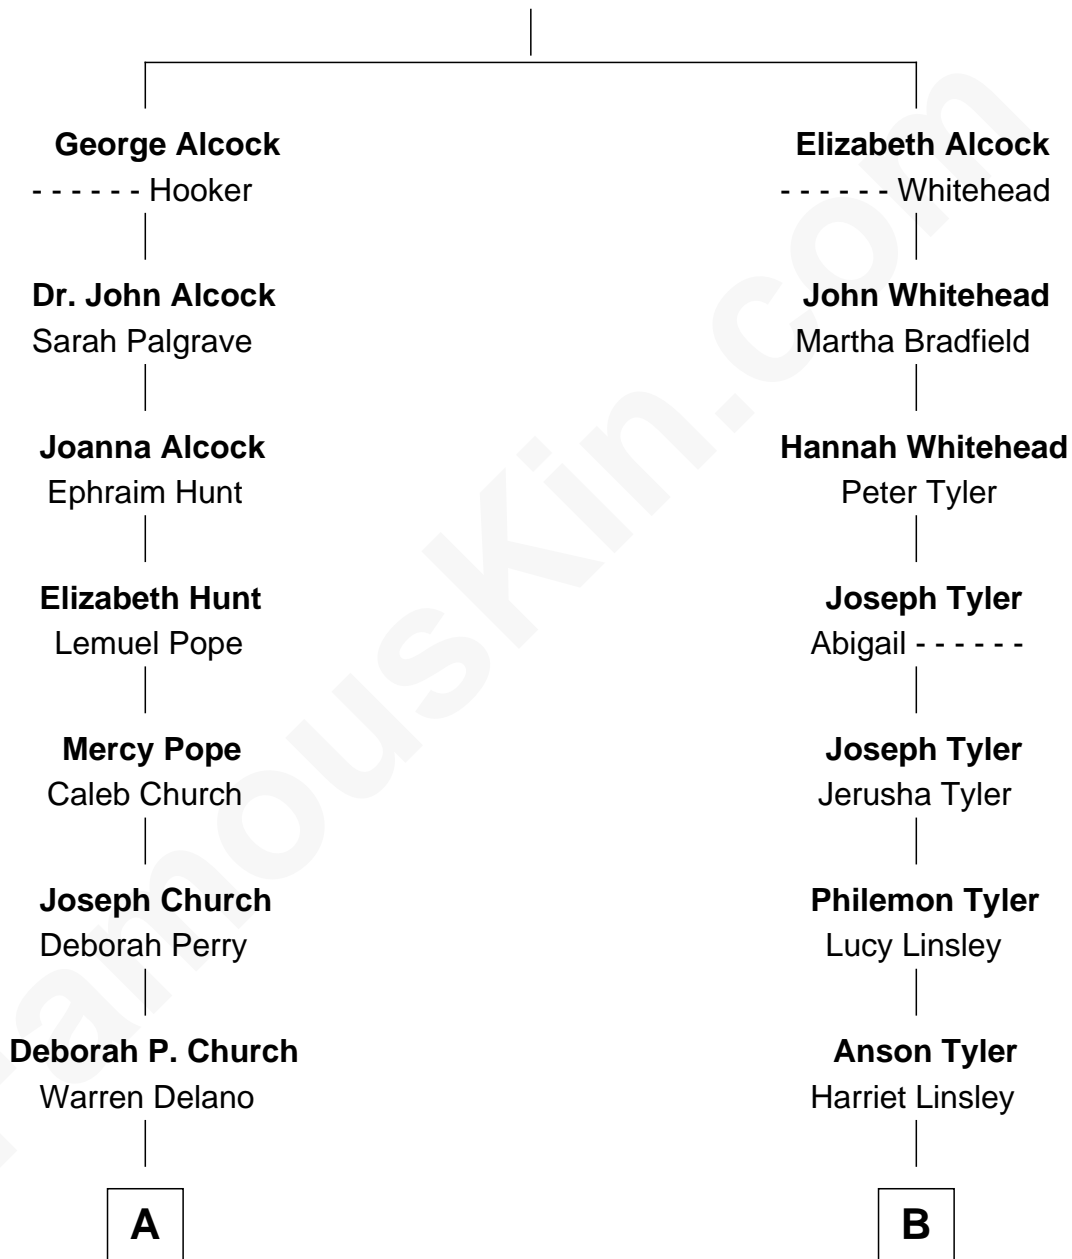

FamousKin.com
Relationship Chart of
Franklin D. Roosevelt
32nd U.S. President

9th cousin 1 time removed of
Ernest Hemingway
Author of The Sun Also Rises

----- Alcock

A

Warren Delano
Catharine Robbins Lyman

Sara Delano
James Roosevelt

Franklin D. Roosevelt
32nd U.S. President

B

Harriet Louisa Tyler
Allen Hemingway

Anson Tyler Hemingway
Adelaide Edmonds

Clarence Edmonds Hemingway
Grace H. Hall

Ernest Hemingway
Author of The Sun Also Rises