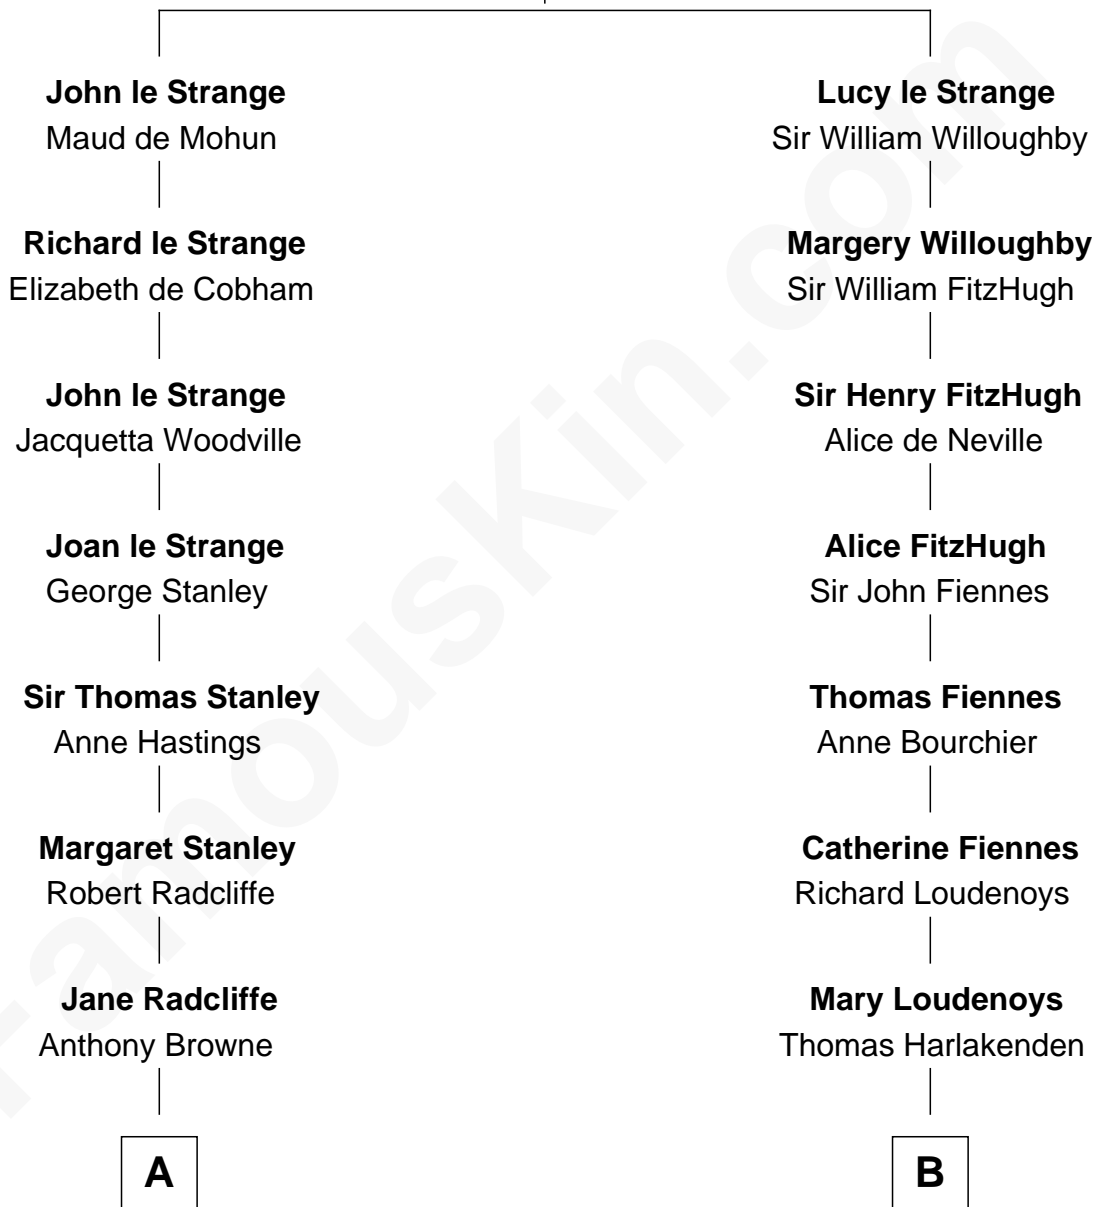

# FamousKin.com Relationship Chart of

**Franklin D. Roosevelt**

*32nd U.S. President*

18th cousin of

**Frank Lloyd Wright**

*American Architect*

**Sir Roger le Strange**

Aline Fitzalan

**C**

**James Roosevelt**

Sara Delano

**Franklin D. Roosevelt**

*32nd U.S. President*

**D**

**William Carey Wright**

Anna Lloyd Jones