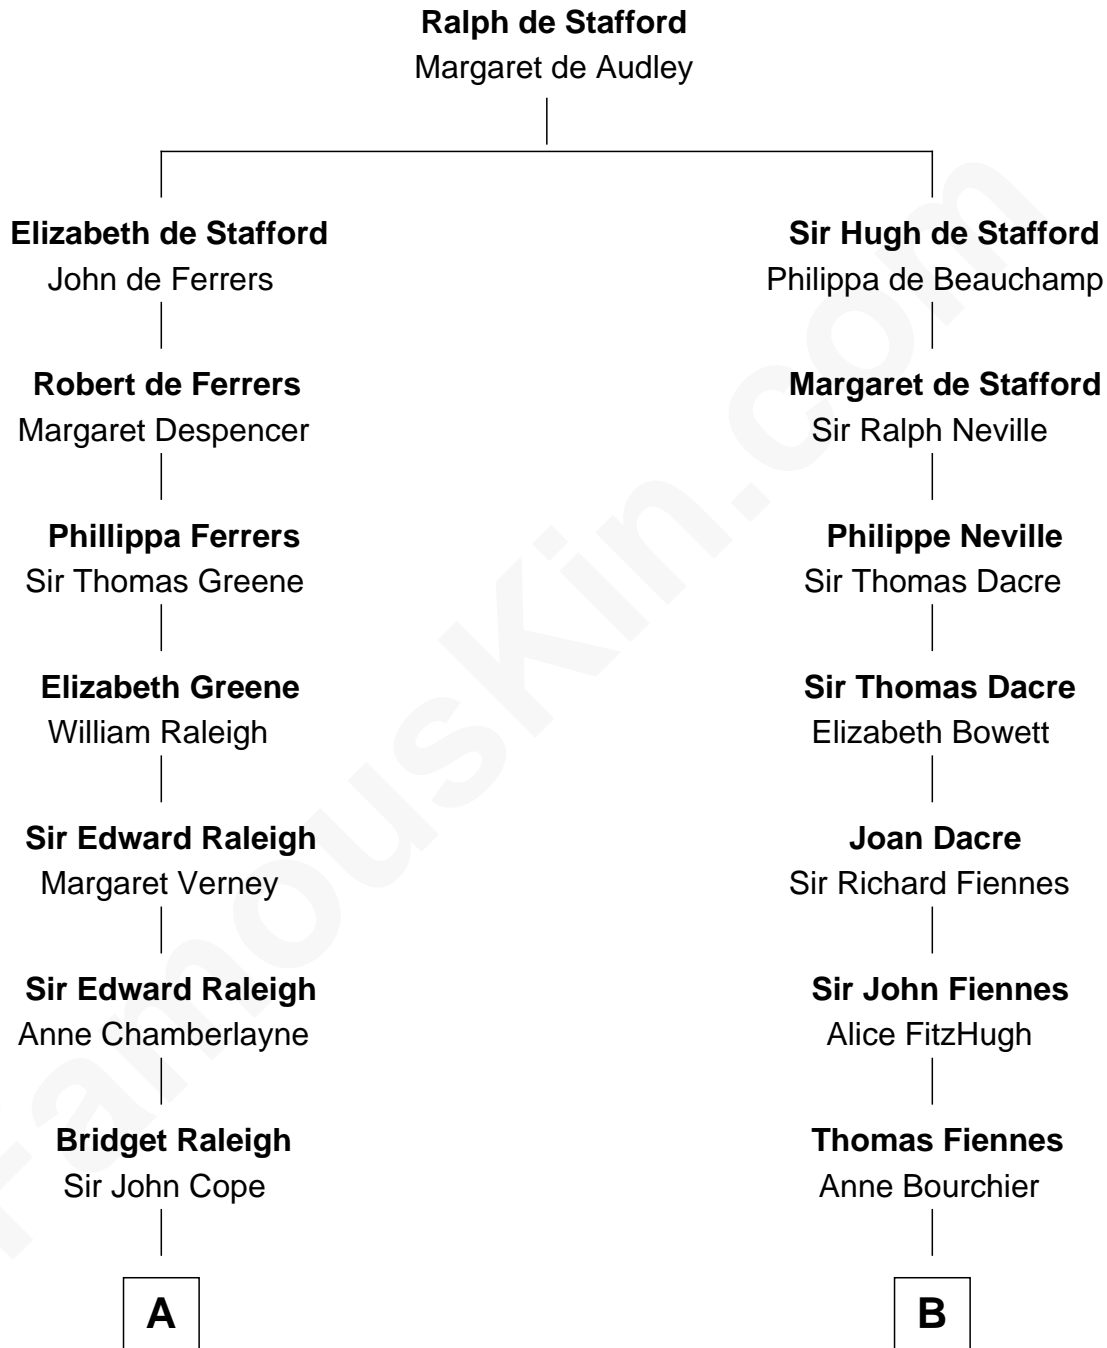

FamousKin.com
Relationship Chart of
Franklin D. Roosevelt
32nd U.S. President

18th cousin 2 times removed of
Frank Lloyd Wright
American Architect

C

Sara Delano
James Roosevelt

Franklin D. Roosevelt
32nd U.S. President