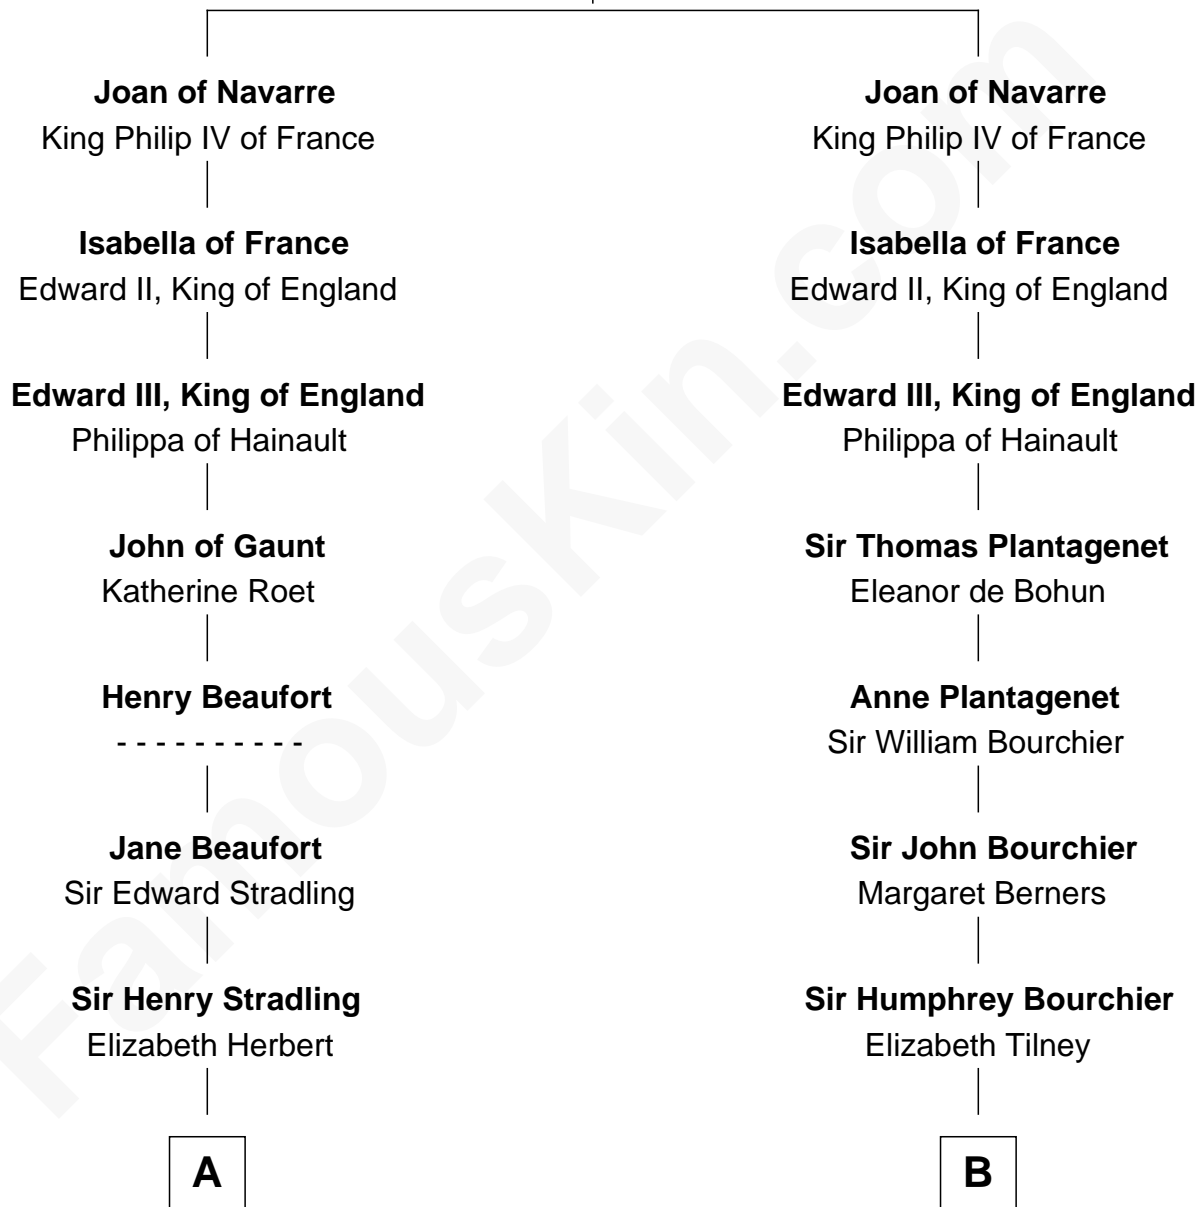

# FamousKin.com Relationship Chart of

**Franklin D. Roosevelt**

*32nd U.S. President*

21st cousin of

**Frank Lloyd Wright**

*American Architect*

**King Henry I of Navarre**

Blanche of Artois

**C**

**Rebecca Smith**

John Aspinwall

**John Aspinwall**

Susan Howland

**Mary Rebecca Aspinwall**

Isaac Daniel Roosevelt

**James Roosevelt**

Sara Delano

**Franklin D. Roosevelt**

*32nd U.S. President*

**D**

**Capt. Russell Hubbard**

Mary Gray

**Martha Hubbard**

David Wright