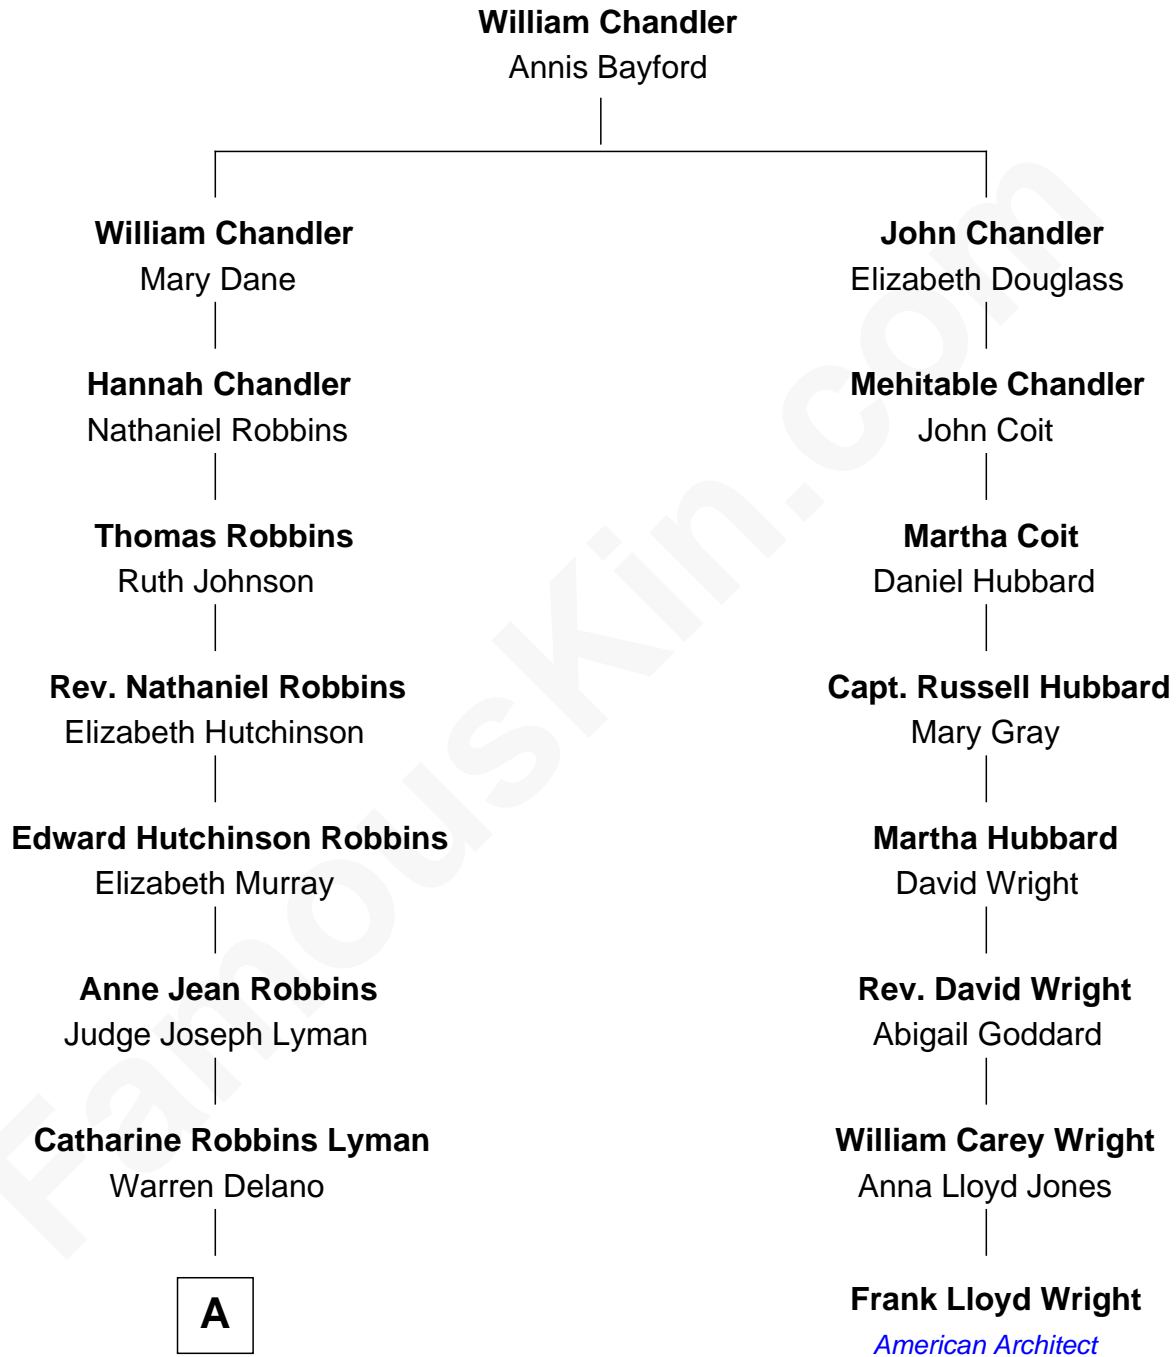

FamousKin.com
Relationship Chart of
Franklin D. Roosevelt
32nd U.S. President

7th cousin 1 time removed of
Frank Lloyd Wright
American Architect

A

—
Sara Delano
James Roosevelt

—
Franklin D. Roosevelt
32nd U.S. President

FamousKin.com