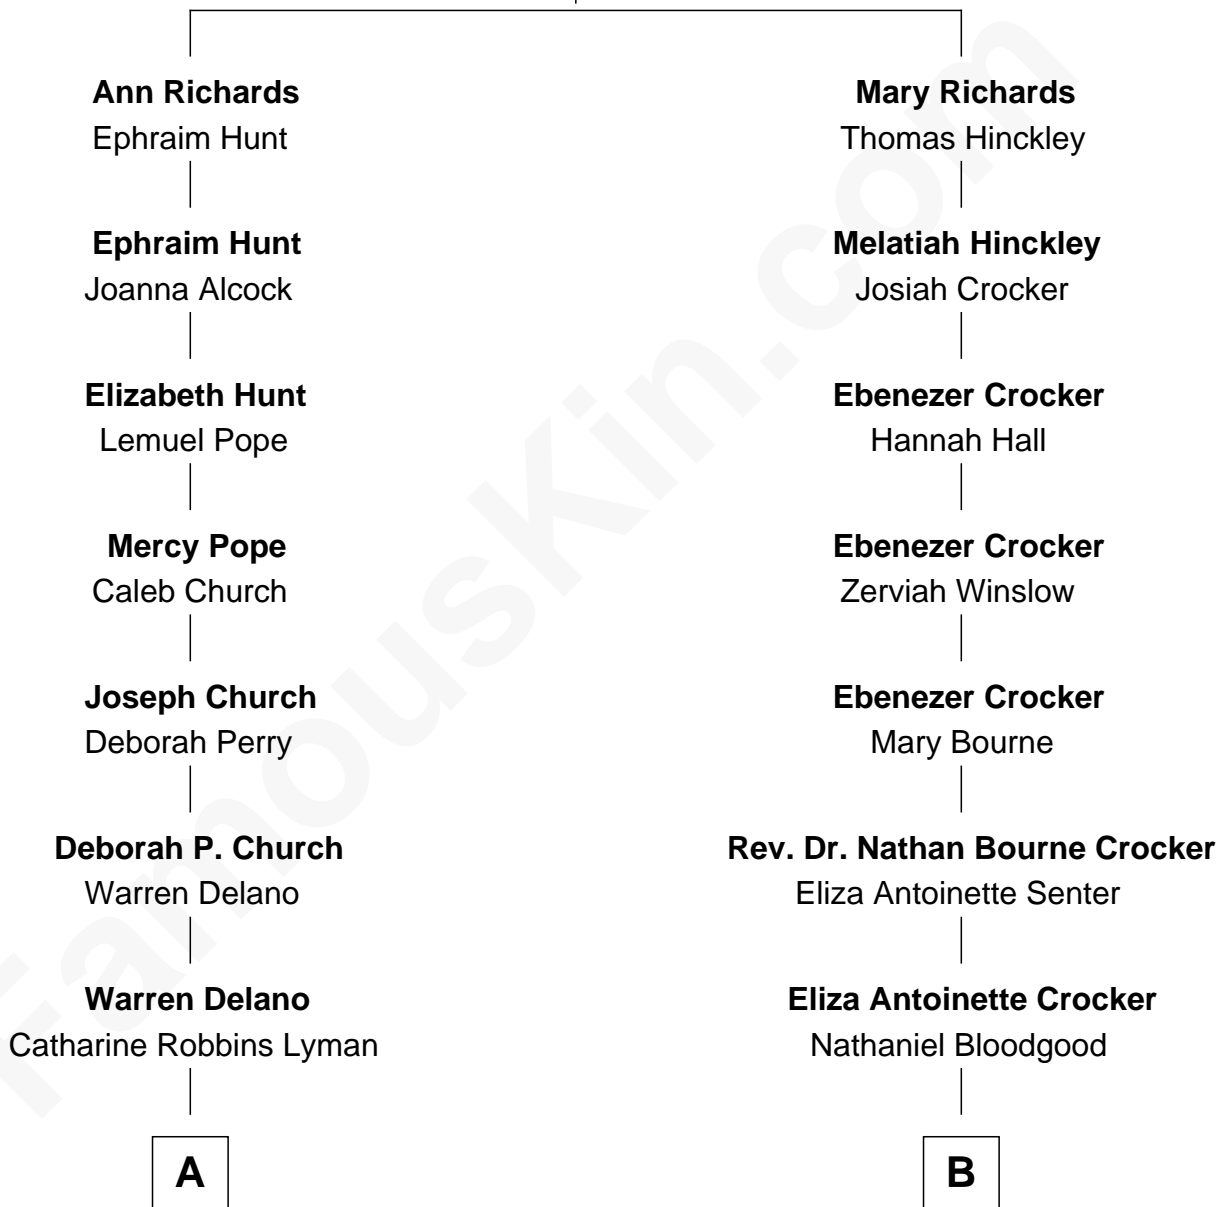

**FamousKin.com**  
**Relationship Chart of**  
**Franklin D. Roosevelt**  
*32nd U.S. President*

8th cousin 3 times removed of  
**Kyra Sedgwick**  
*TV and Movie Actress*

**Thomas Richards**  
 Welthian - - - - -

**A**

**Sara Delano**  
James Roosevelt

**Franklin D. Roosevelt**  
*32nd U.S. President*

**B**

**Helen Bloodgood**  
Francis Peabody

**Fannie Peabody**  
Rev. Dr. Endicott Peabody

**Helen Peabody**  
Robert Minturn Sedgwick