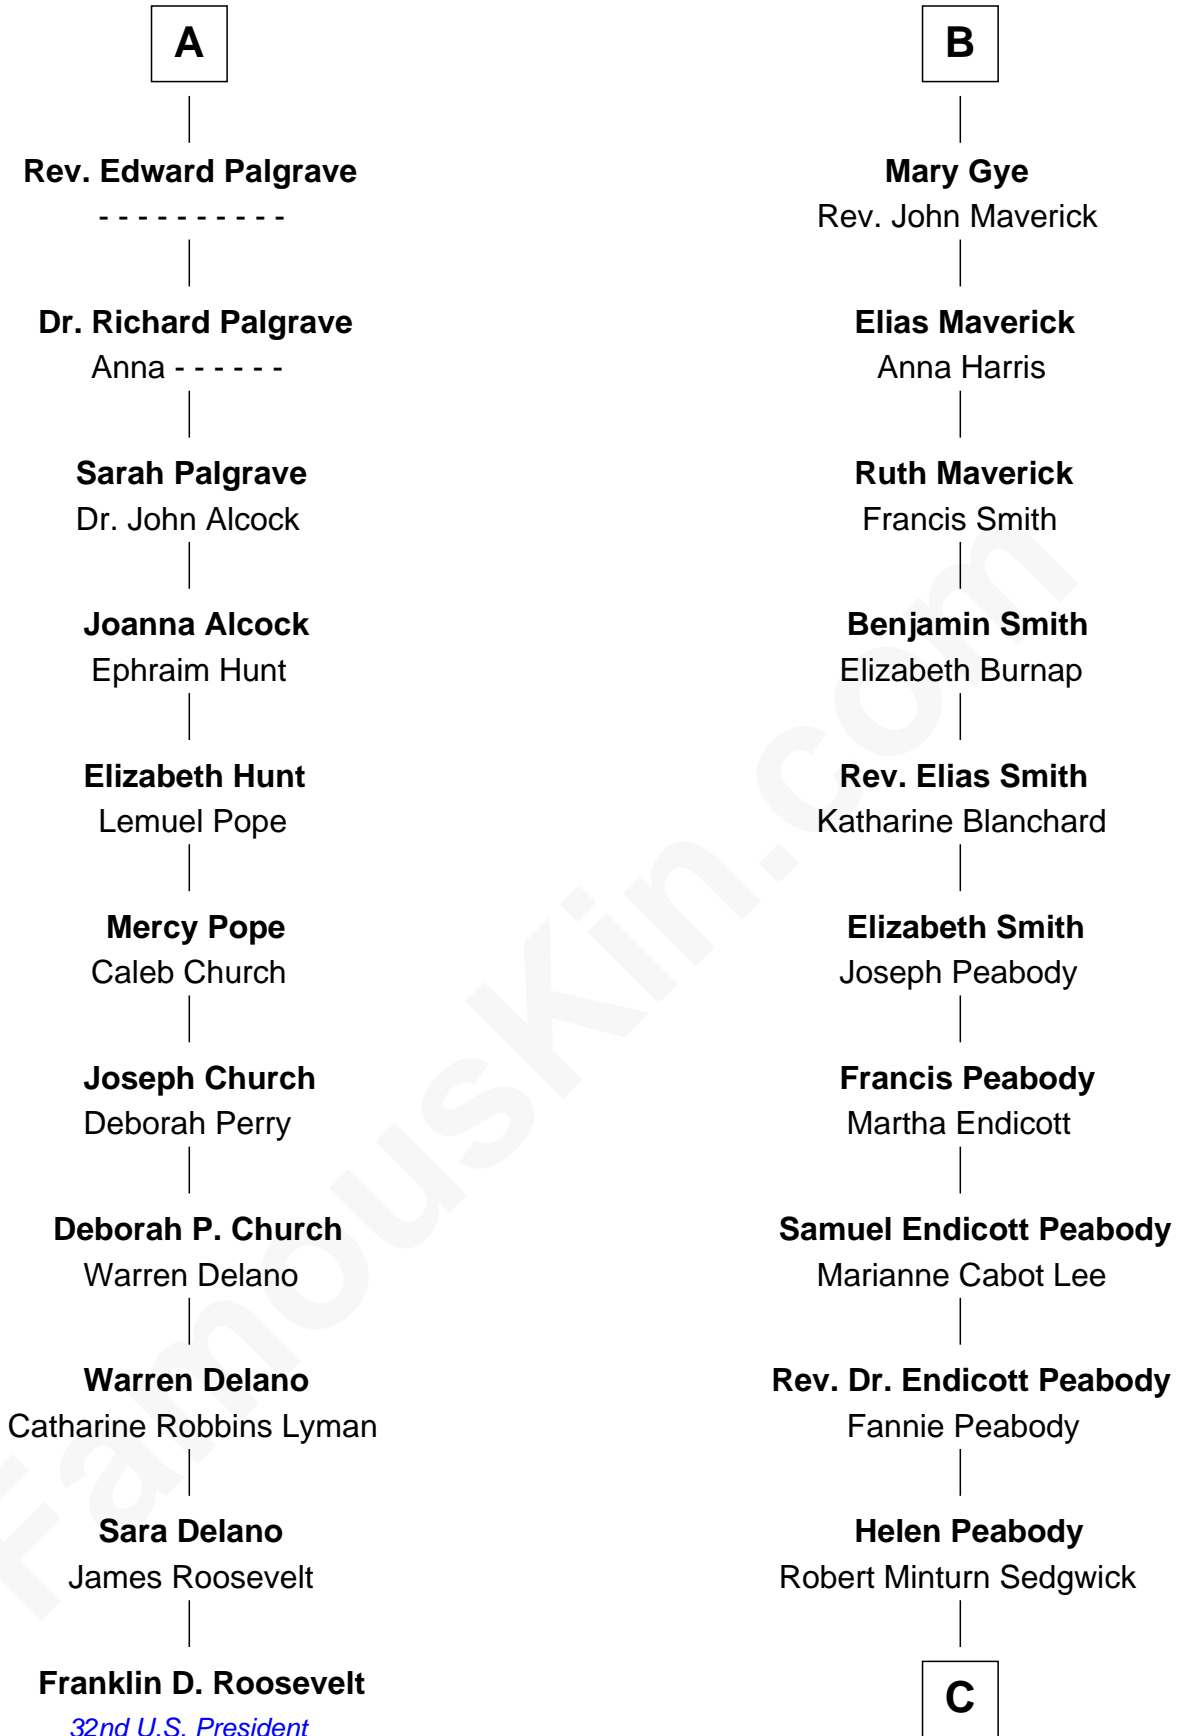

FamousKin.com
Relationship Chart of
Franklin D. Roosevelt
32nd U.S. President

17th cousin 1 time removed of
Kyra Sedgwick
TV and Movie Actress

C

Henry Dwight Sedgwick

Patricia Ann Rosenwald

Kyra Sedgwick

TV and Movie Actress

FamousKin.com