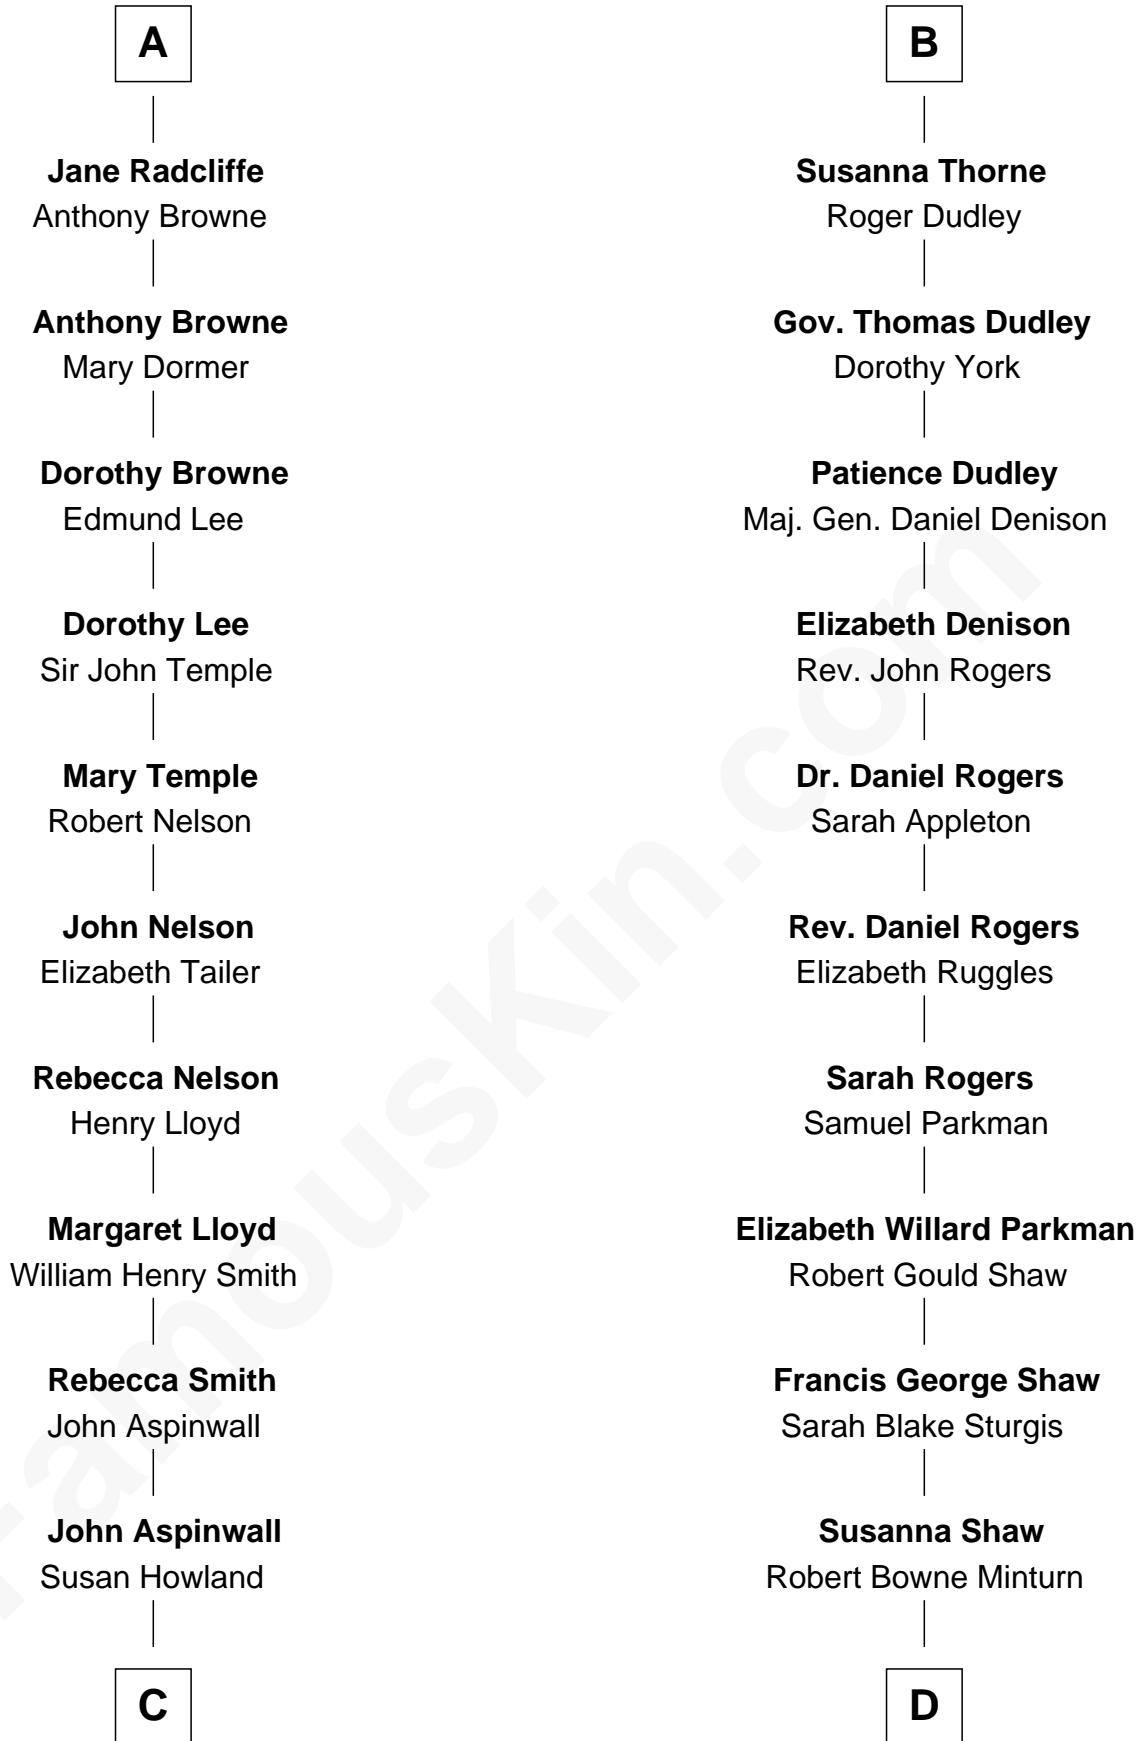

**FamousKin.com**  
**Relationship Chart of**  
**Franklin D. Roosevelt**  
*32nd U.S. President*

19th cousin 1 time removed of

**Kyra Sedgwick**  
*TV and Movie Actress*

**C**

**Mary Rebecca Aspinwall**

Isaac Daniel Roosevelt

**James Roosevelt**

Sara Delano

**Franklin D. Roosevelt**

*32nd U.S. President*

**D**

**Sarah May Minturn**

Henry Dwight Sedgwick

**Robert Minturn Sedgwick**

Helen Peabody

**Henry Dwight Sedgwick**

Patricia Ann Rosenwald

**Kyra Sedgwick**

*TV and Movie Actress*