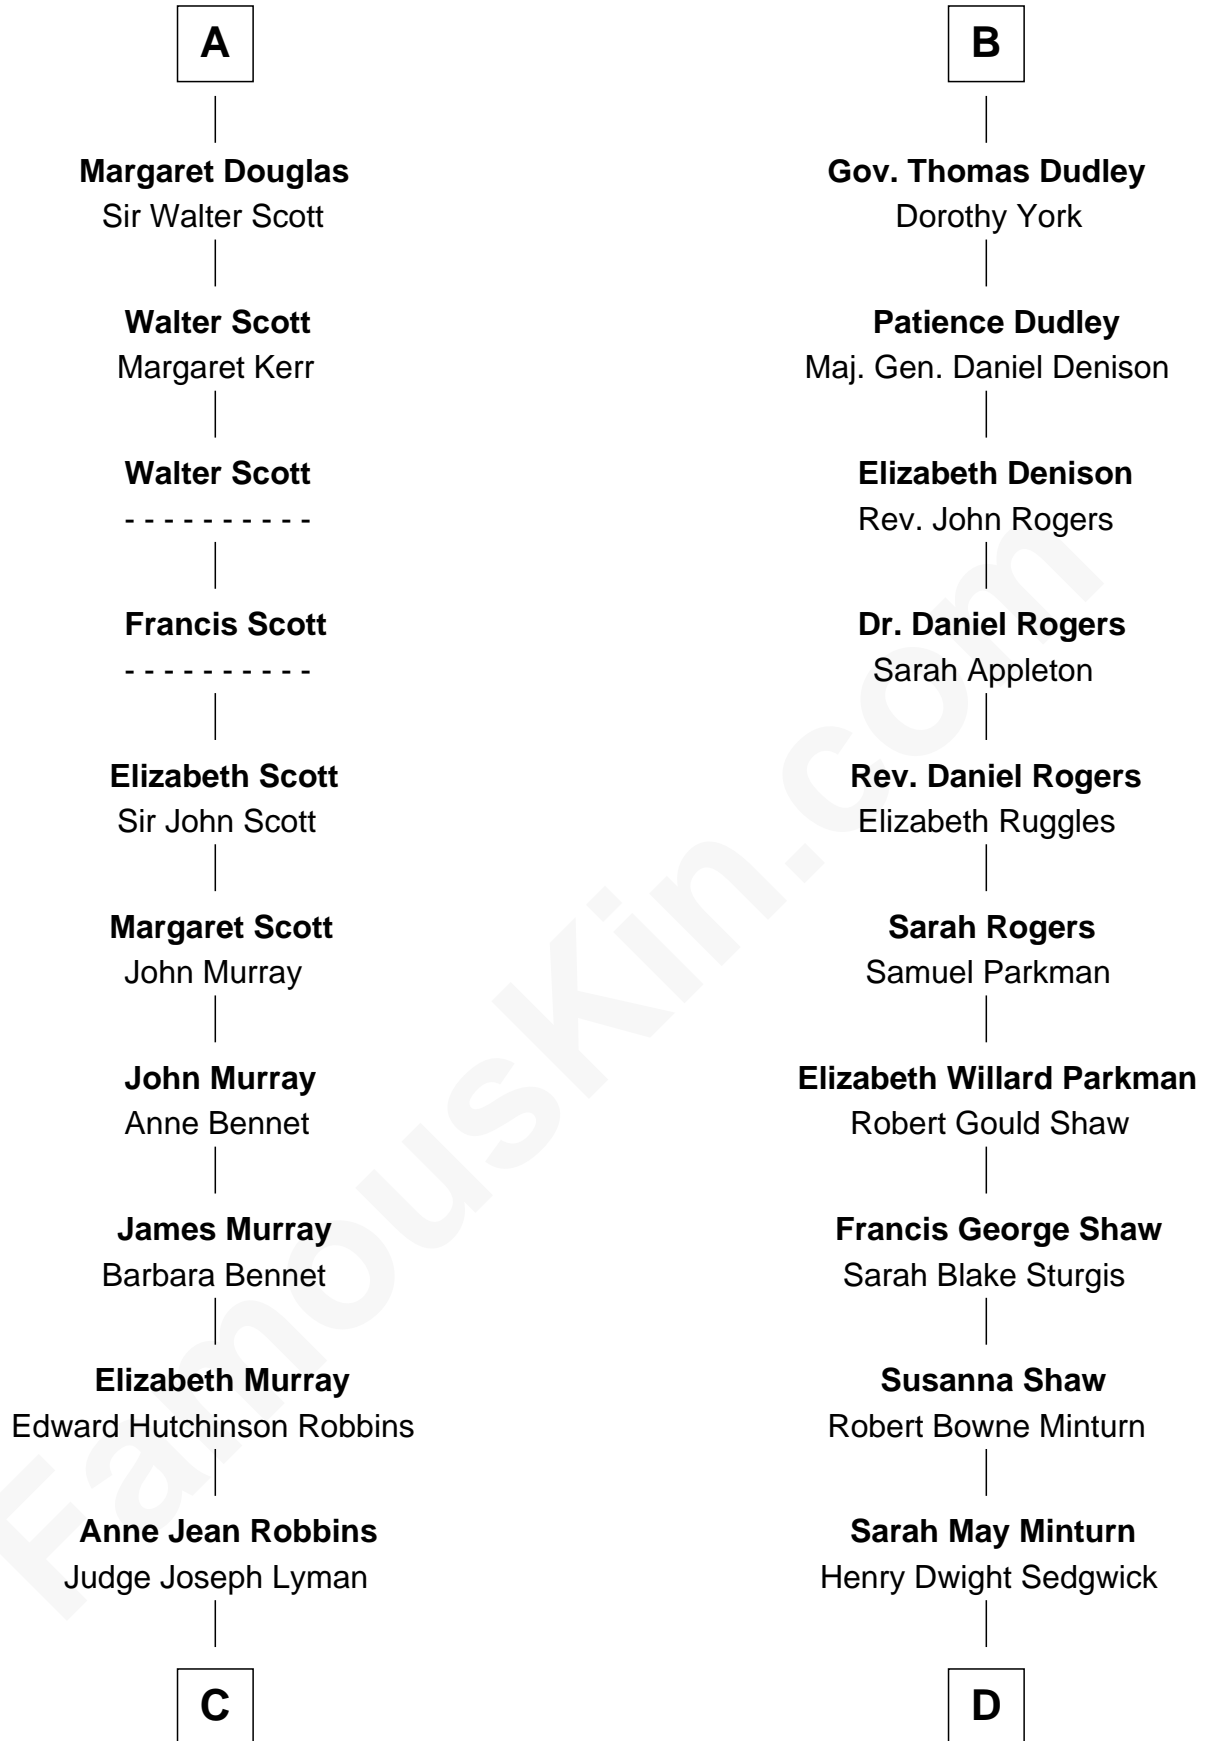

FamousKin.com

Relationship Chart of

Franklin D. Roosevelt

32nd U.S. President

19th cousin of

Kyra Sedgwick

TV and Movie Actress

Sir Thomas de Holand

Alice Fitzalan

C

Catharine Robbins Lyman

Warren Delano

Sara Delano

James Roosevelt

Franklin D. Roosevelt

32nd U.S. President