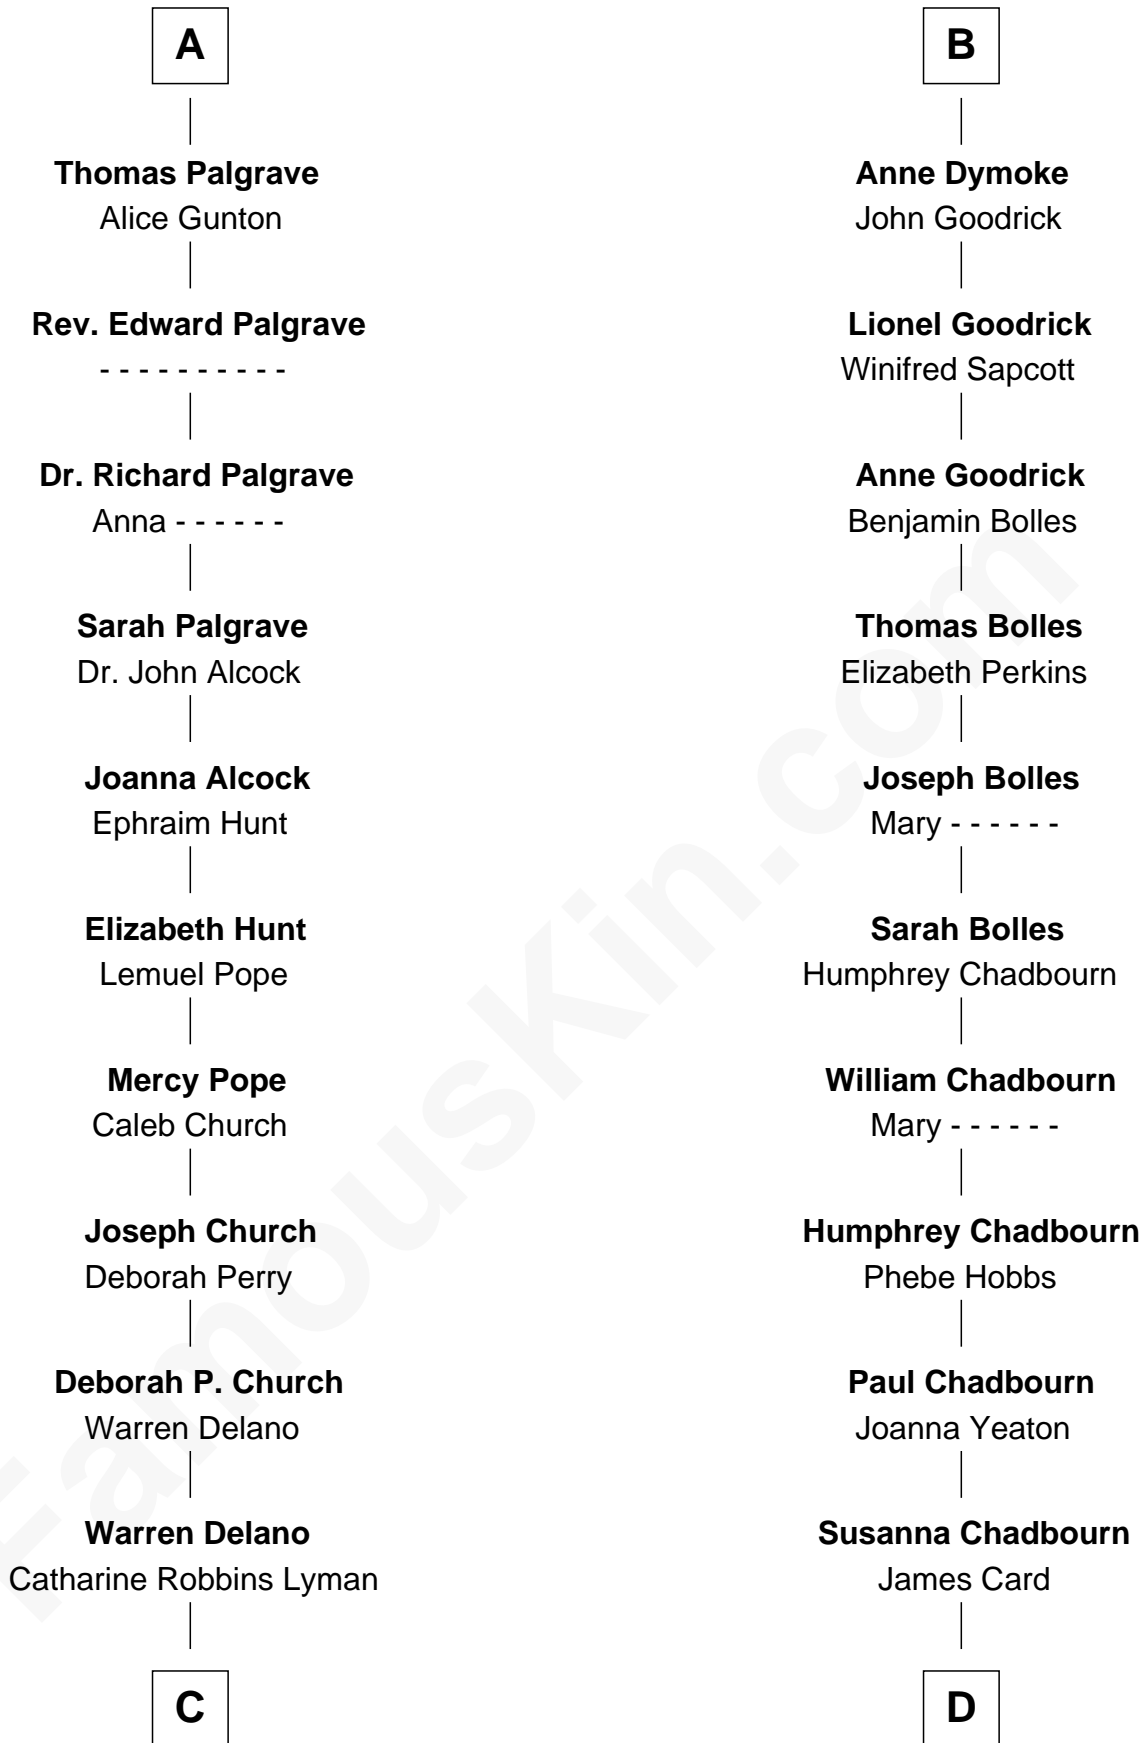

FamousKin.com
Relationship Chart of
Franklin D. Roosevelt
32nd U.S. President

18th cousin 3 times removed of
Andrew Card
21st White House Chief of Staff

Henry Plantagenet
 Maud de Chaworth

C

Sara Delano
James Roosevelt

Franklin D. Roosevelt
32nd U.S. President

D

John Chadbourne Card
Dorcas Maria Usher

John Henry Card
Ella Ida Hill

John Henry Card
Elizabeth French Platts

Andrew Hill Card
Joyce Ann Whitaker

Andrew Card
21st White House Chief of Staff