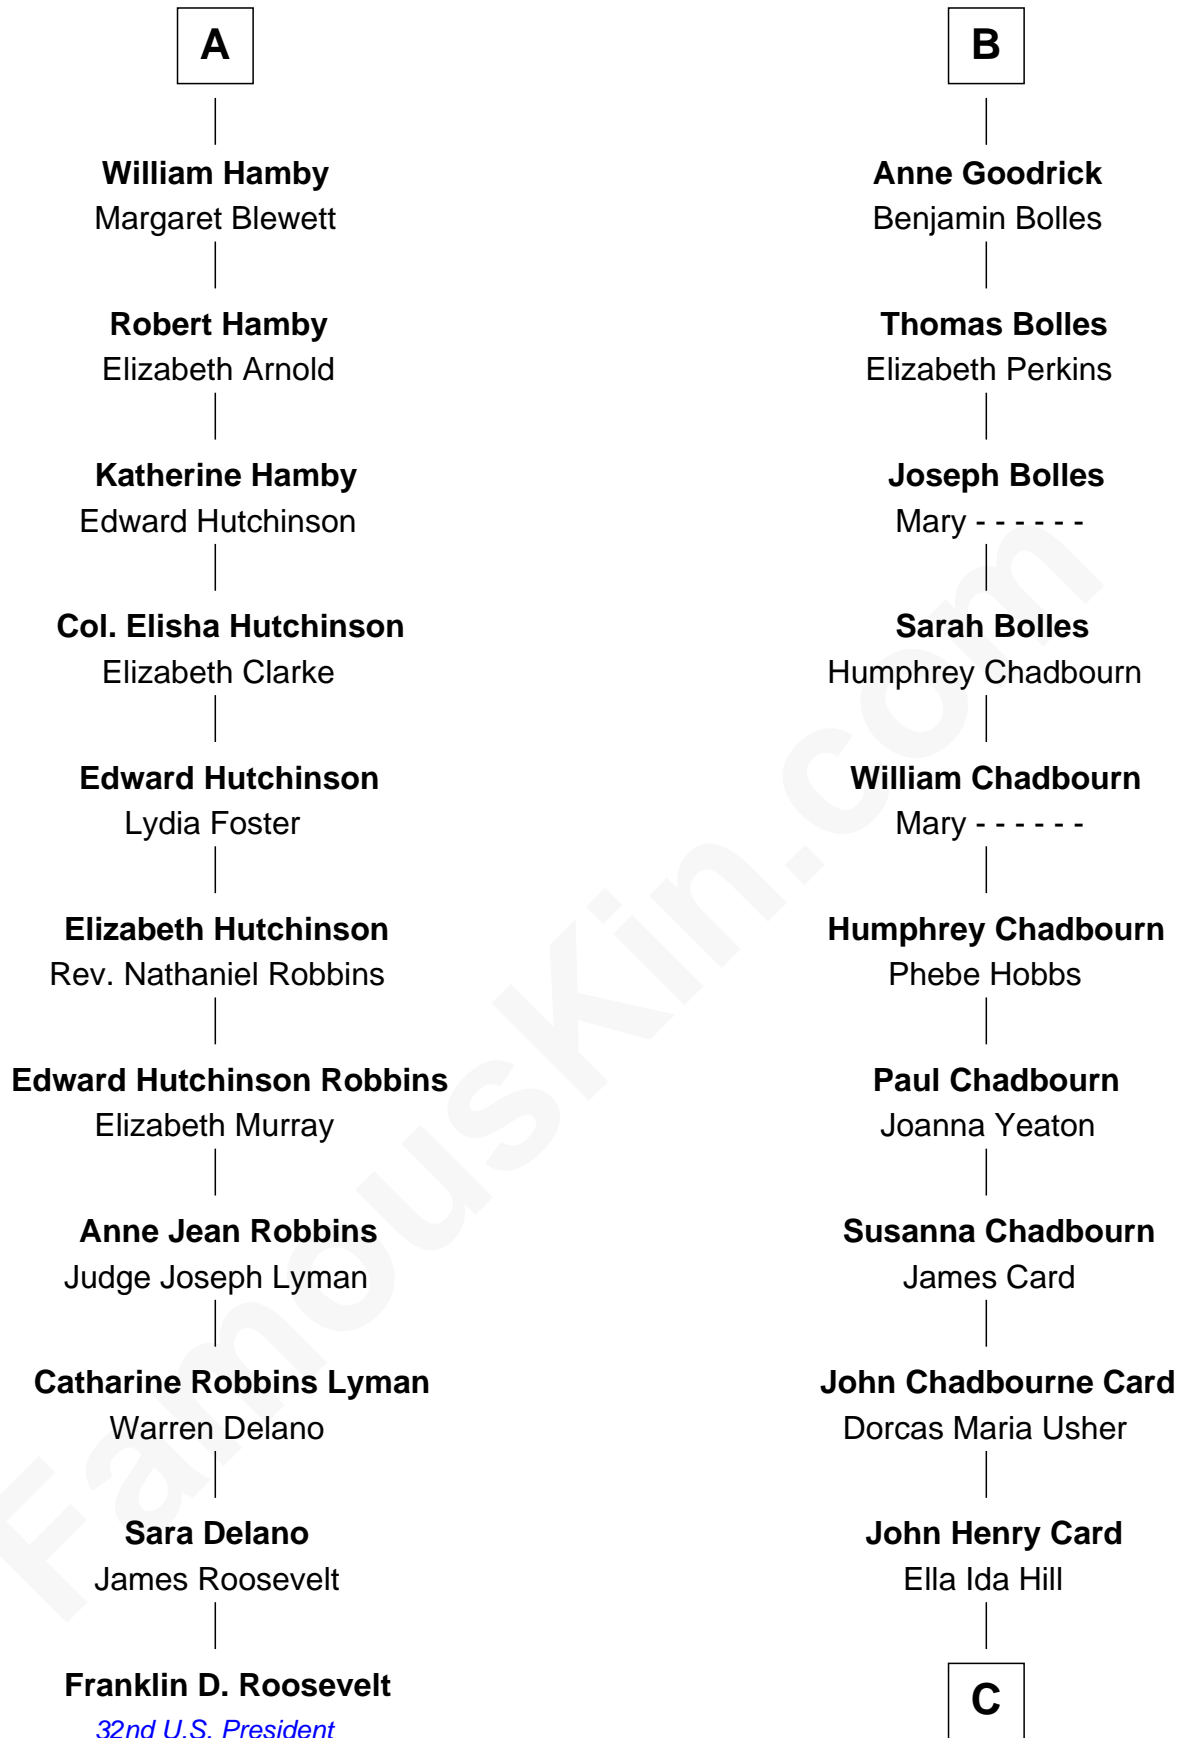

**FamousKin.com**  
**Relationship Chart of**  
**Franklin D. Roosevelt**  
*32nd U.S. President*

**17th cousin 2 times removed of**  
**Andrew Card**  
*21st White House Chief of Staff*

**John de Welles**  
Maud de Roos

C

**John Henry Card**  
Elizabeth French Platts

**Andrew Hill Card**  
Joyce Ann Whitaker

**Andrew Card**  
*21st White House Chief of Staff*

FamousKin.com