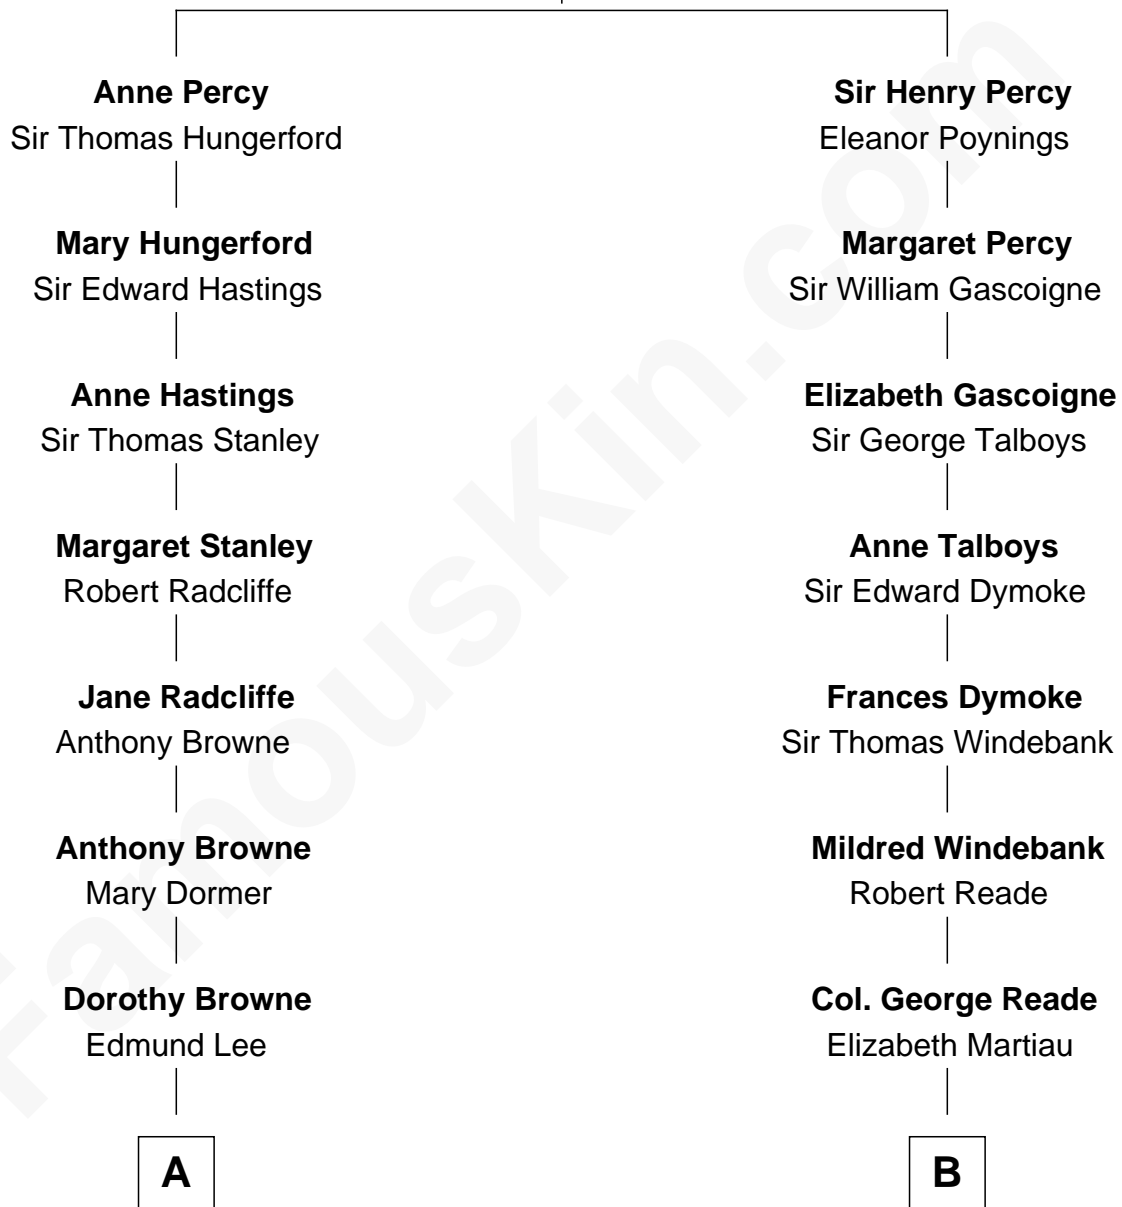

**FamousKin.com**  
**Relationship Chart of**  
**Franklin D. Roosevelt**  
*32nd U.S. President*

**16th cousin 1 time removed of**  
**Douglas Trumbull**  
*Film Special Effects Pioneer*

**Sir Henry Percy**  
 Eleanor Neville

Douglas Trumbull photo by [Julian Herzog](#) (CC BY 4.0)