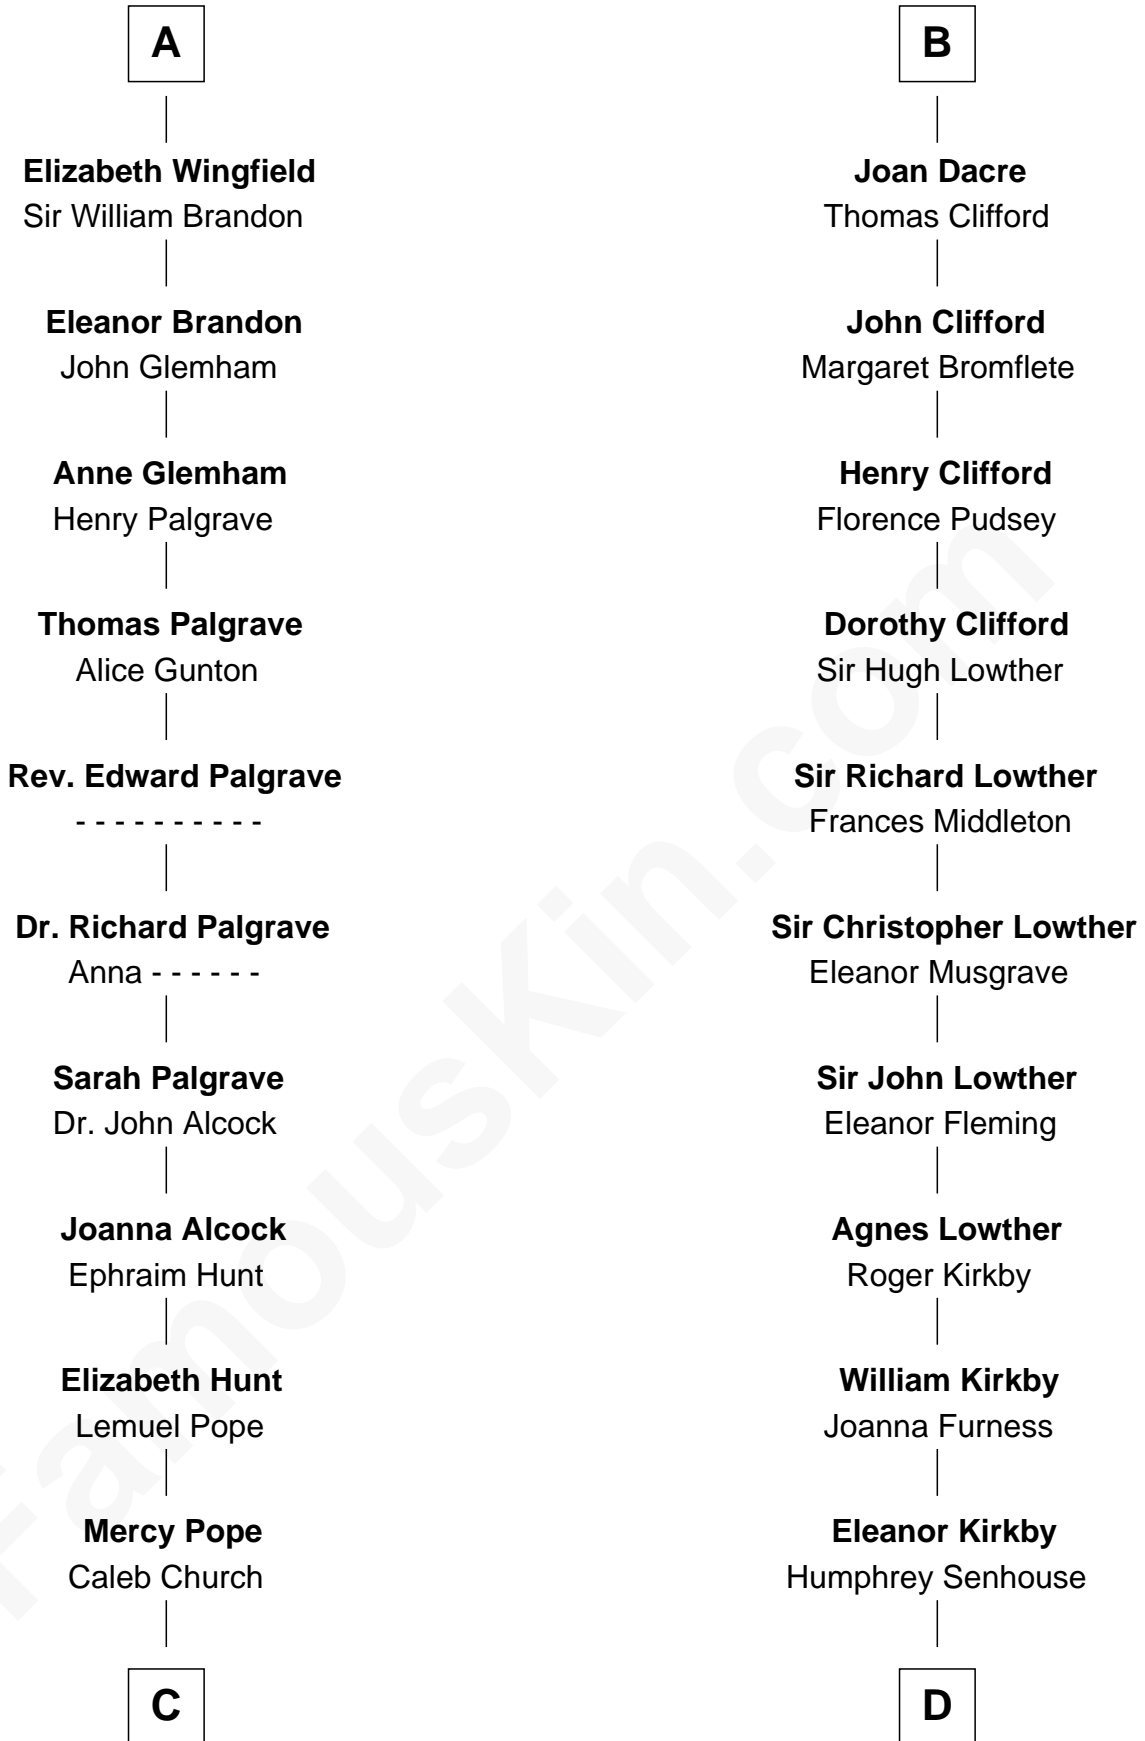

FamousKin.com
Relationship Chart of
Franklin D. Roosevelt
32nd U.S. President

19th cousin 2 times removed of

Fletcher Christian
Leader of the mutiny on the Bounty

C

Joseph Church

Deborah Perry

Deborah P. Church

Warren Delano

Warren Delano

Catharine Robbins Lyman

Sara Delano

James Roosevelt

Franklin D. Roosevelt

32nd U.S. President

D

Bridget Senhouse

John Christian

Charles Christian

Anne Dixon

Fletcher Christian

Leader of the mutiny on the Bounty