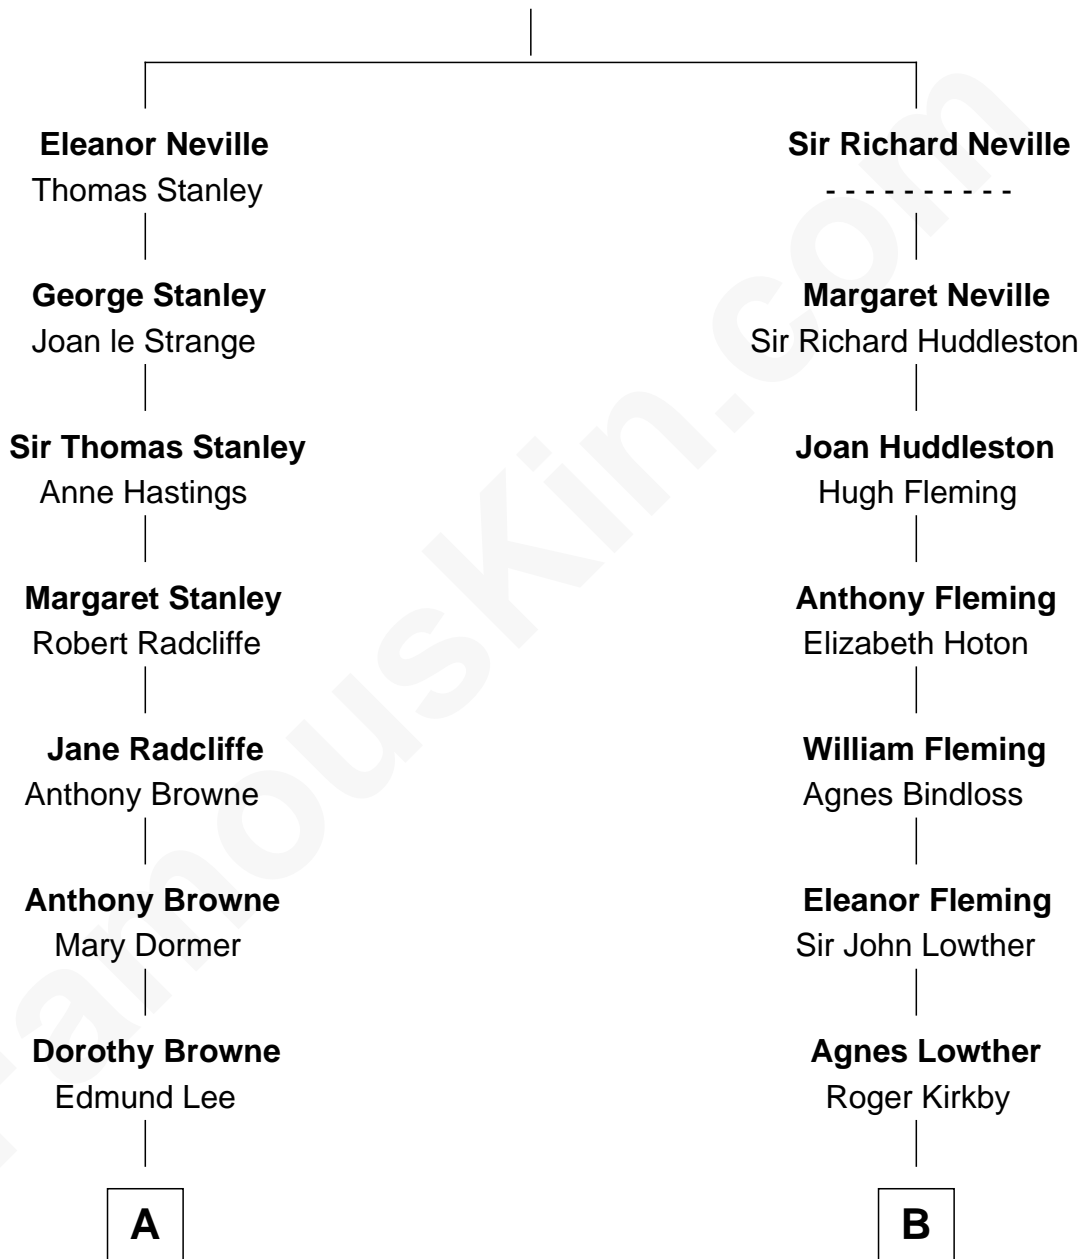

FamousKin.com
Relationship Chart of
Franklin D. Roosevelt
32nd U.S. President

11th cousin 5 times removed of

Fletcher Christian
Leader of the mutiny on the Bounty

Sir Richard Neville
 Alice Montagu

A

Dorothy Lee
Sir John Temple

Mary Temple
Robert Nelson

John Nelson
Elizabeth Tailer

Rebecca Nelson
Henry Lloyd

Margaret Lloyd
William Henry Smith

Rebecca Smith
John Aspinwall

John Aspinwall
Susan Howland

Mary Rebecca Aspinwall
Isaac Daniel Roosevelt