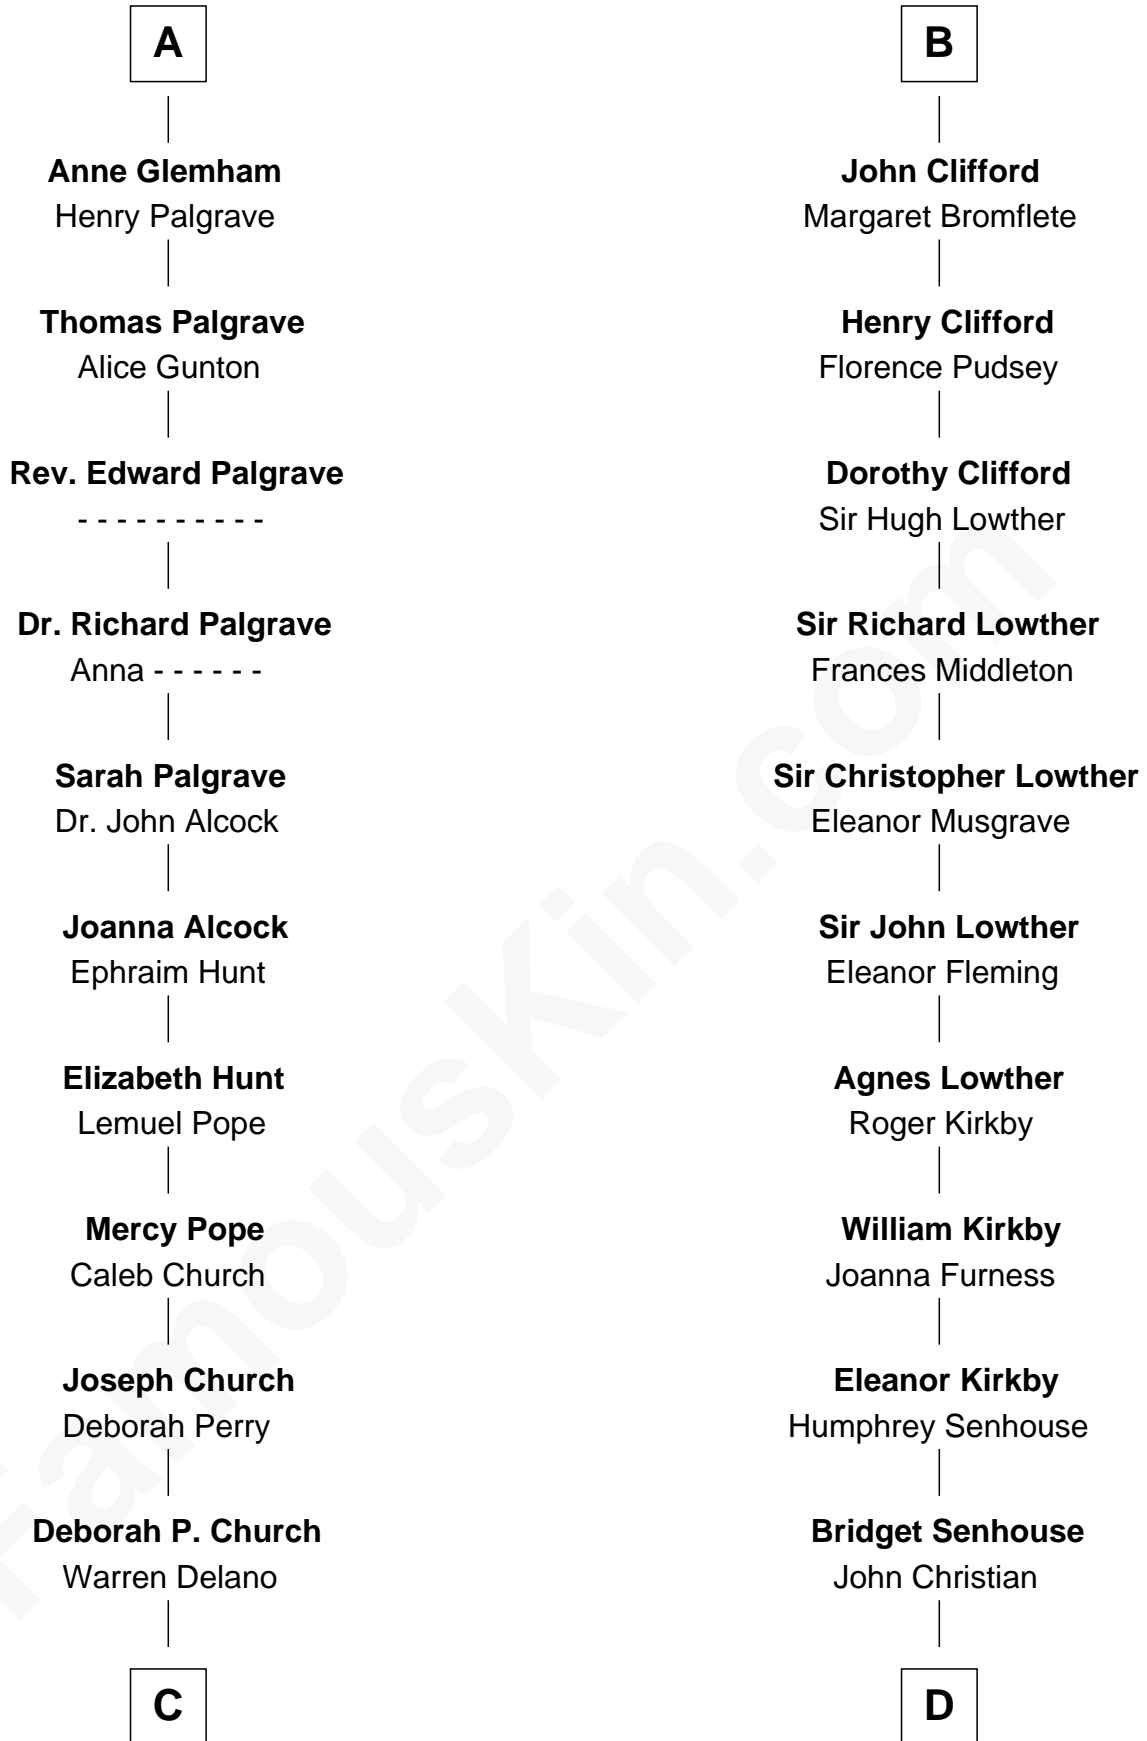

**FamousKin.com**  
**Relationship Chart of**  
**Franklin D. Roosevelt**  
*32nd U.S. President*

18th cousin 1 time removed of

**Fletcher Christian**  
*Leader of the mutiny on the Bounty*

**C**

**Warren Delano**  
Catharine Robbins Lyman

**Sara Delano**  
James Roosevelt

**Franklin D. Roosevelt**  
*32nd U.S. President*

**D**

**Charles Christian**  
Anne Dixon

**Fletcher Christian**  
*Leader of the mutiny on the Bounty*

FamousKin.com