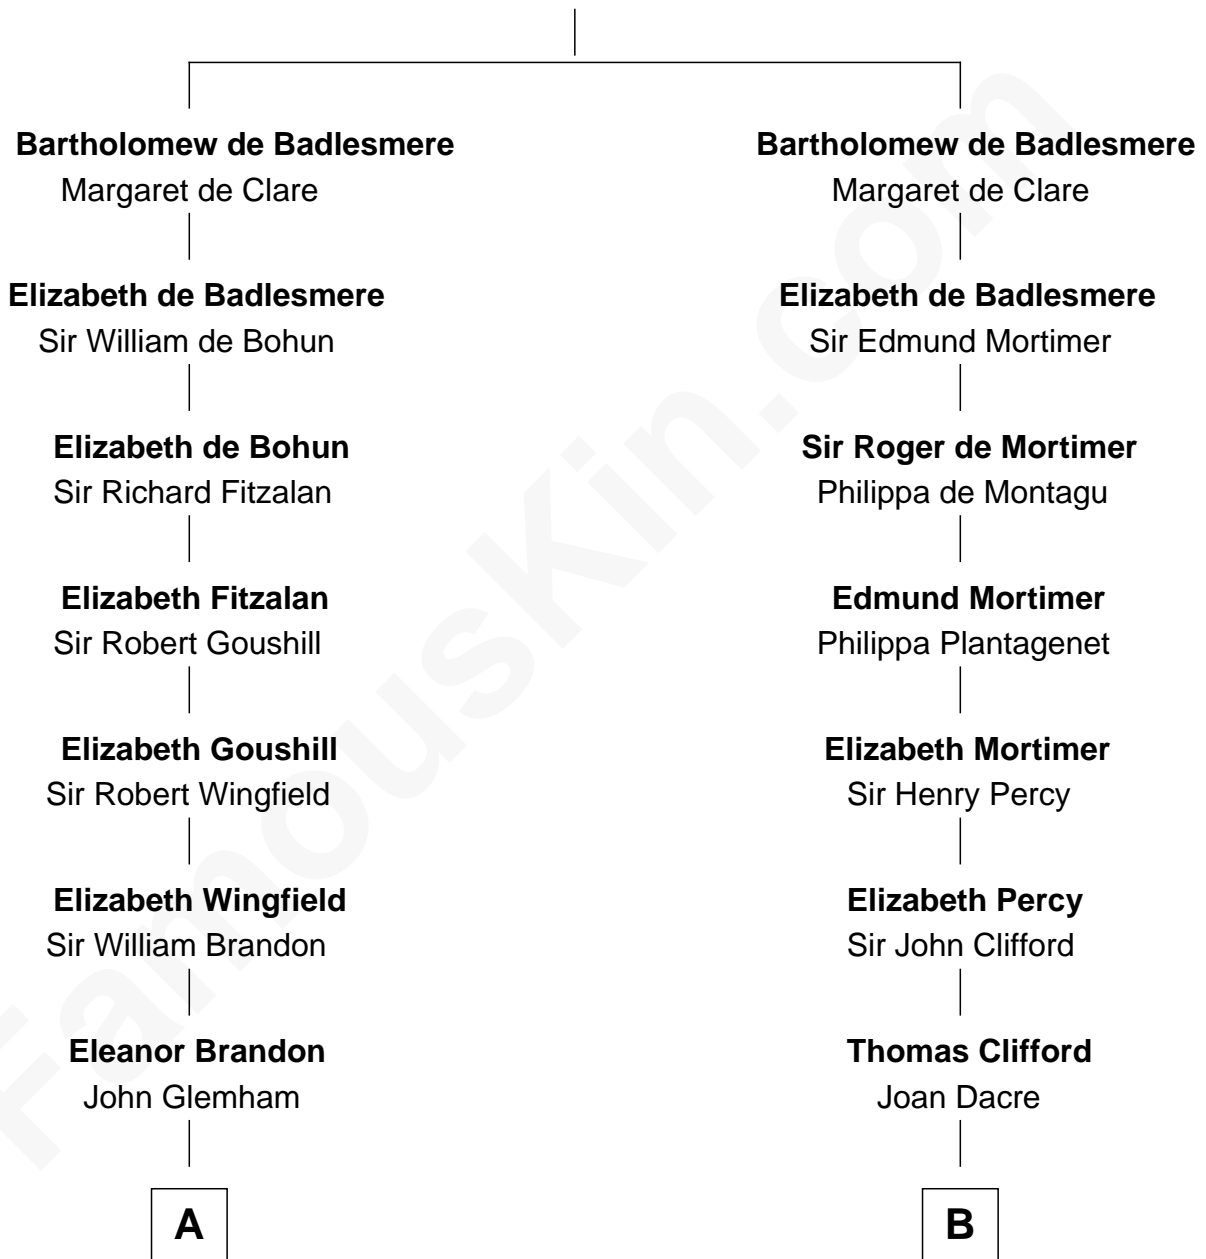

FamousKin.com
Relationship Chart of
Franklin D. Roosevelt
32nd U.S. President

18th cousin 1 time removed of

Fletcher Christian
Leader of the mutiny on the Bounty

Gunselm de Badlesmere

C

Warren Delano
Catharine Robbins Lyman

Sara Delano
James Roosevelt

Franklin D. Roosevelt
32nd U.S. President

D

Charles Christian
Anne Dixon

Fletcher Christian
Leader of the mutiny on the Bounty

FamousKin.com