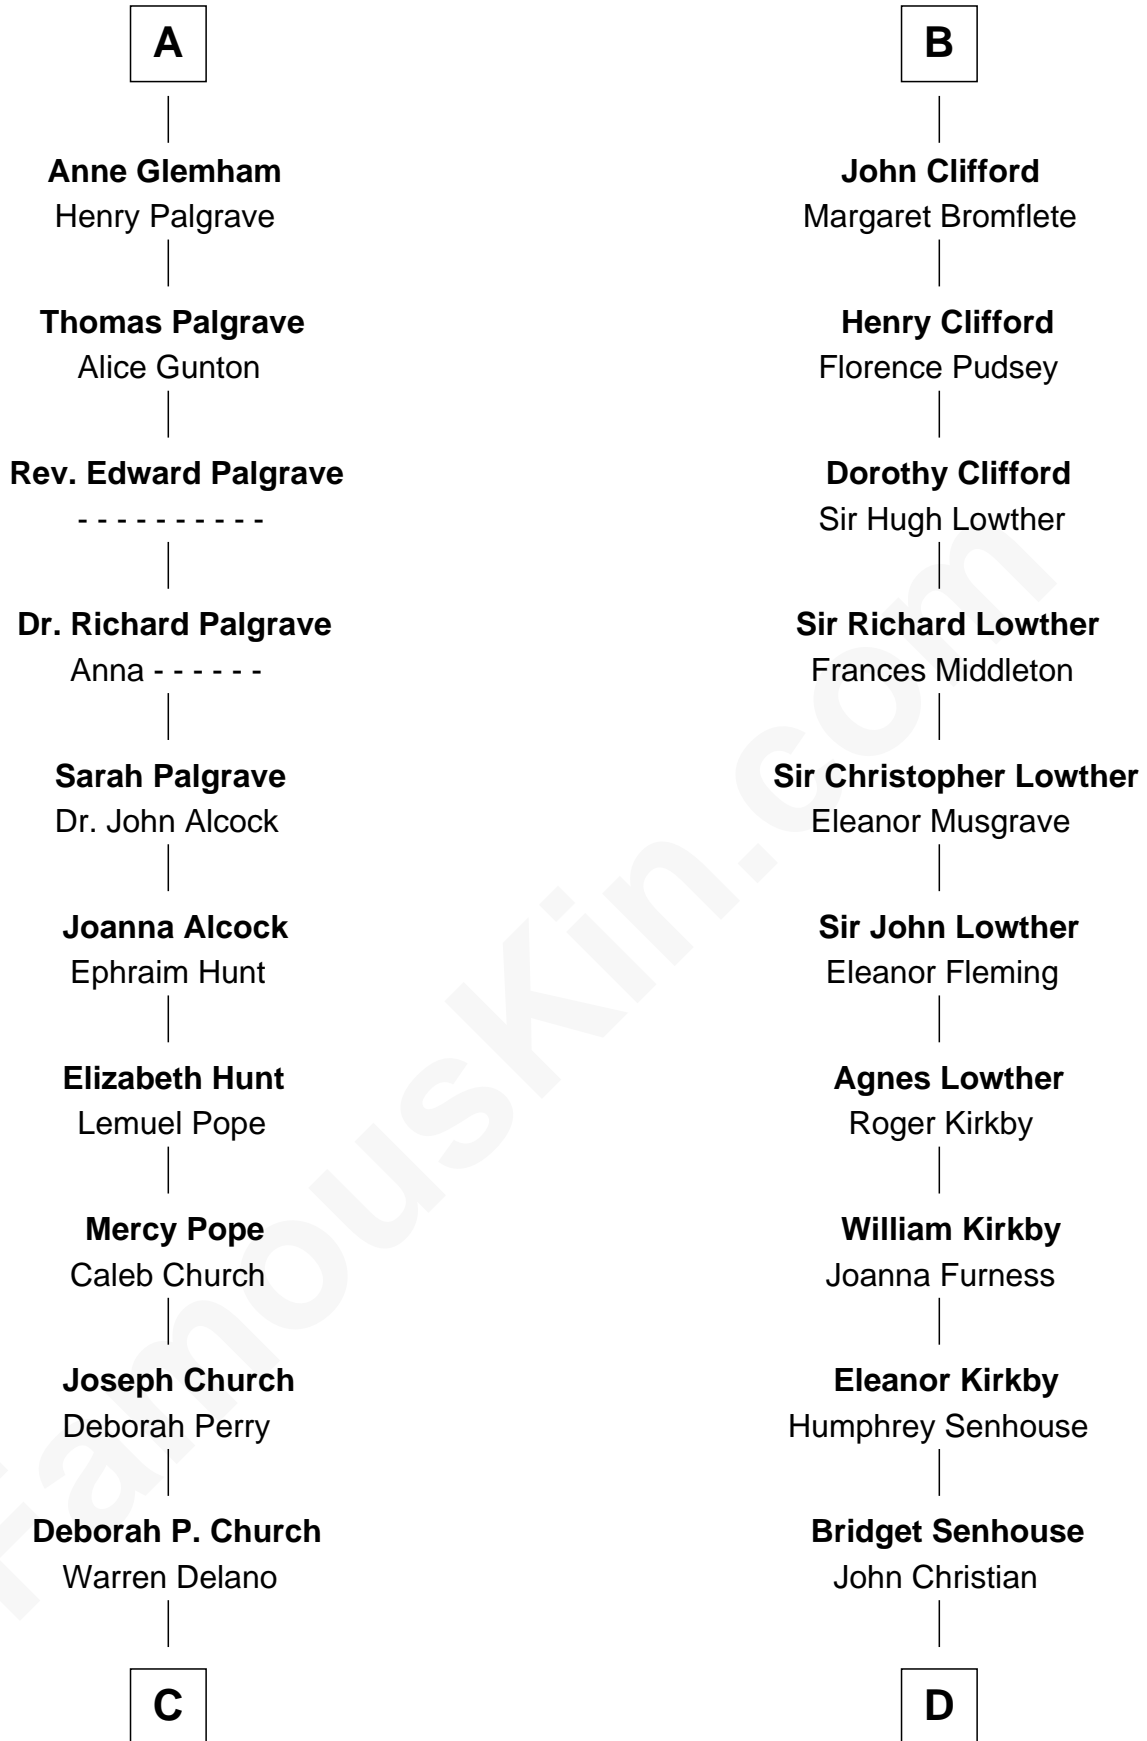

FamousKin.com
Relationship Chart of
Franklin D. Roosevelt
32nd U.S. President

18th cousin 1 time removed of

Fletcher Christian
Leader of the mutiny on the Bounty

Gunselm de Badlesmere

C

Warren Delano
Catharine Robbins Lyman

Sara Delano
James Roosevelt

Franklin D. Roosevelt
32nd U.S. President

D

Charles Christian
Anne Dixon

Fletcher Christian
Leader of the mutiny on the Bounty

FamousKin.com