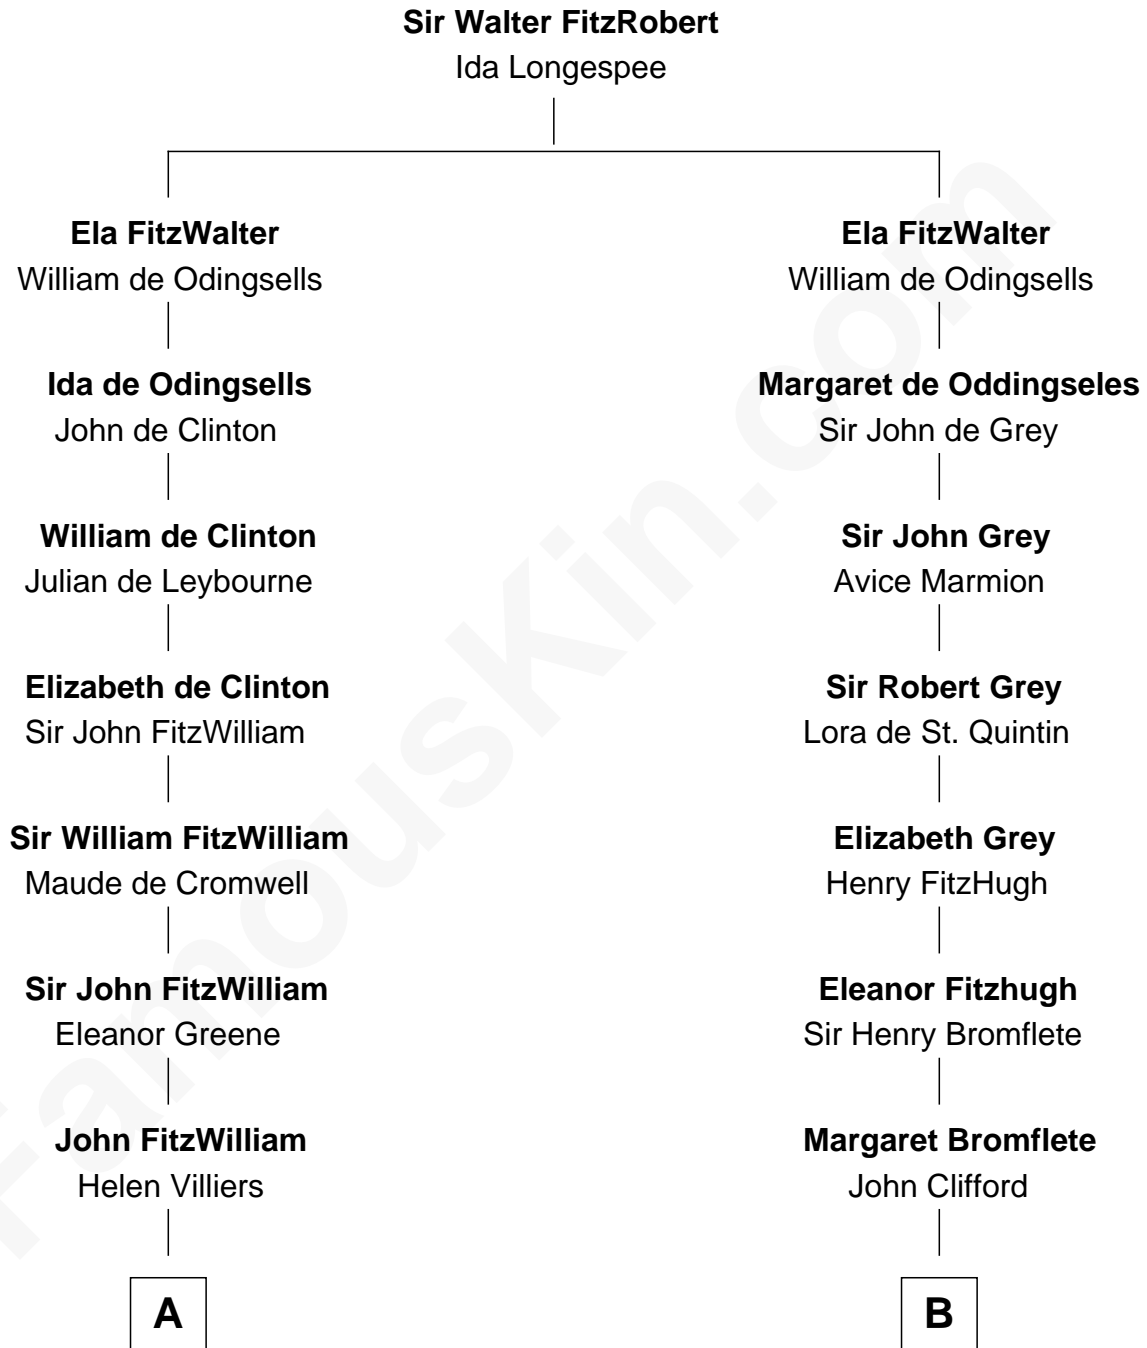

**FamousKin.com**  
**Relationship Chart of**  
**Franklin D. Roosevelt**  
*32nd U.S. President*

17th cousin 3 times removed of

**Fletcher Christian**  
*Leader of the mutiny on the Bounty*

**C**

—  
**John Aspinwall**

Susan Howland

—  
**Mary Rebecca Aspinwall**

Isaac Daniel Roosevelt

—  
**James Roosevelt**

Sara Delano

—  
**Franklin D. Roosevelt**

*32nd U.S. President*

FamousKin.com