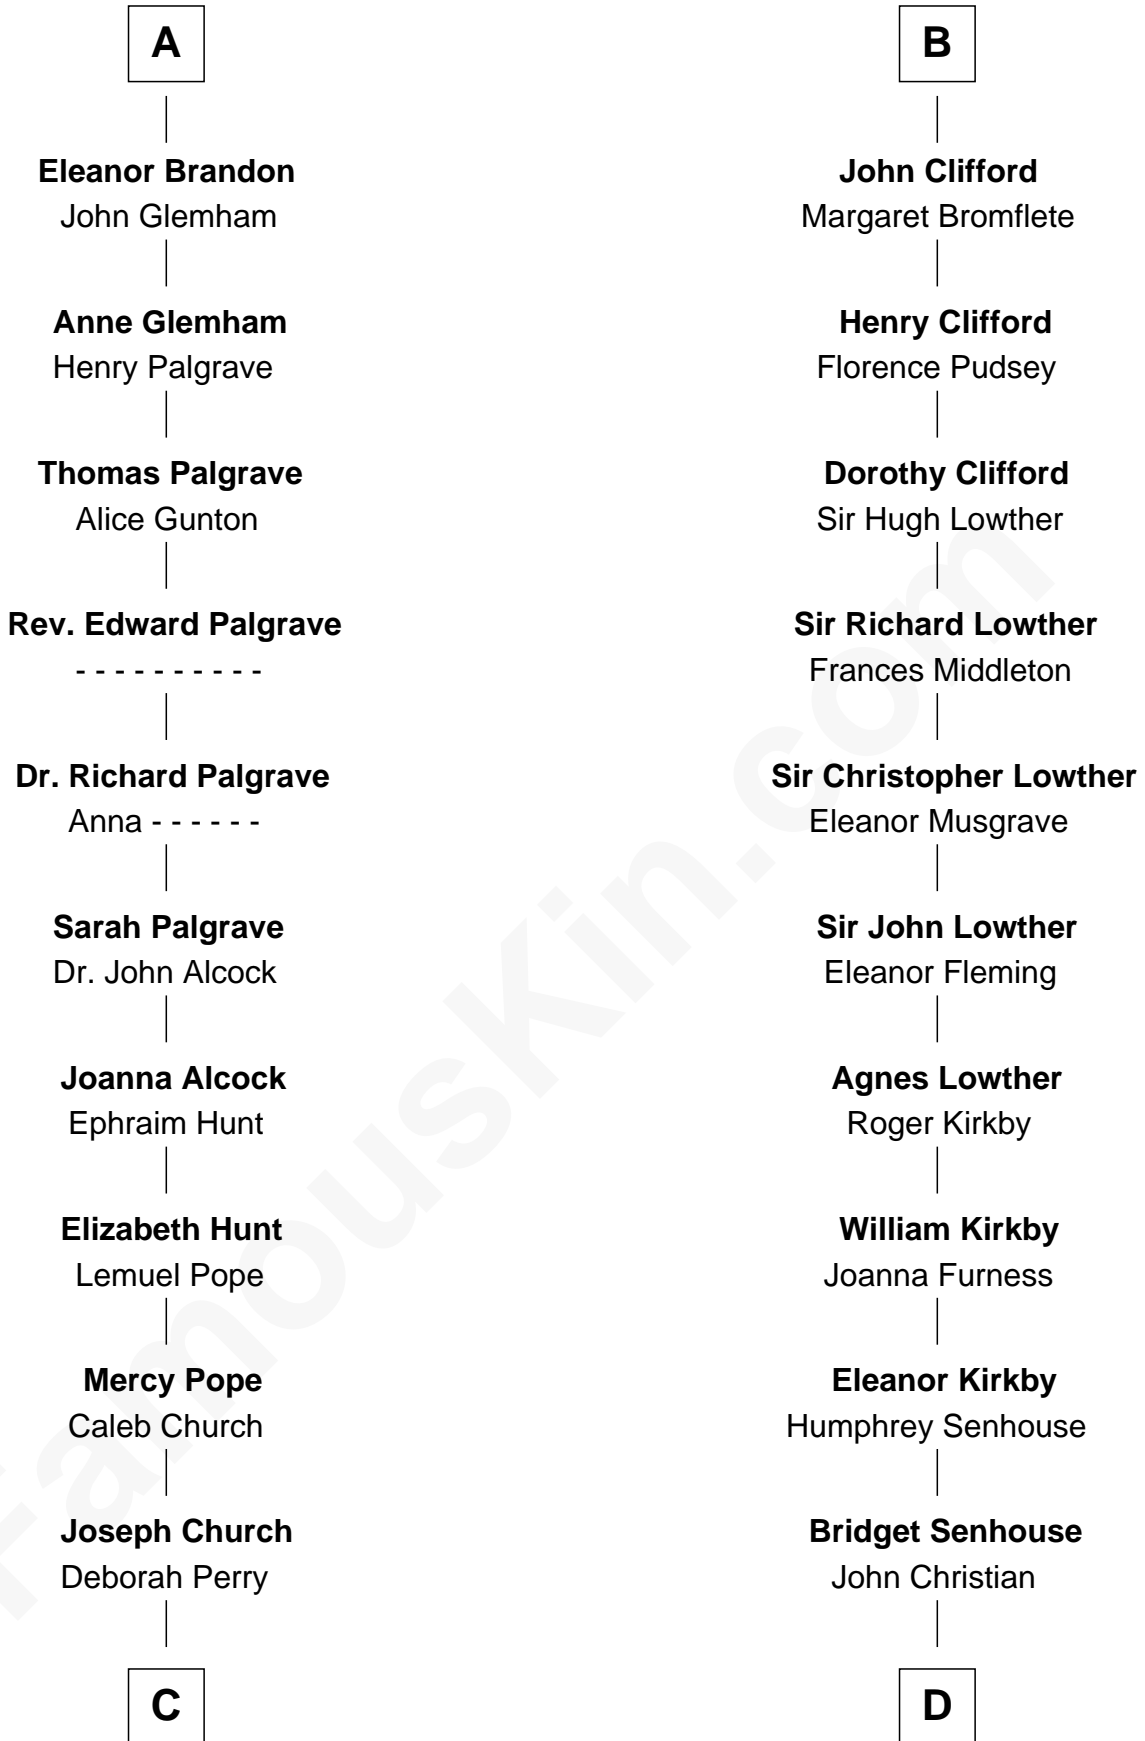

## Relationship Chart of

### Franklin D. Roosevelt

32nd U.S. President

18th cousin 2 times removed of

**Fletcher Christian**  
 Leader of the mutiny on the Bounty

**Robert I, Count of Artois**  
 Matilda of Brabant

**C**

**Deborah P. Church**

Warren Delano

**Warren Delano**

Catharine Robbins Lyman

**Sara Delano**

James Roosevelt

**Franklin D. Roosevelt**

*32nd U.S. President*

**D**

**Charles Christian**

Anne Dixon

**Fletcher Christian**

*Leader of the mutiny on the Bounty*

FamousKin.com