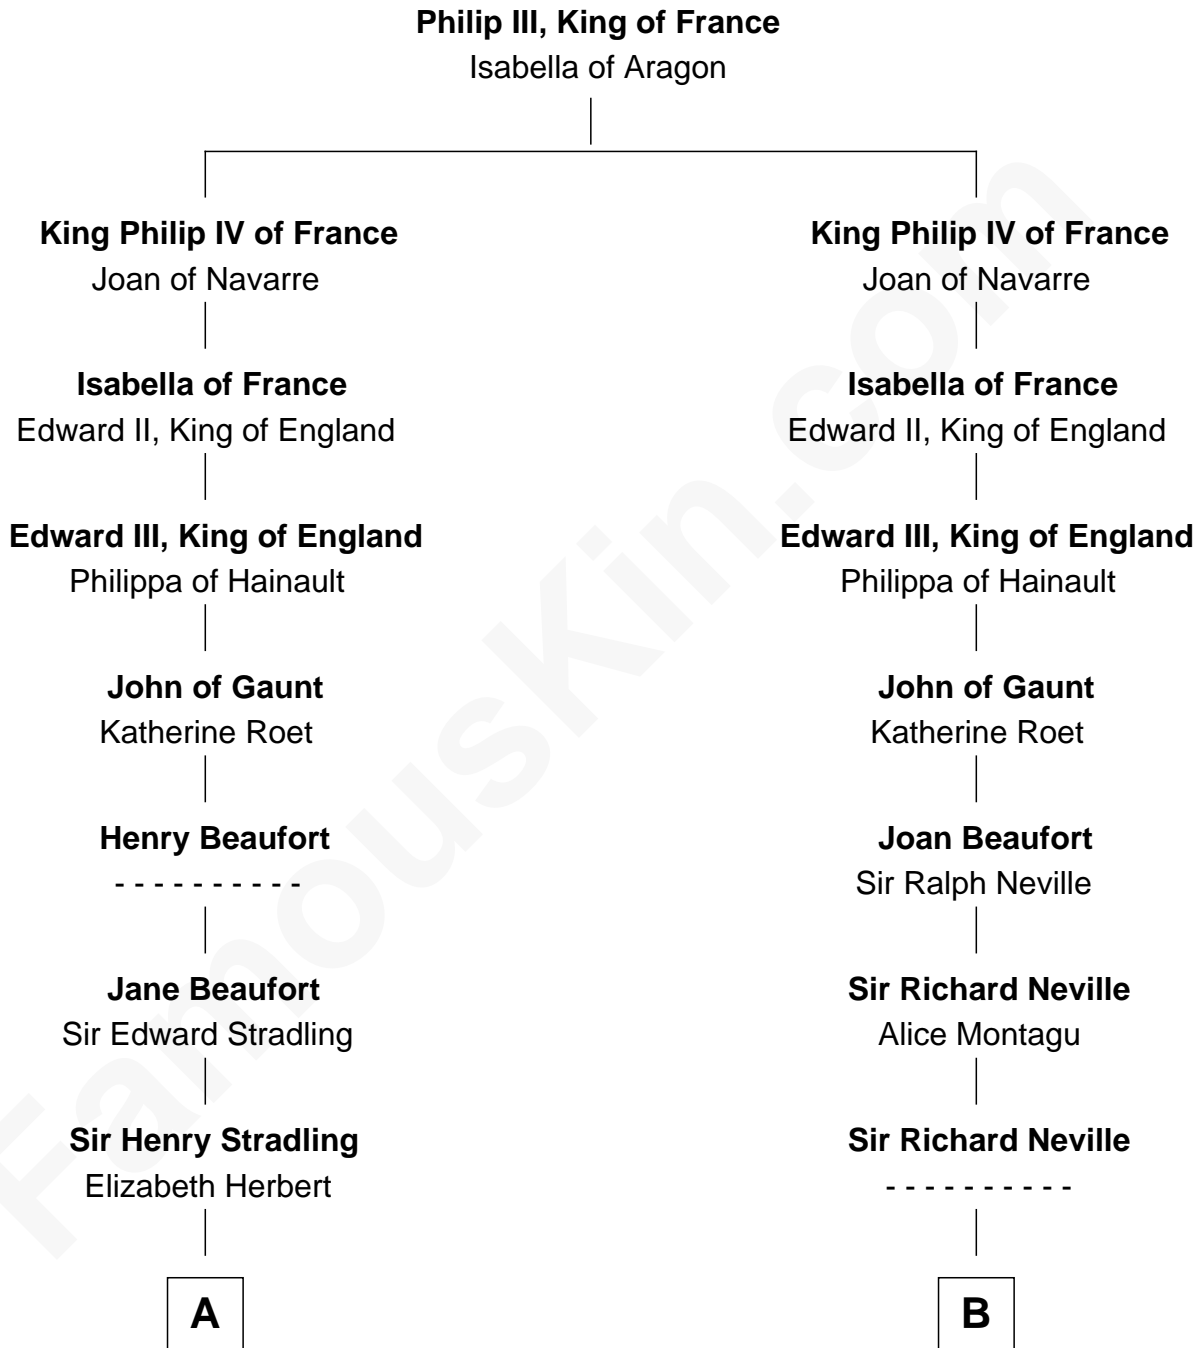

FamousKin.com
Relationship Chart of
Franklin D. Roosevelt
32nd U.S. President

17th cousin 4 times removed of

Fletcher Christian
Leader of the mutiny on the Bounty

Leader of the mutiny on the Bounty

C

Rebecca Smith

John Aspinwall

John Aspinwall

Susan Howland

Mary Rebecca Aspinwall

Isaac Daniel Roosevelt

James Roosevelt

Sara Delano

Franklin D. Roosevelt

32nd U.S. President