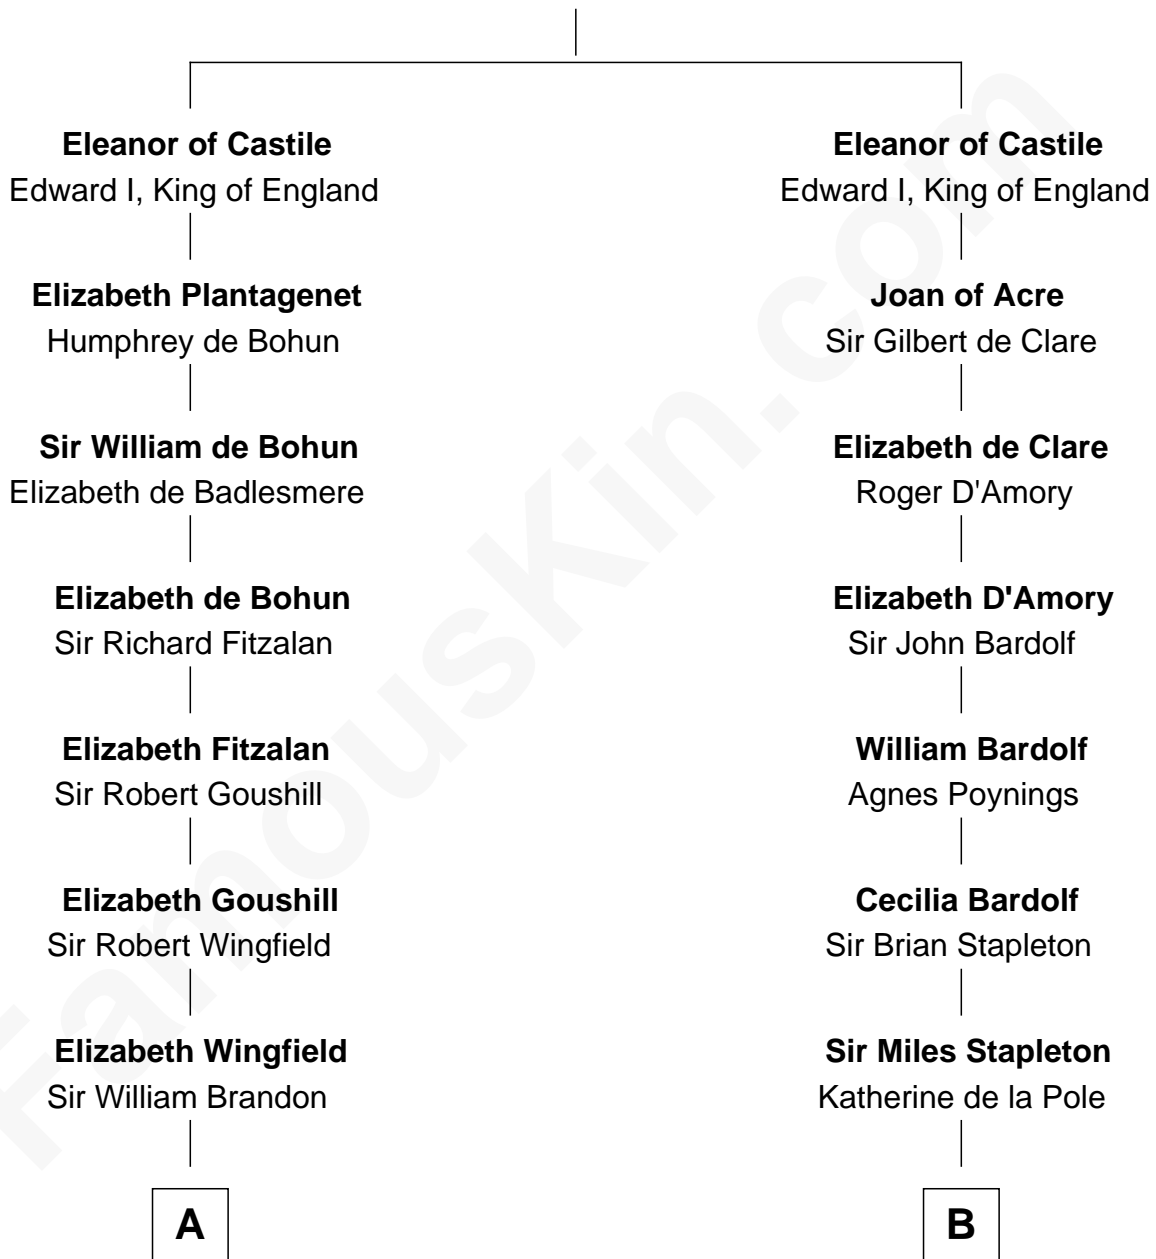

FamousKin.com
Relationship Chart of
Franklin D. Roosevelt
32nd U.S. President

17th cousin 3 times removed of

Fletcher Christian
Leader of the mutiny on the Bounty

Ferdinand III, King of Castile
 Joanna of Ponthieu

C

—
Deborah P. Church

Warren Delano

—
Warren Delano

Catharine Robbins Lyman

—
Sara Delano

James Roosevelt

—
Franklin D. Roosevelt

32nd U.S. President

FamousKin.com