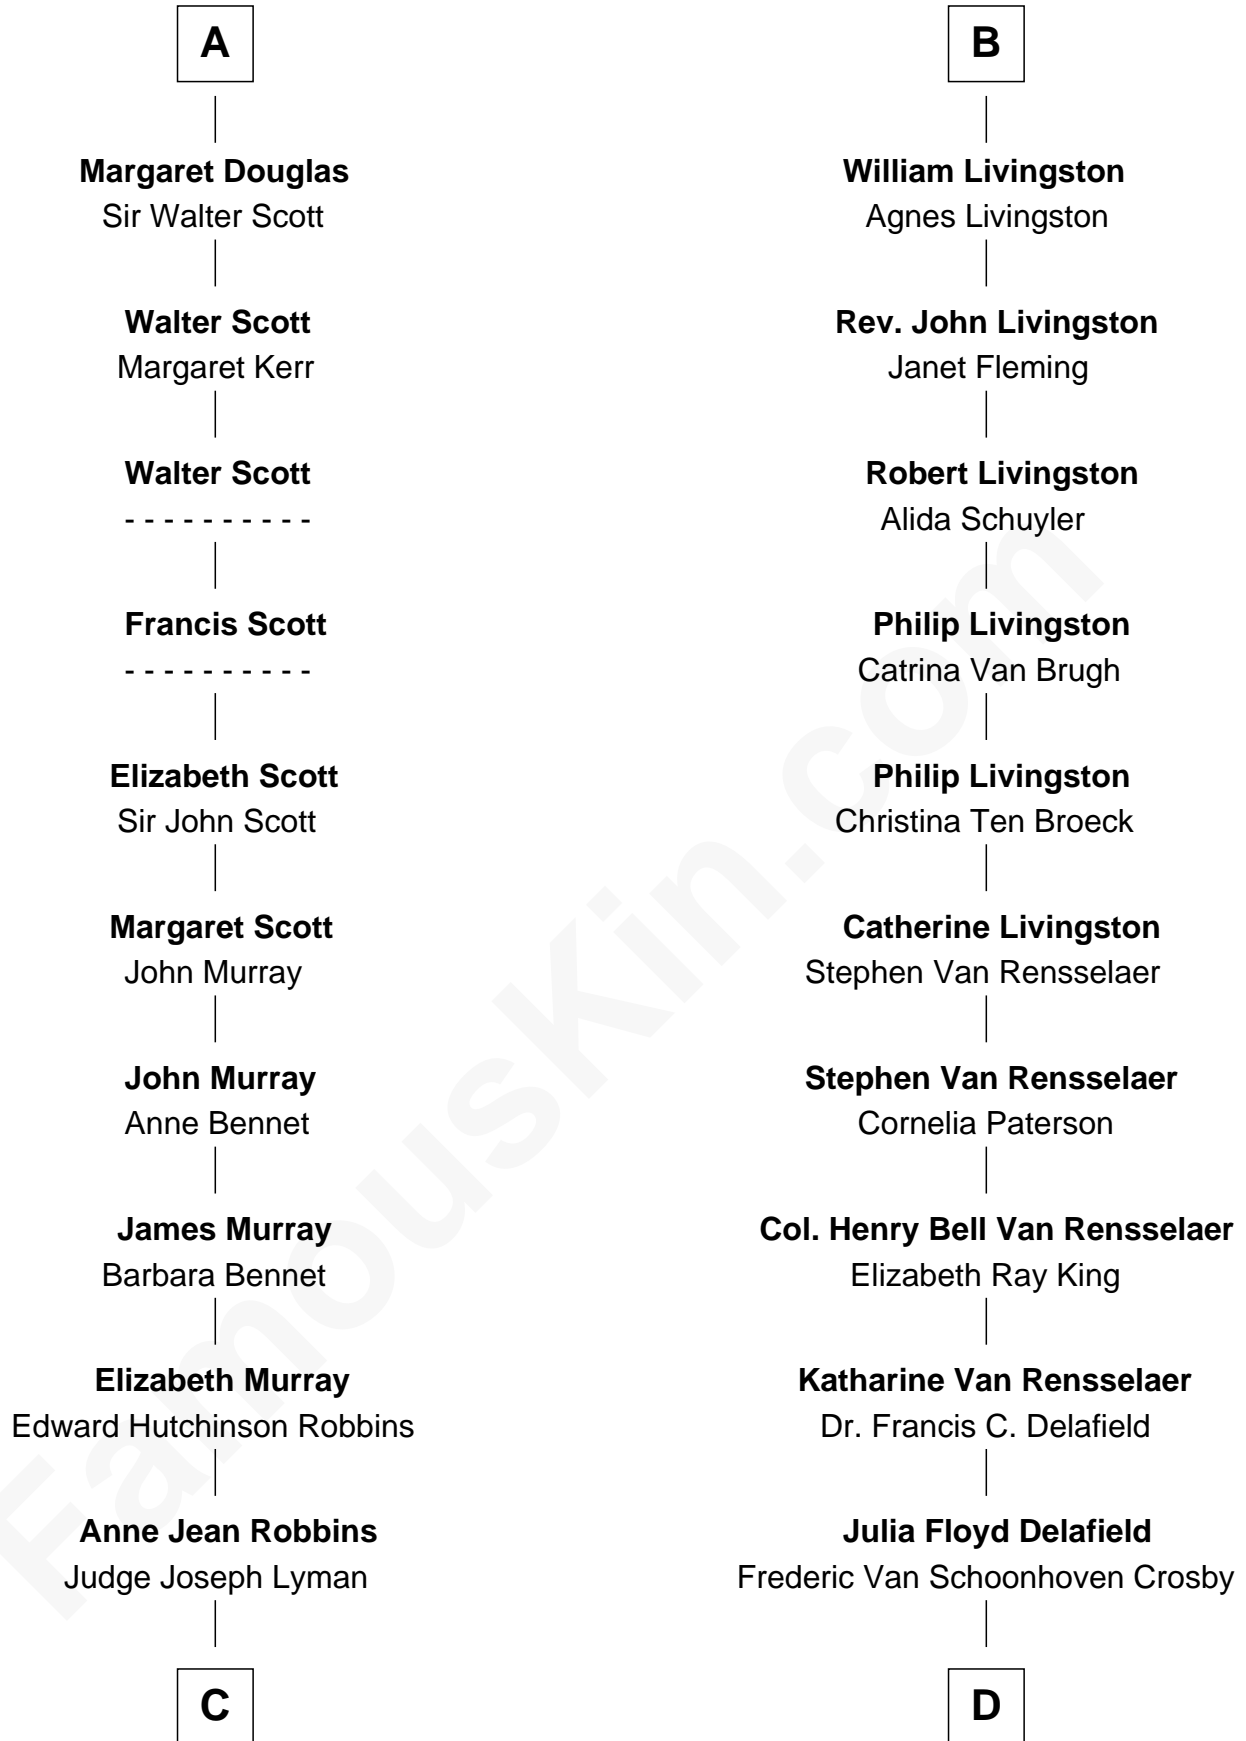

**FamousKin.com**  
**Relationship Chart of**  
**Franklin D. Roosevelt**  
*32nd U.S. President*

**18th cousin 1 time removed of**  
**David Crosby**  
*Singer and Songwriter*

**C**

**Catharine Robbins Lyman**

Warren Delano

**Sara Delano**

James Roosevelt

**Franklin D. Roosevelt**

*32nd U.S. President*

**D**

**Floyd Delafield Crosby**

Aliph Van Corlandt Whitehead