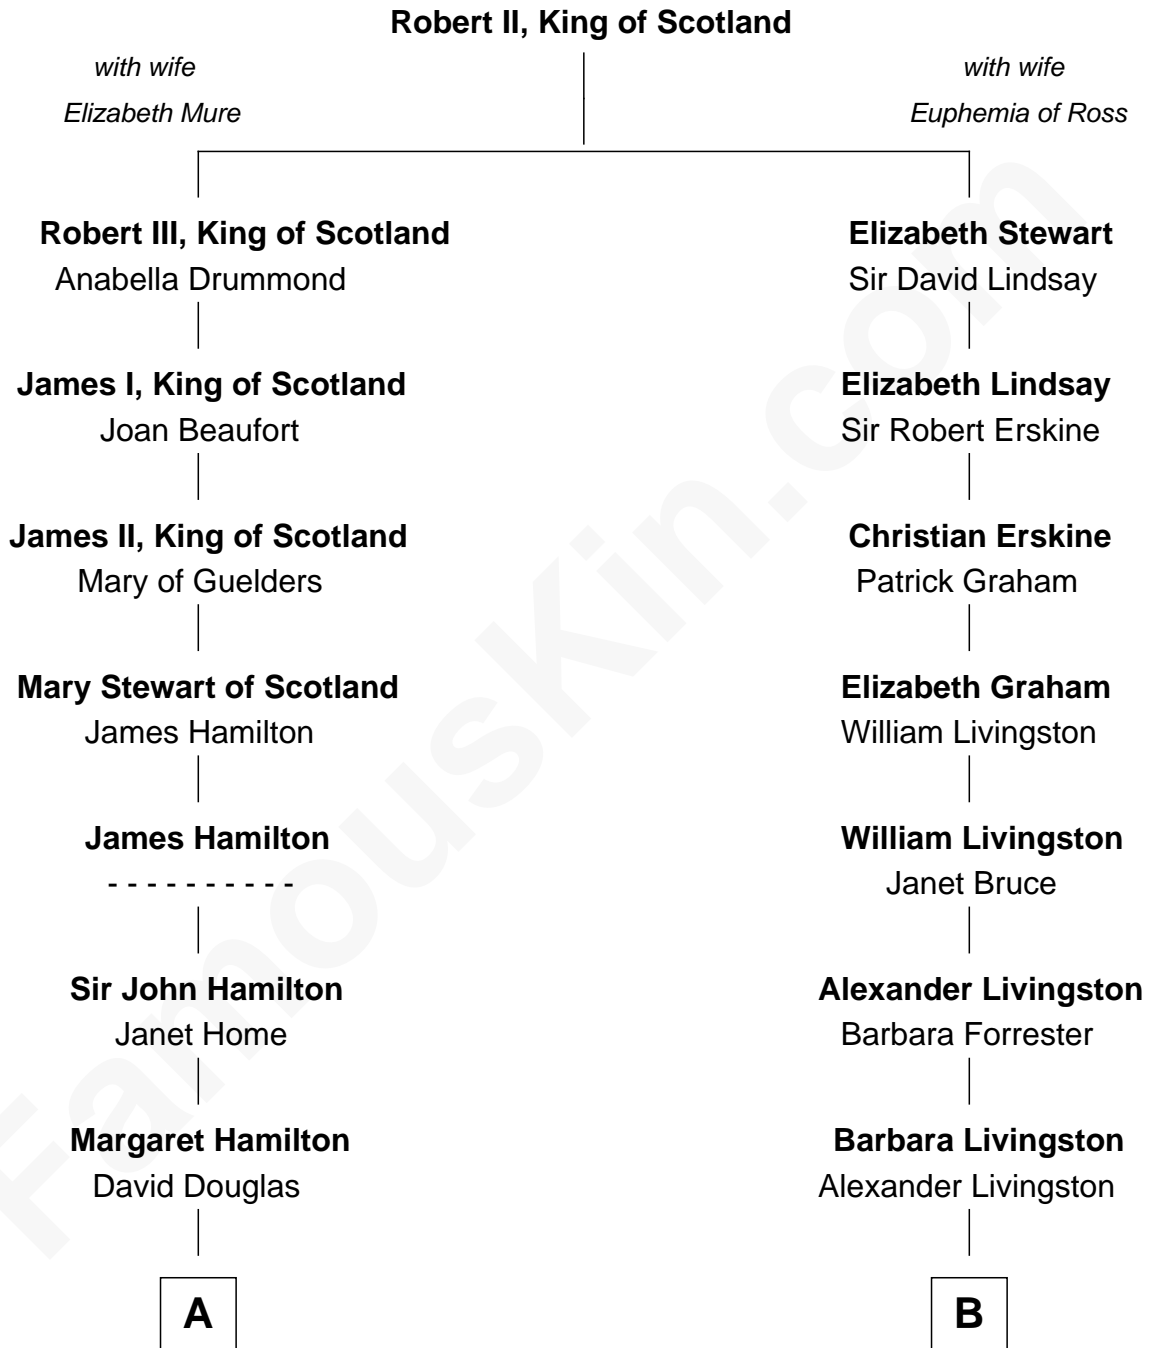

**FamousKin.com**  
**Relationship Chart of**  
**Franklin D. Roosevelt**  
*32nd U.S. President*

**18th cousin 1 time removed of**  
**David Crosby**  
*Singer and Songwriter*

**C**

**Catharine Robbins Lyman**

Warren Delano

**Sara Delano**

James Roosevelt

**Franklin D. Roosevelt**

*32nd U.S. President*

**D**

**Floyd Delafield Crosby**

Aliph Van Corlandt Whitehead