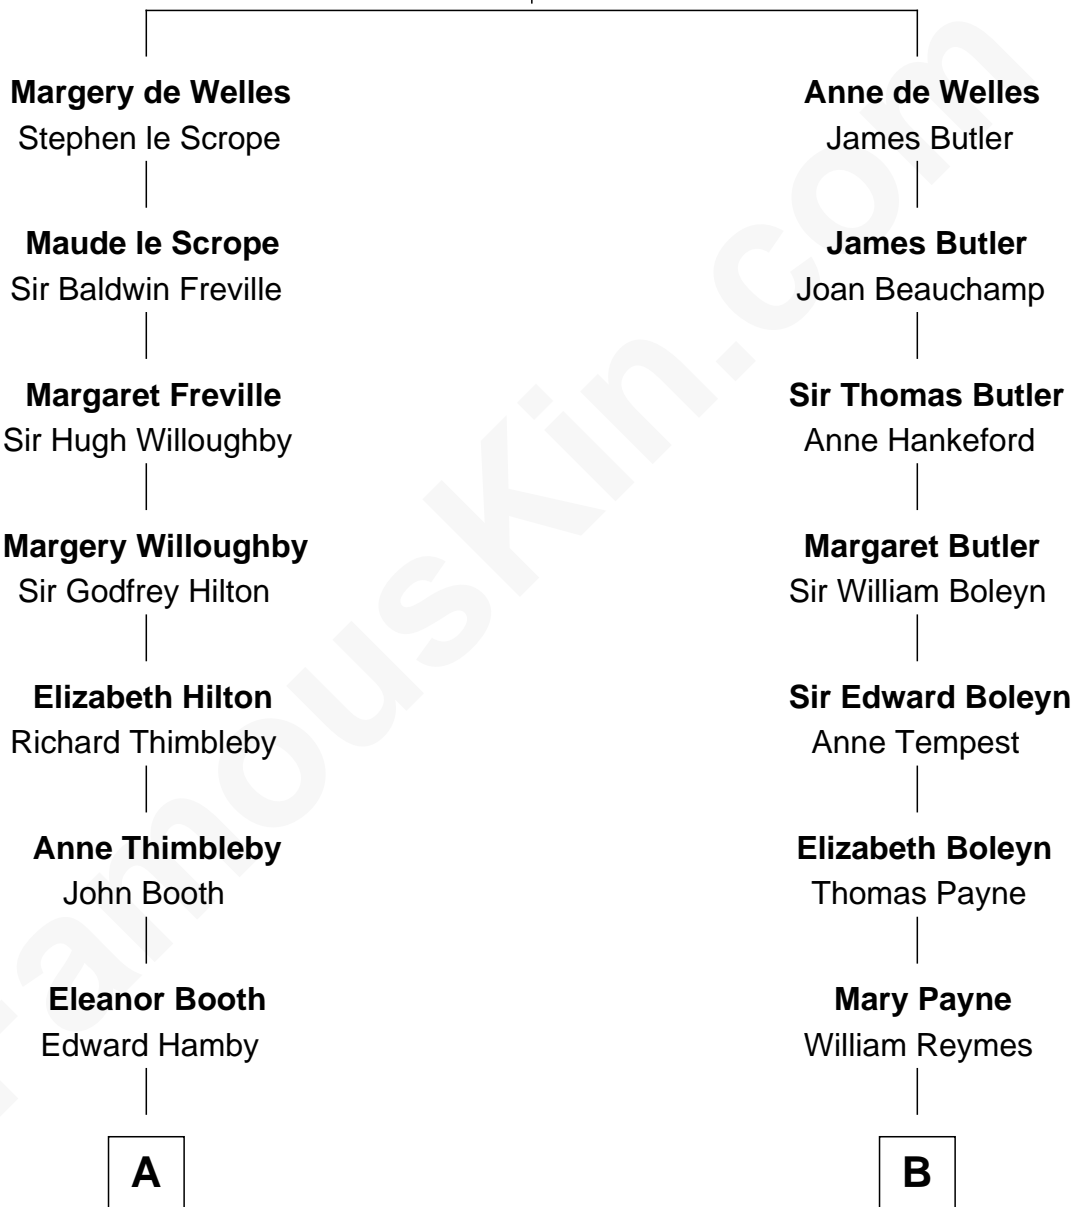

FamousKin.com
Relationship Chart of
Franklin D. Roosevelt
32nd U.S. President

17th cousin 2 times removed of

David Crosby
Singer and Songwriter

John de Welles
 Maud de Roos

C

Frederic Van Schoonhoven Crosby

Julia Floyd Delafield

Floyd Delafield Crosby

Alph Van Corlandt Whitehead

David Crosby

Singer and Songwriter

FamousKin.com