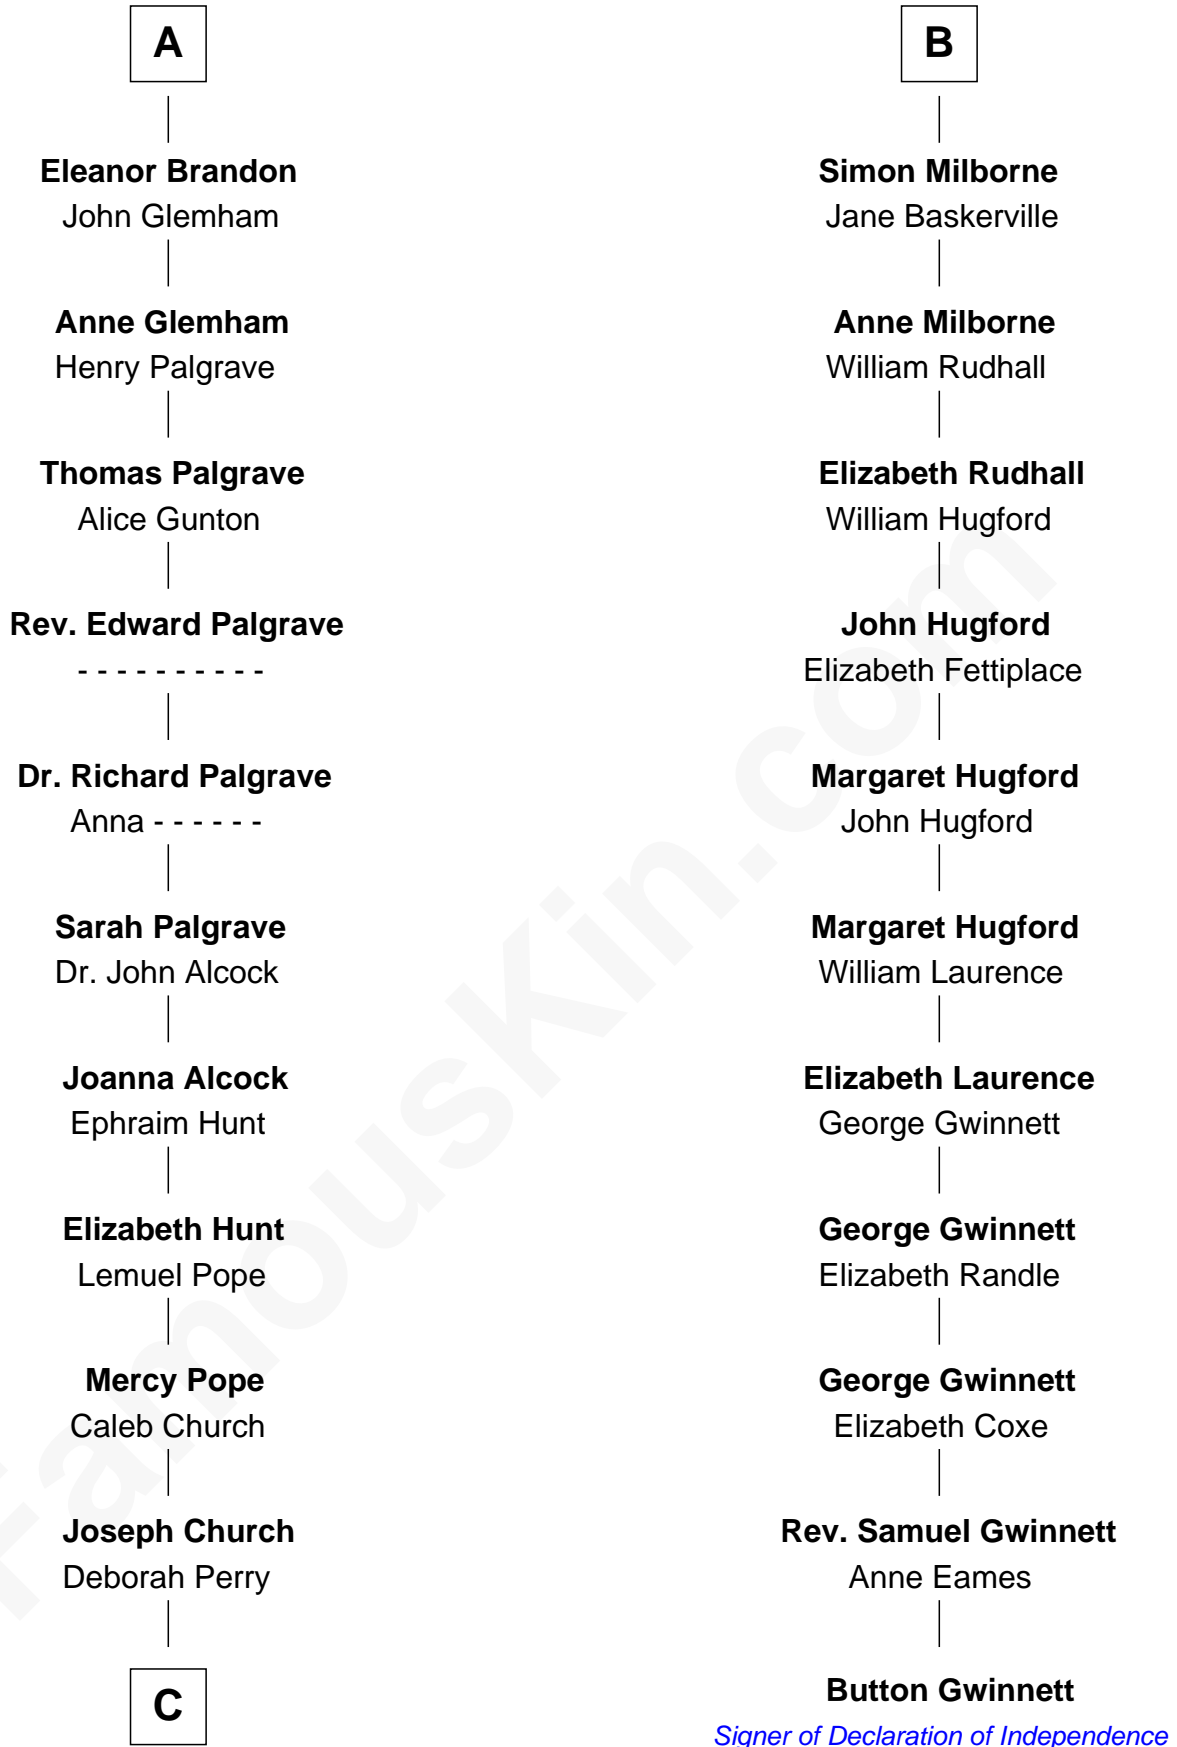

**FamousKin.com**  
**Relationship Chart of**  
**Franklin D. Roosevelt**  
*32nd U.S. President*

17th cousin 3 times removed of

**Button Gwinnett**  
*Signer of the Declaration of Independence*

**Sir Humphrey de Bohun**  
 Eleanor de Braiose

**C**

—  
**Deborah P. Church**

Warren Delano

—  
**Warren Delano**

Catharine Robbins Lyman

—  
**Sara Delano**

James Roosevelt

—  
**Franklin D. Roosevelt**

*32nd U.S. President*

FamousKin.com