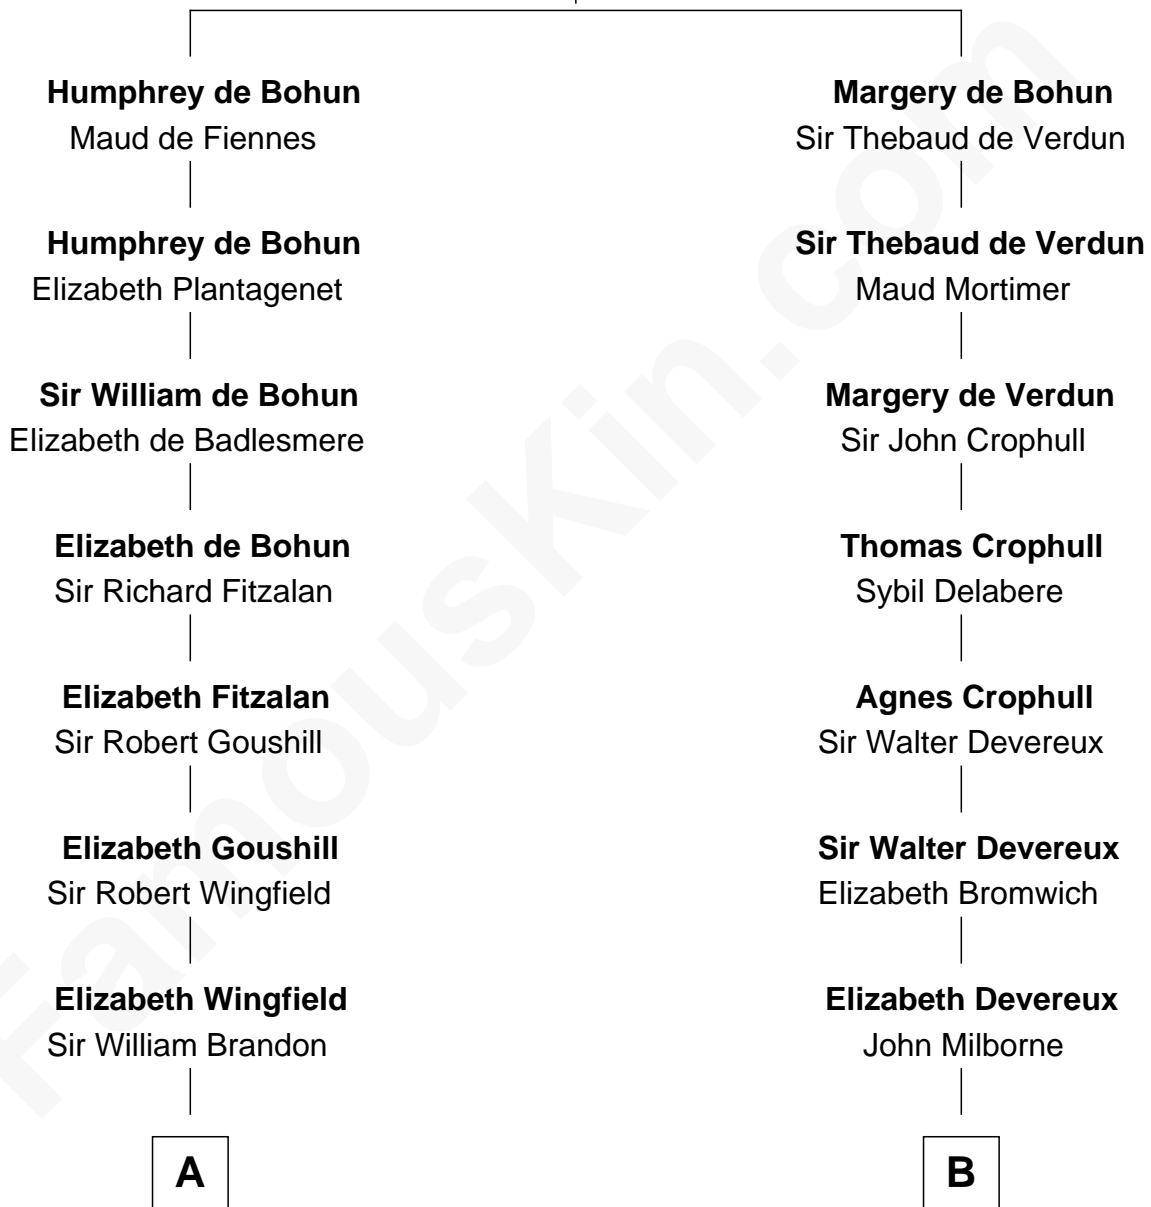

**FamousKin.com**  
**Relationship Chart of**  
**Franklin D. Roosevelt**  
*32nd U.S. President*

17th cousin 3 times removed of

**Button Gwinnett**  
*Signer of the Declaration of Independence*

**Sir Humphrey de Bohun**  
 Eleanor de Braiose

**C**

—  
**Deborah P. Church**

Warren Delano

—  
**Warren Delano**

Catharine Robbins Lyman

—  
**Sara Delano**

James Roosevelt

—  
**Franklin D. Roosevelt**

*32nd U.S. President*

FamousKin.com