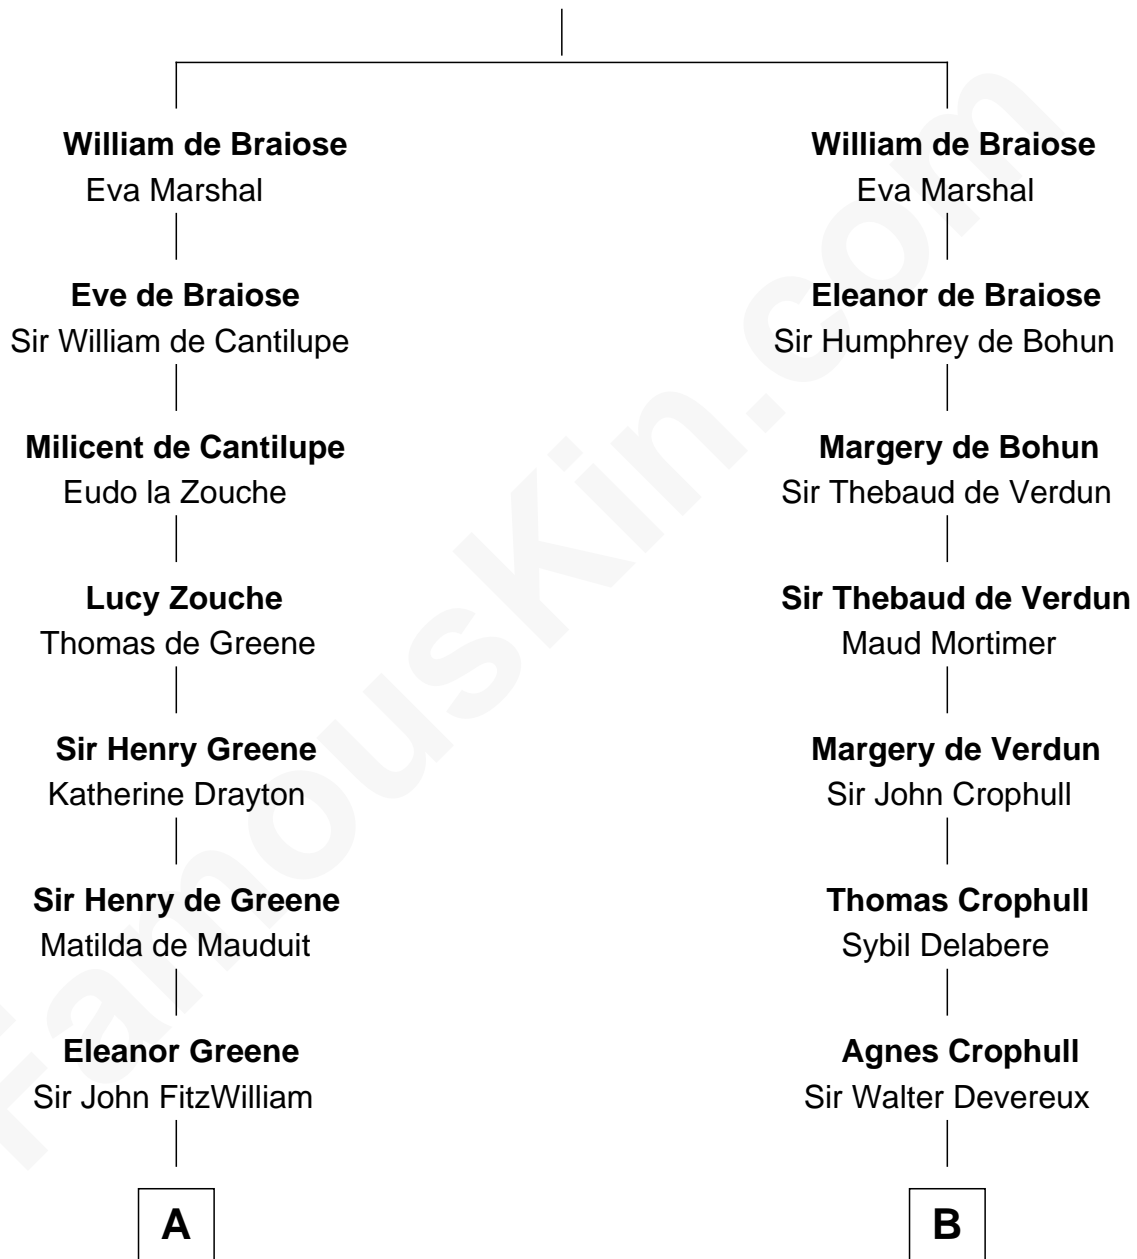

FamousKin.com
Relationship Chart of
Franklin D. Roosevelt
32nd U.S. President

19th cousin 2 times removed of

Button Gwinnett
Signer of the Declaration of Independence

Reginald de Braiose

C

Rebecca Smith

John Aspinwall

John Aspinwall

Susan Howland

Mary Rebecca Aspinwall

Isaac Daniel Roosevelt

James Roosevelt

Sara Delano

Franklin D. Roosevelt

32nd U.S. President