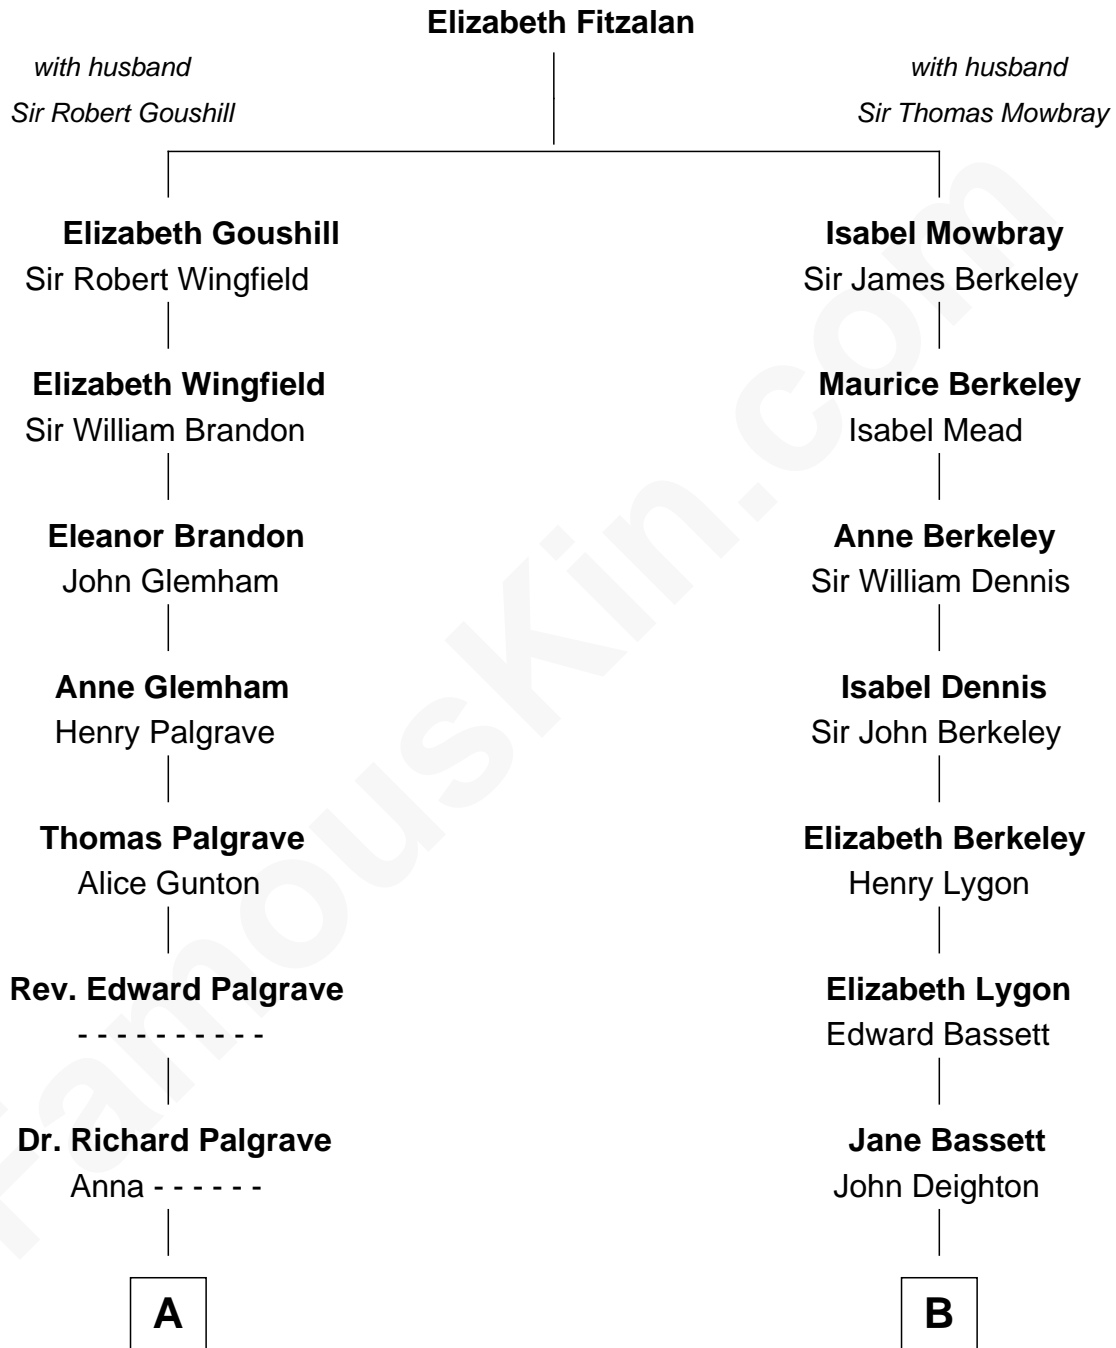

**FamousKin.com**  
**Relationship Chart of**  
**Franklin D. Roosevelt**  
*32nd U.S. President*

**15th cousin 4 times removed of**  
**Michael Lookinland**  
*TV Actor*

**C**

**Orrin Paul Lookinland**

Madeline Tait

**Paul Russell Lookinland**

Karen Ruth McKinney

**Michael Lookinland**

*TV Actor*

FamousKin.com