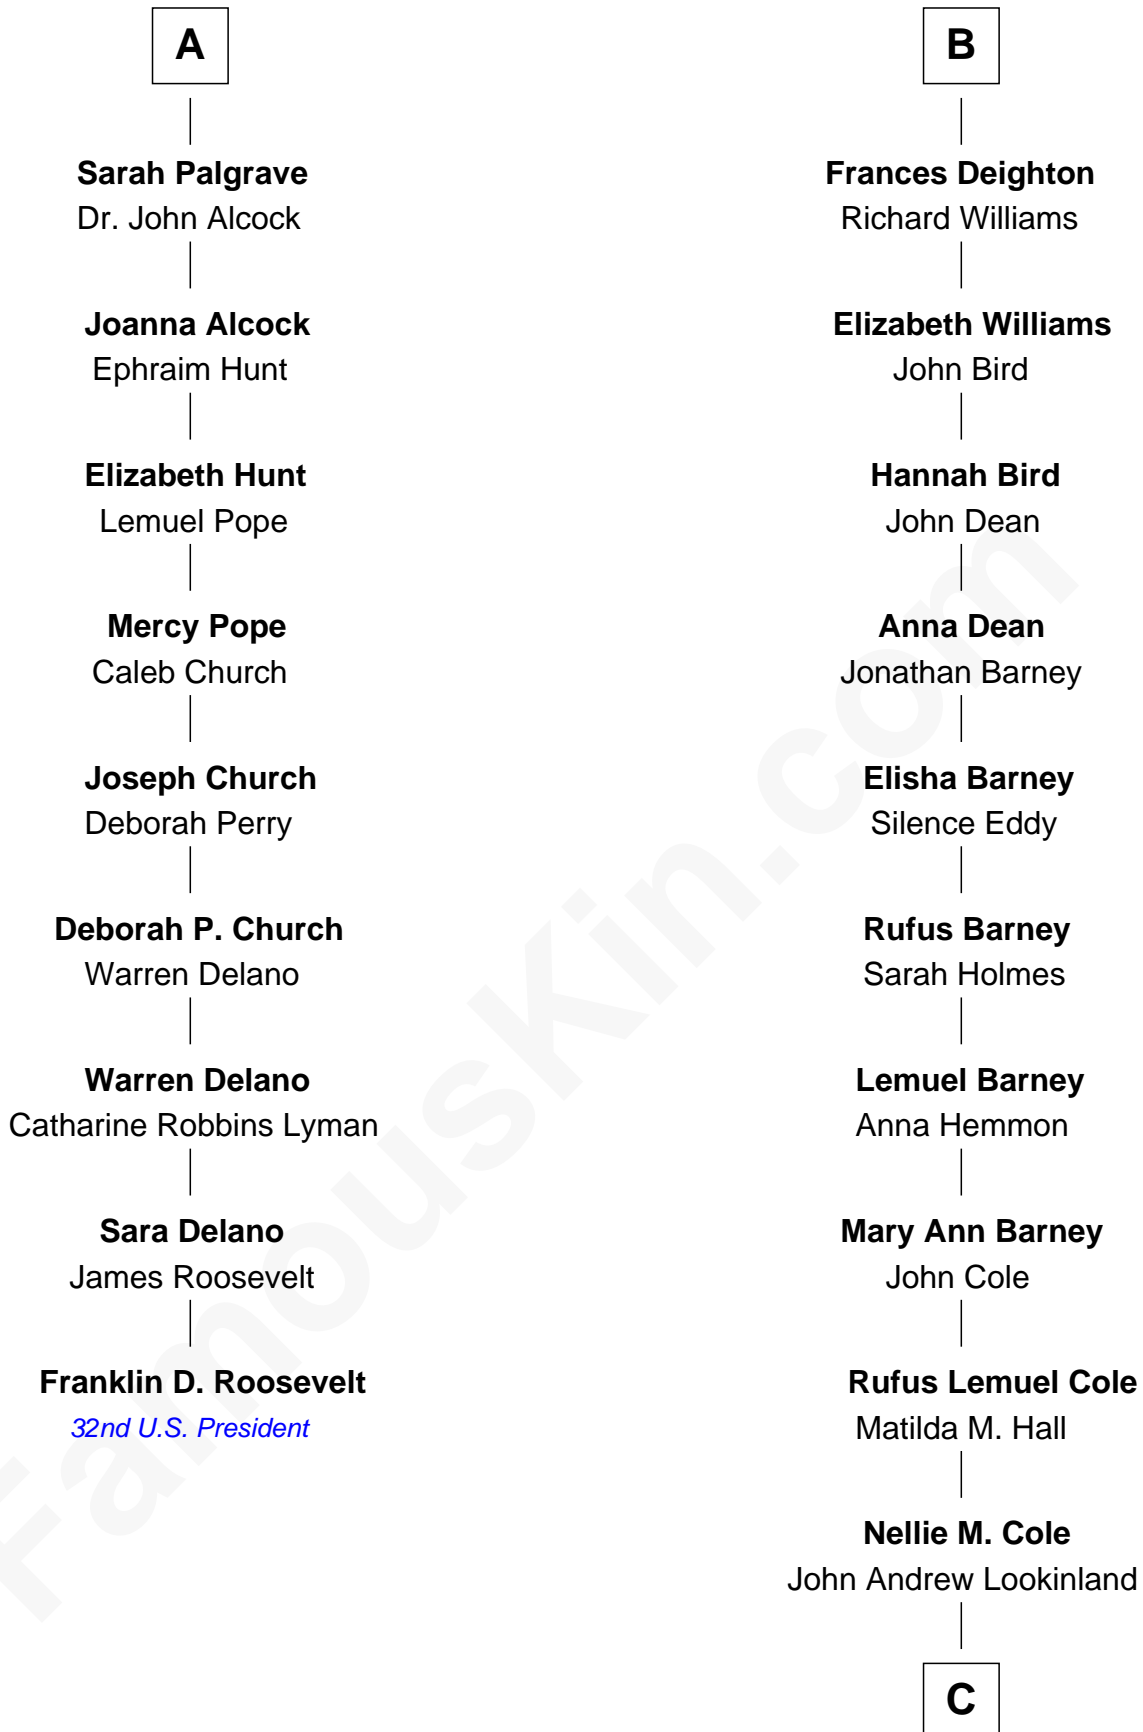

**FamousKin.com**  
**Relationship Chart of**  
**Franklin D. Roosevelt**  
*32nd U.S. President*

**15th cousin 4 times removed of**  
**Michael Lookinland**  
*TV Actor*

**C**

**Orrin Paul Lookinland**

Madeline Tait

**Paul Russell Lookinland**

Karen Ruth McKinney

**Michael Lookinland**

*TV Actor*

FamousKin.com