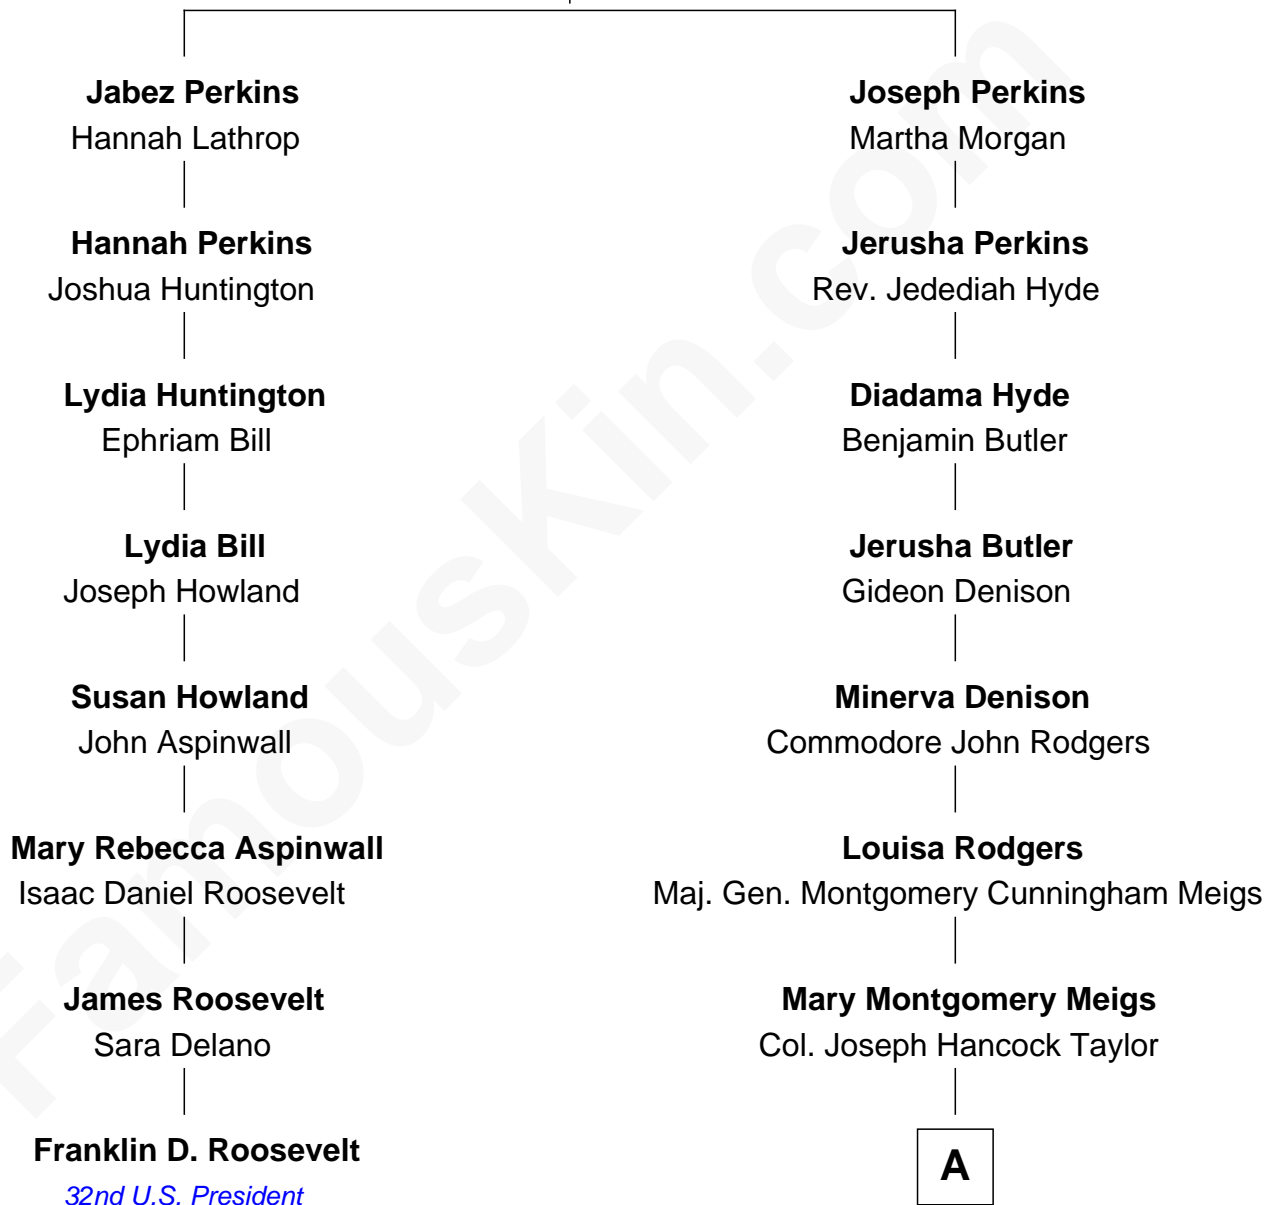

**FamousKin.com**  
**Relationship Chart of**  
**Franklin D. Roosevelt**  
*32nd U.S. President*

**7th cousin 3 times removed of**  
**Parker Stevenson**  
*TV and Movie Actor*

**Jacob Perkins**  
 Elizabeth Whipple

**A**

—  
**Evelyn Taylor**

Eli Kirk Price

—  
**Philip Price**

Sarah Meade Harrison

—  
**Sarah Meade Price**

Richard Stevenson Parker

—  
**Parker Stevenson**