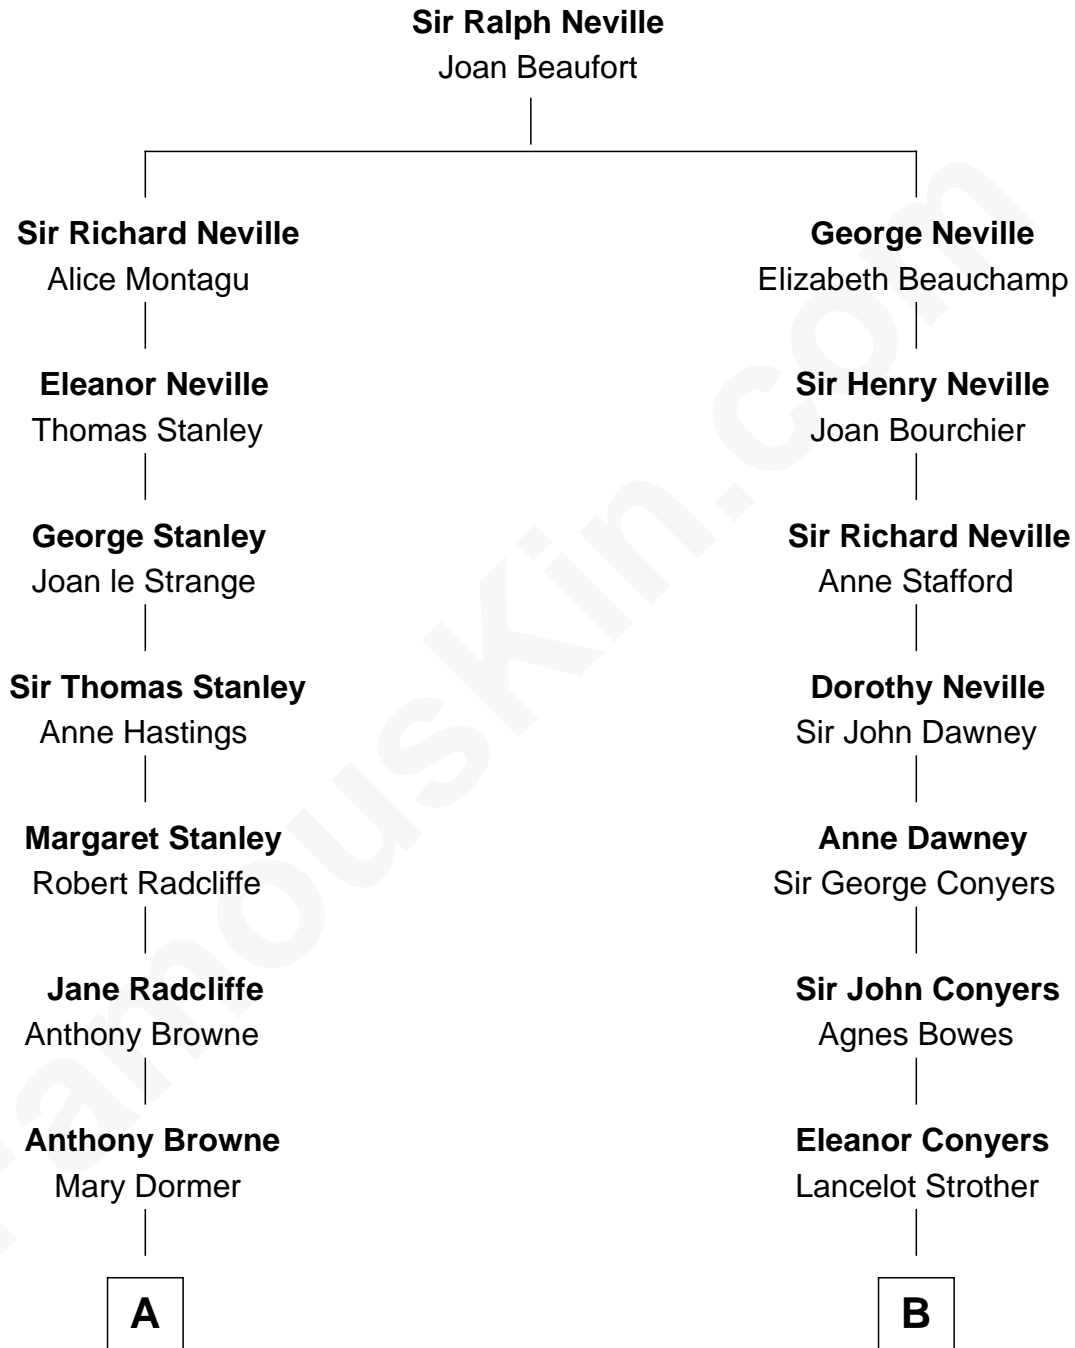

FamousKin.com
Relationship Chart of
Franklin D. Roosevelt
32nd U.S. President

17th cousin 1 time removed of
Parker Stevenson
TV and Movie Actor

C

Sarah Meade Price
Richard Stevenson Parker

Parker Stevenson
TV and Movie Actor

FamousKin.com