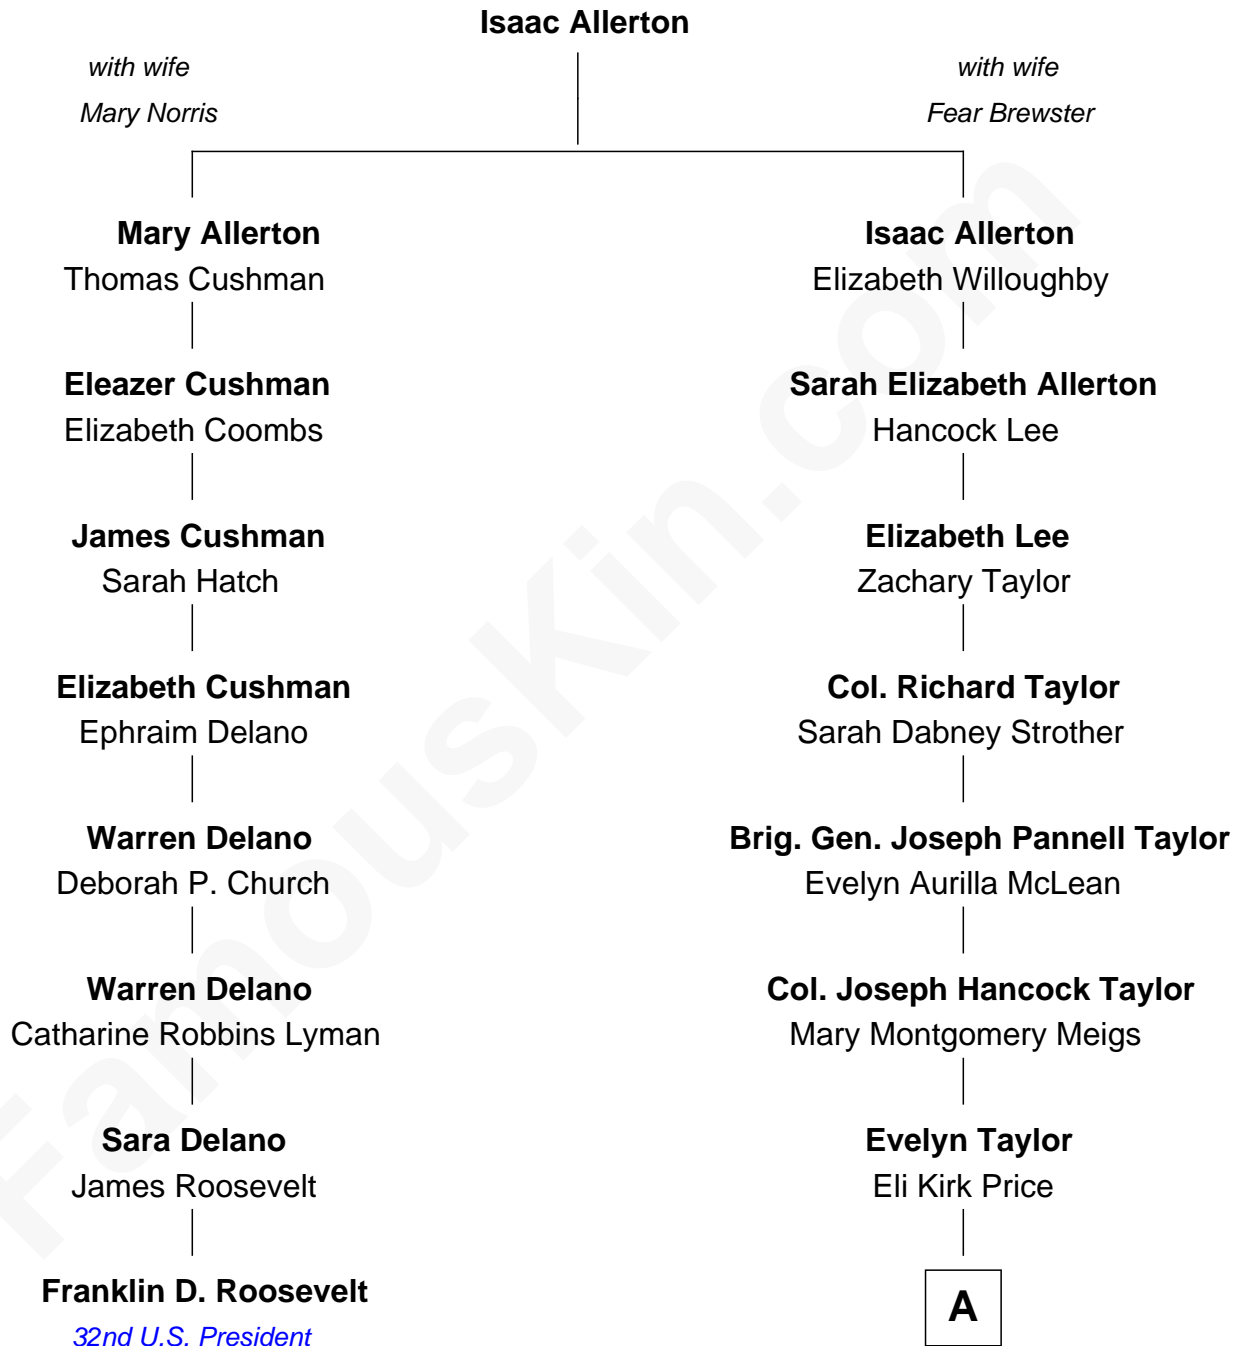

FamousKin.com
Relationship Chart of
Franklin D. Roosevelt
32nd U.S. President

7th cousin 2 times removed of
Parker Stevenson
TV and Movie Actor

A

Philip Price

Sarah Meade Harrison

Sarah Meade Price

Richard Stevenson Parker