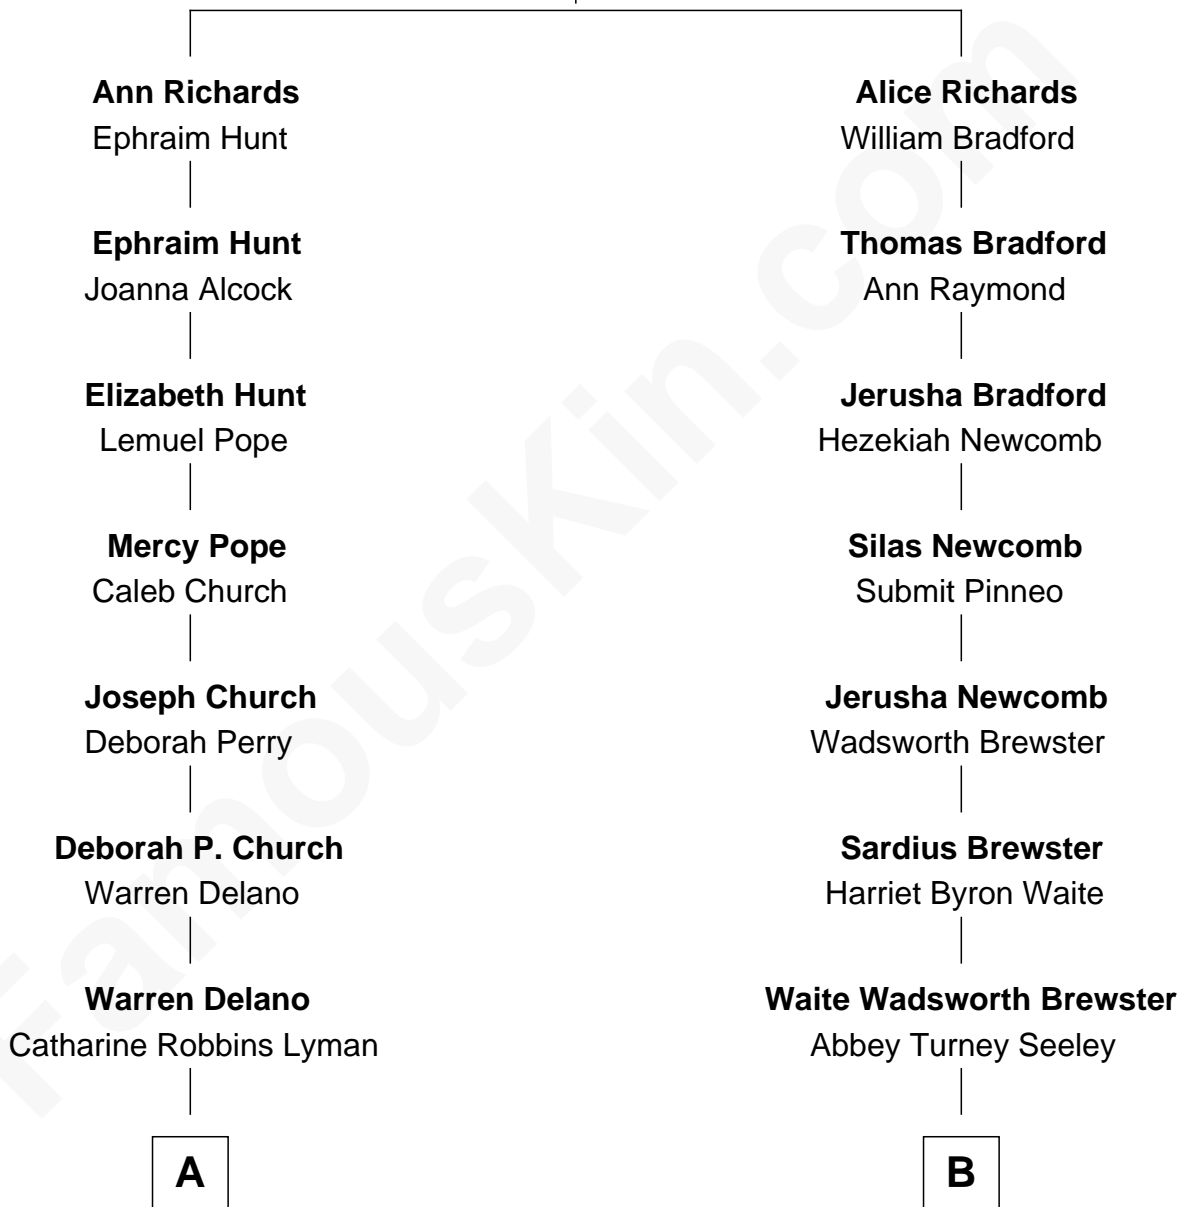

FamousKin.com
Relationship Chart of
Franklin D. Roosevelt
32nd U.S. President

8th cousin 2 times removed of

Diane Brewster
TV and Movie Actress

Thomas Richards
 Welthian - - - - -

A

Sara Delano
James Roosevelt

Franklin D. Roosevelt
32nd U.S. President

B

Arthur Seeley Brewster
Annie Harriet Byard

Reginald Raymond Brewster
Grace Anna Sloane

Phillip Sloane Brewster
Geraldine Craddock

Diane Brewster
TV and Movie Actress