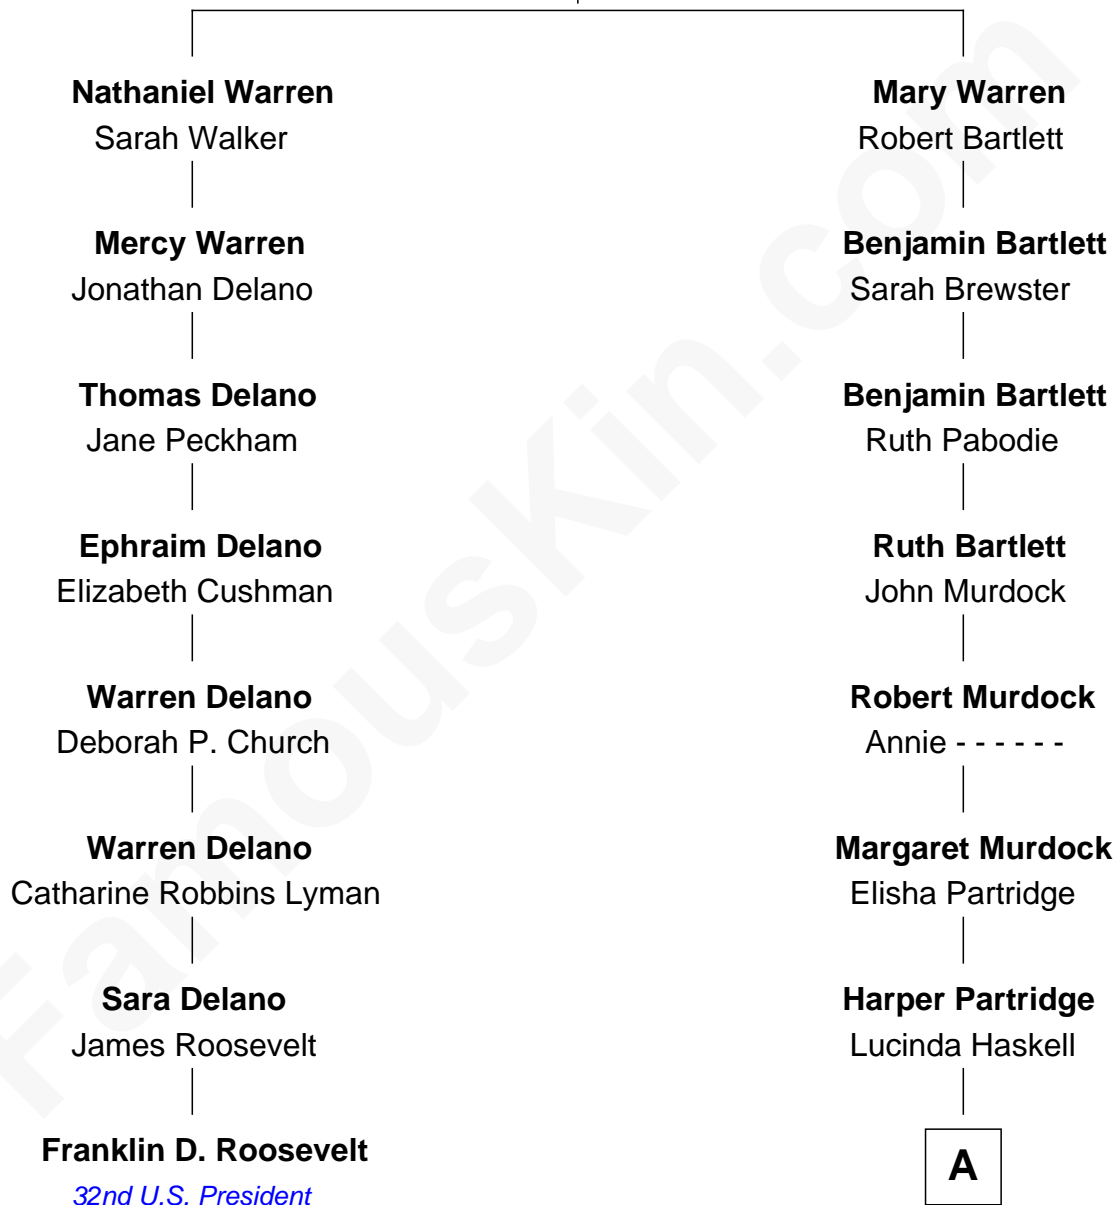

FamousKin.com
Relationship Chart of
Franklin D. Roosevelt
32nd U.S. President

7th cousin 4 times removed of

Diane Brewster
TV and Movie Actress

Richard Warren
 Elizabeth Walker

A

Reuben R. Partridge
Annie Elizabeth Morrison

Jennie M. Partridge
William B. Sloane

Grace Anna Sloane
Reginald Raymond Brewster

Phillip Sloane Brewster
Geraldine Craddock

Diane Brewster
TV and Movie Actress