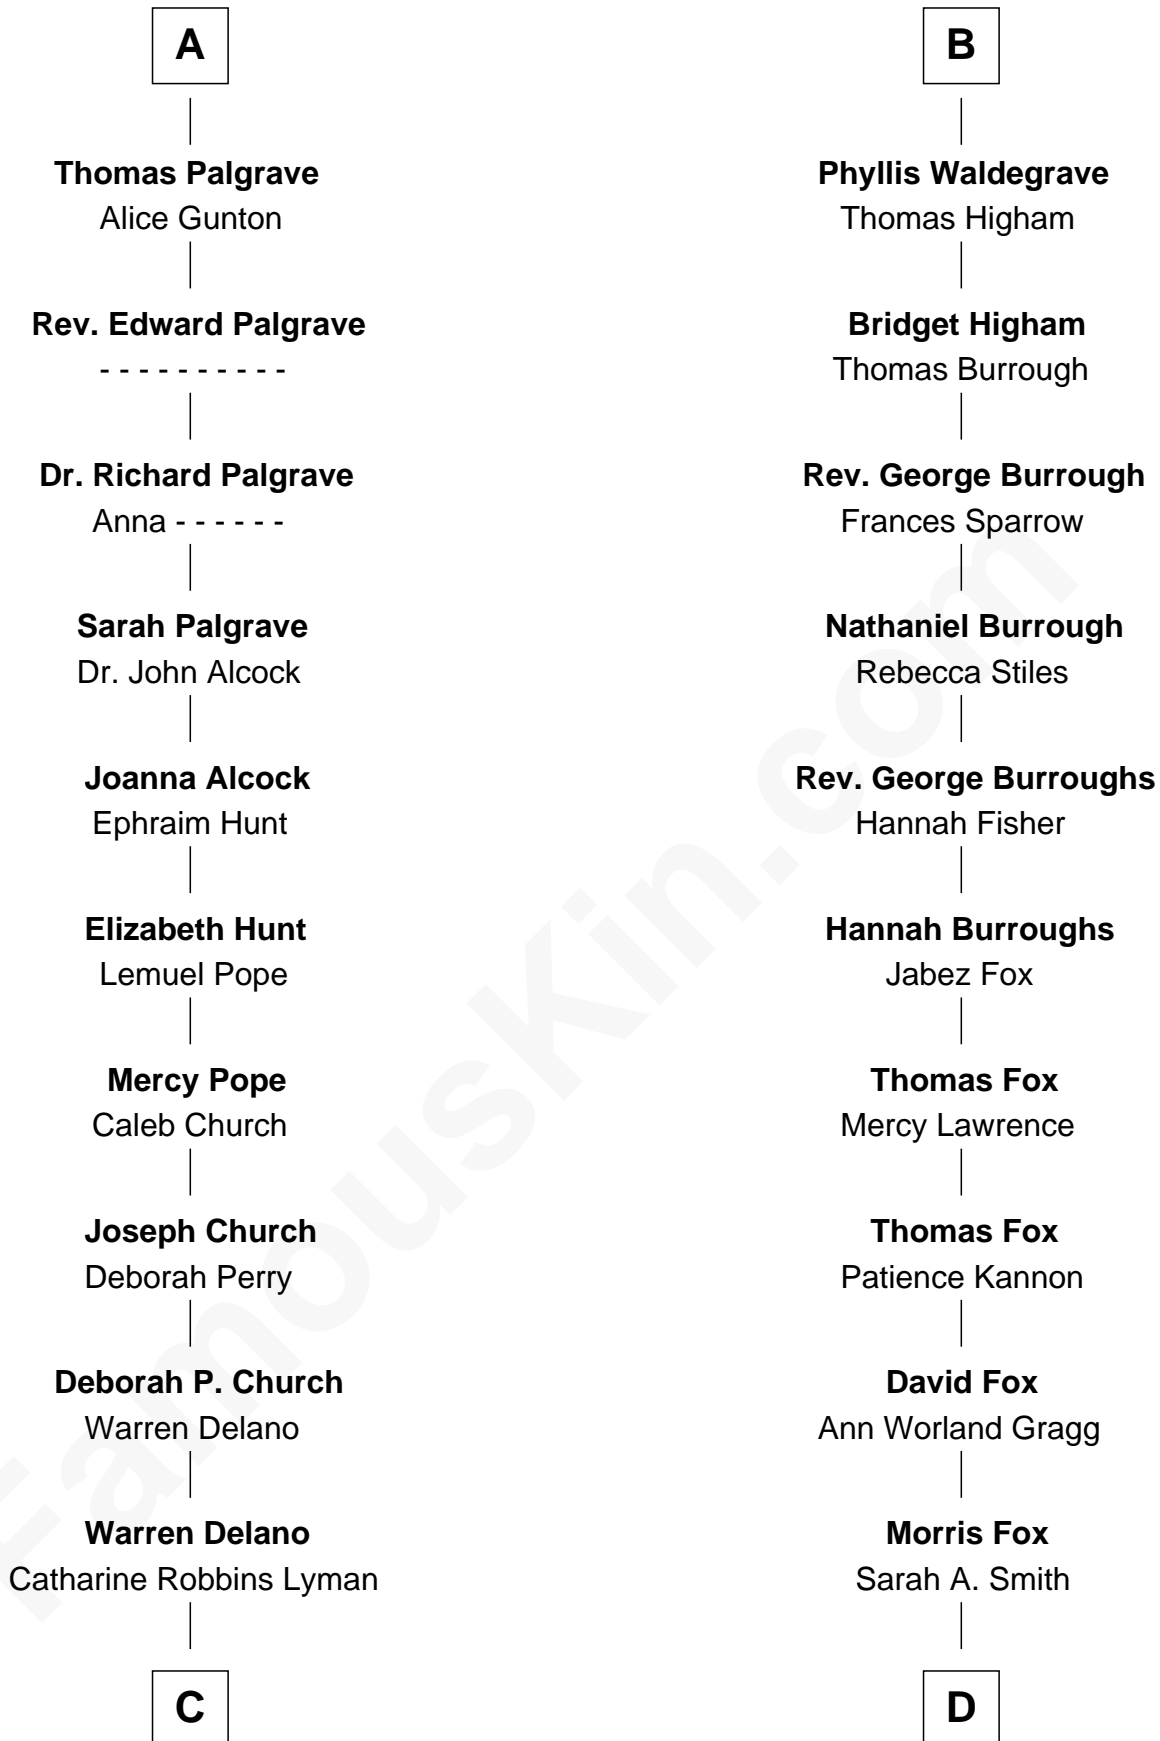

**FamousKin.com**  
**Relationship Chart of**  
**Franklin D. Roosevelt**  
*32nd U.S. President*

**18th cousin 2 times removed of**  
**Bob Moore**  
*Co-Founder, Bob's Red Mill*

**Bartholomew de Badlesmere**  
 Margaret de Clare

**Elizabeth de Badlesmere**  
 Sir William de Bohun

**Elizabeth de Bohun**  
 Sir Richard Fitzalan

**Elizabeth Fitzalan**  
 Sir Robert Goushill

**Elizabeth Goushill**  
 Sir Robert Wingfield

**Elizabeth Wingfield**  
 Sir William Brandon

**Eleanor Brandon**  
 John Glemham

**Anne Glemham**  
 Henry Palgrave

**A**

**Margaret de Badlesmere**  
 Sir John de Tibetot

**Sir Robert de Tibetot**  
 Margaret Deincourt

**Elizabeth de Tibetot**  
 Sir Philip le Despencer

**Margery Despencer**  
 Sir Roger Wentworth

**Henry Wentworth**  
 Elizabeth Howard

**Margery Wentworth**  
 Sir William Waldegrave

**George Waldegrave**  
 Anne Drury

**B**

**C**

**Sara Delano**  
James Roosevelt