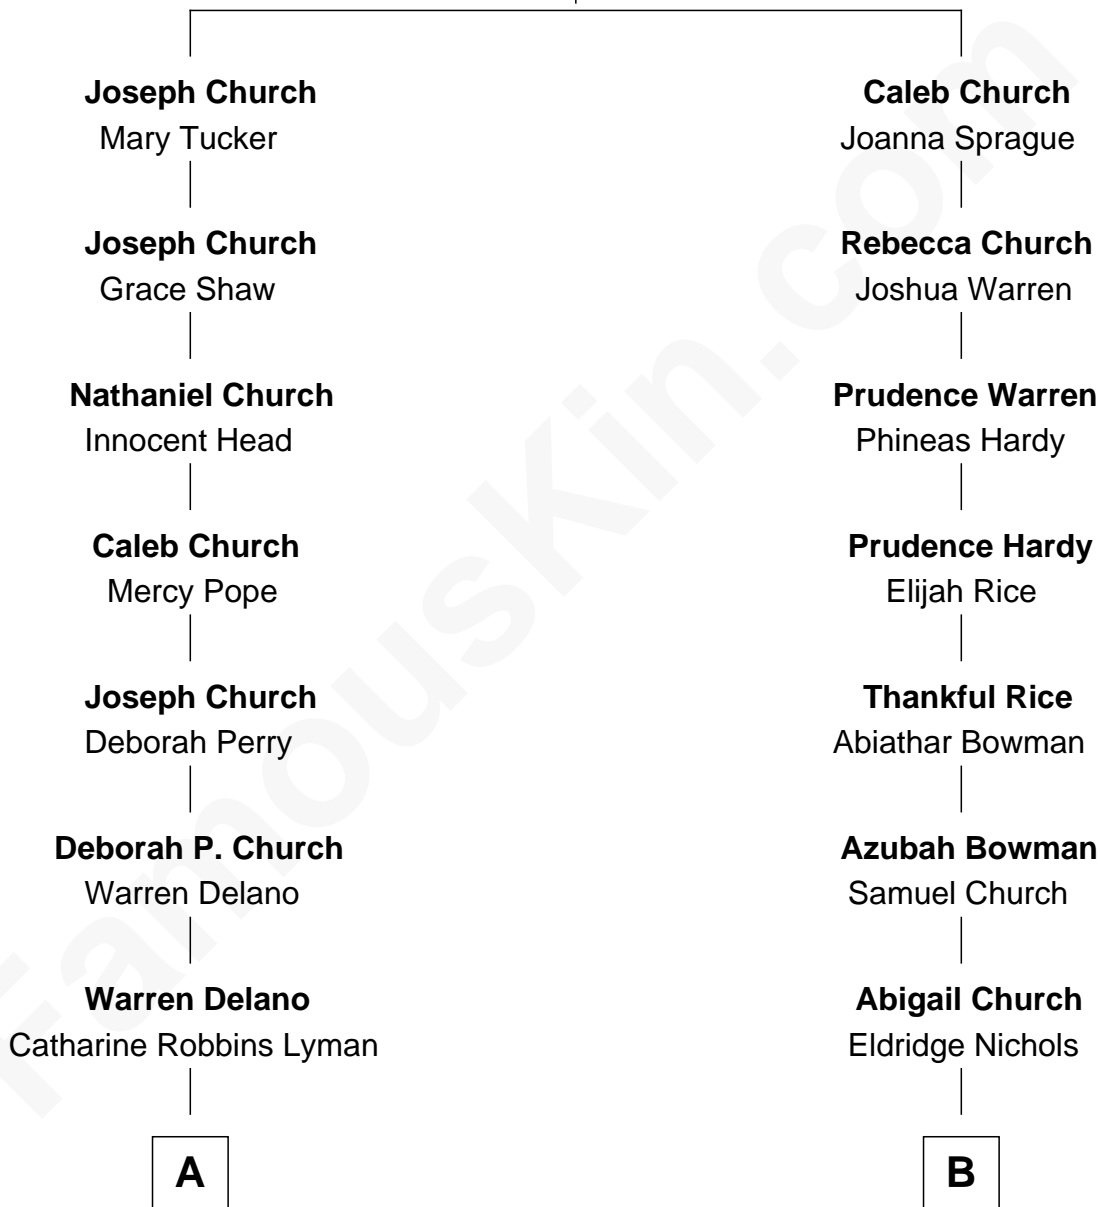

FamousKin.com
Relationship Chart of
Franklin D. Roosevelt
32nd U.S. President

8th cousin 5 times removed of

Taylor Lautner
TV and Movie Actor

Richard Church
 Elizabeth Warren

A

Sara Delano
James Roosevelt

Franklin D. Roosevelt
32nd U.S. President

B

George Nichols
Louise Harriett Randall

Wayland Albert Nichols
Fannie Blanche Sisco

Frank James Nichols
Olive F. Allen

Keith Francis Nichols
Wanda J. Yount

Patricia Anne Nichols
David Andrew Bos

Deborah C. Bos
Daniel Joseph Lautner