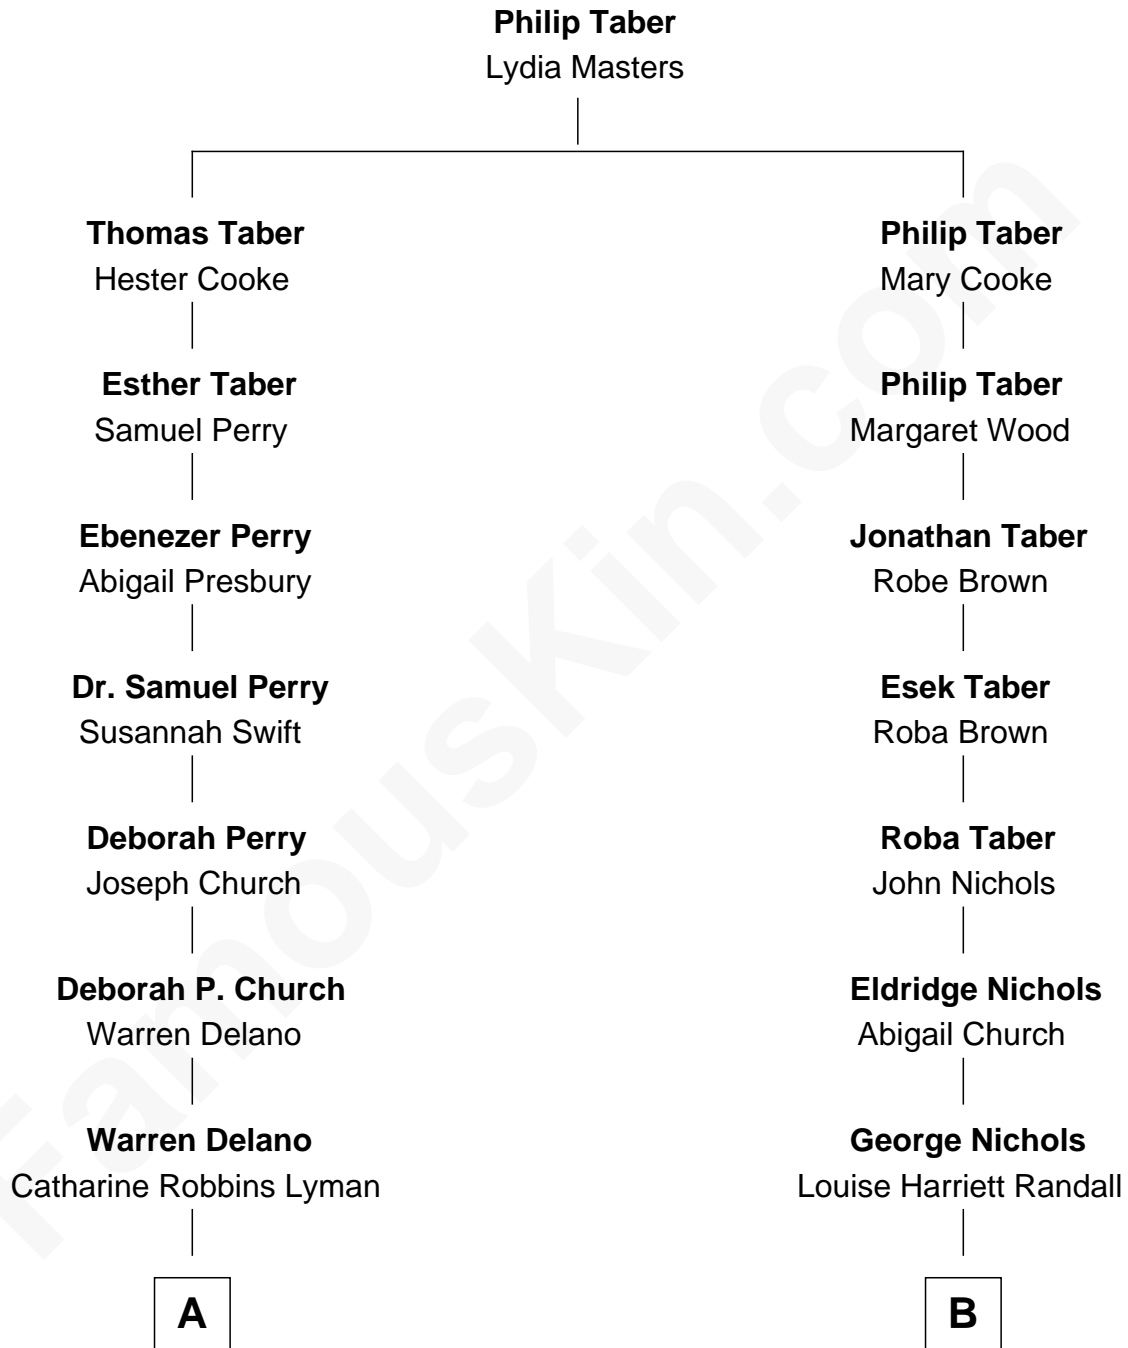

FamousKin.com
Relationship Chart of
Franklin D. Roosevelt
32nd U.S. President

8th cousin 4 times removed of

Taylor Lautner
TV and Movie Actor

A

Sara Delano
James Roosevelt

Franklin D. Roosevelt
32nd U.S. President

B

Wayland Albert Nichols
Fannie Blanche Sisco

Frank James Nichols
Olive F. Allen

Keith Francis Nichols
Wanda J. Yount

Patricia Anne Nichols
David Andrew Bos

Deborah C. Bos
Daniel Joseph Lautner

Taylor Lautner
TV and Movie Actor