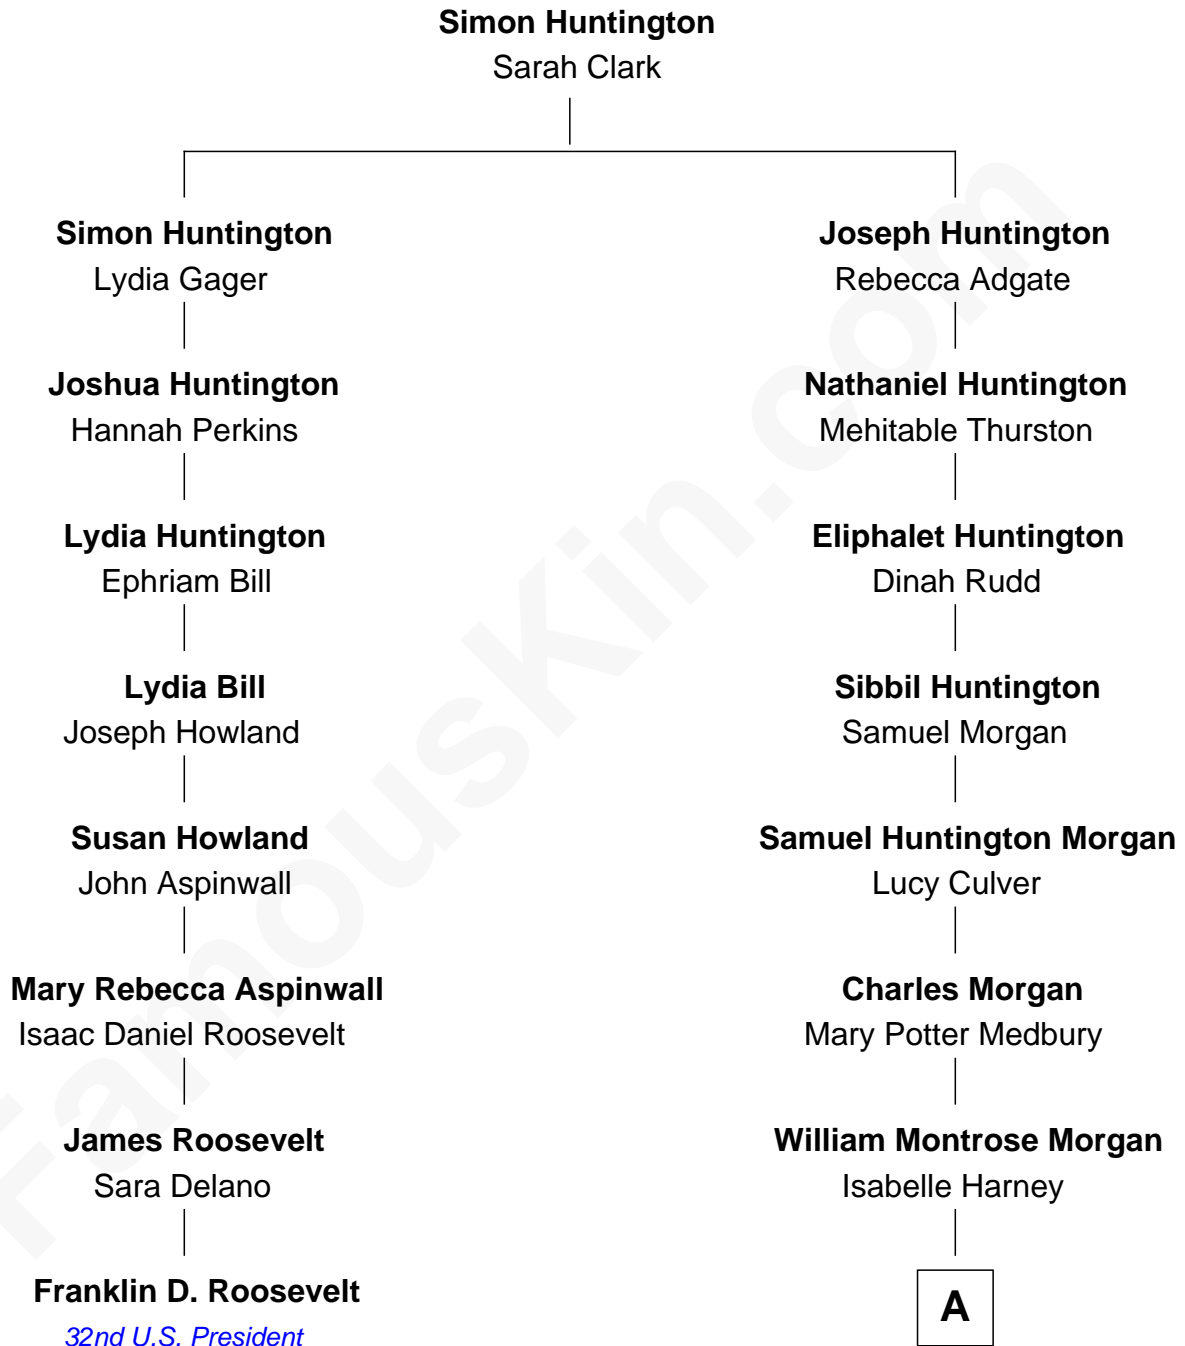

FamousKin.com
Relationship Chart of
Franklin D. Roosevelt
32nd U.S. President

7th cousin 1 time removed of
Ann Morgan Guilbert
TV and Movie Actress

A

Cornelia E. Morgan
Dr. Gerald Didra Guilbert

Ann Morgan Guilbert
TV and Movie Actress

FamousKin.com