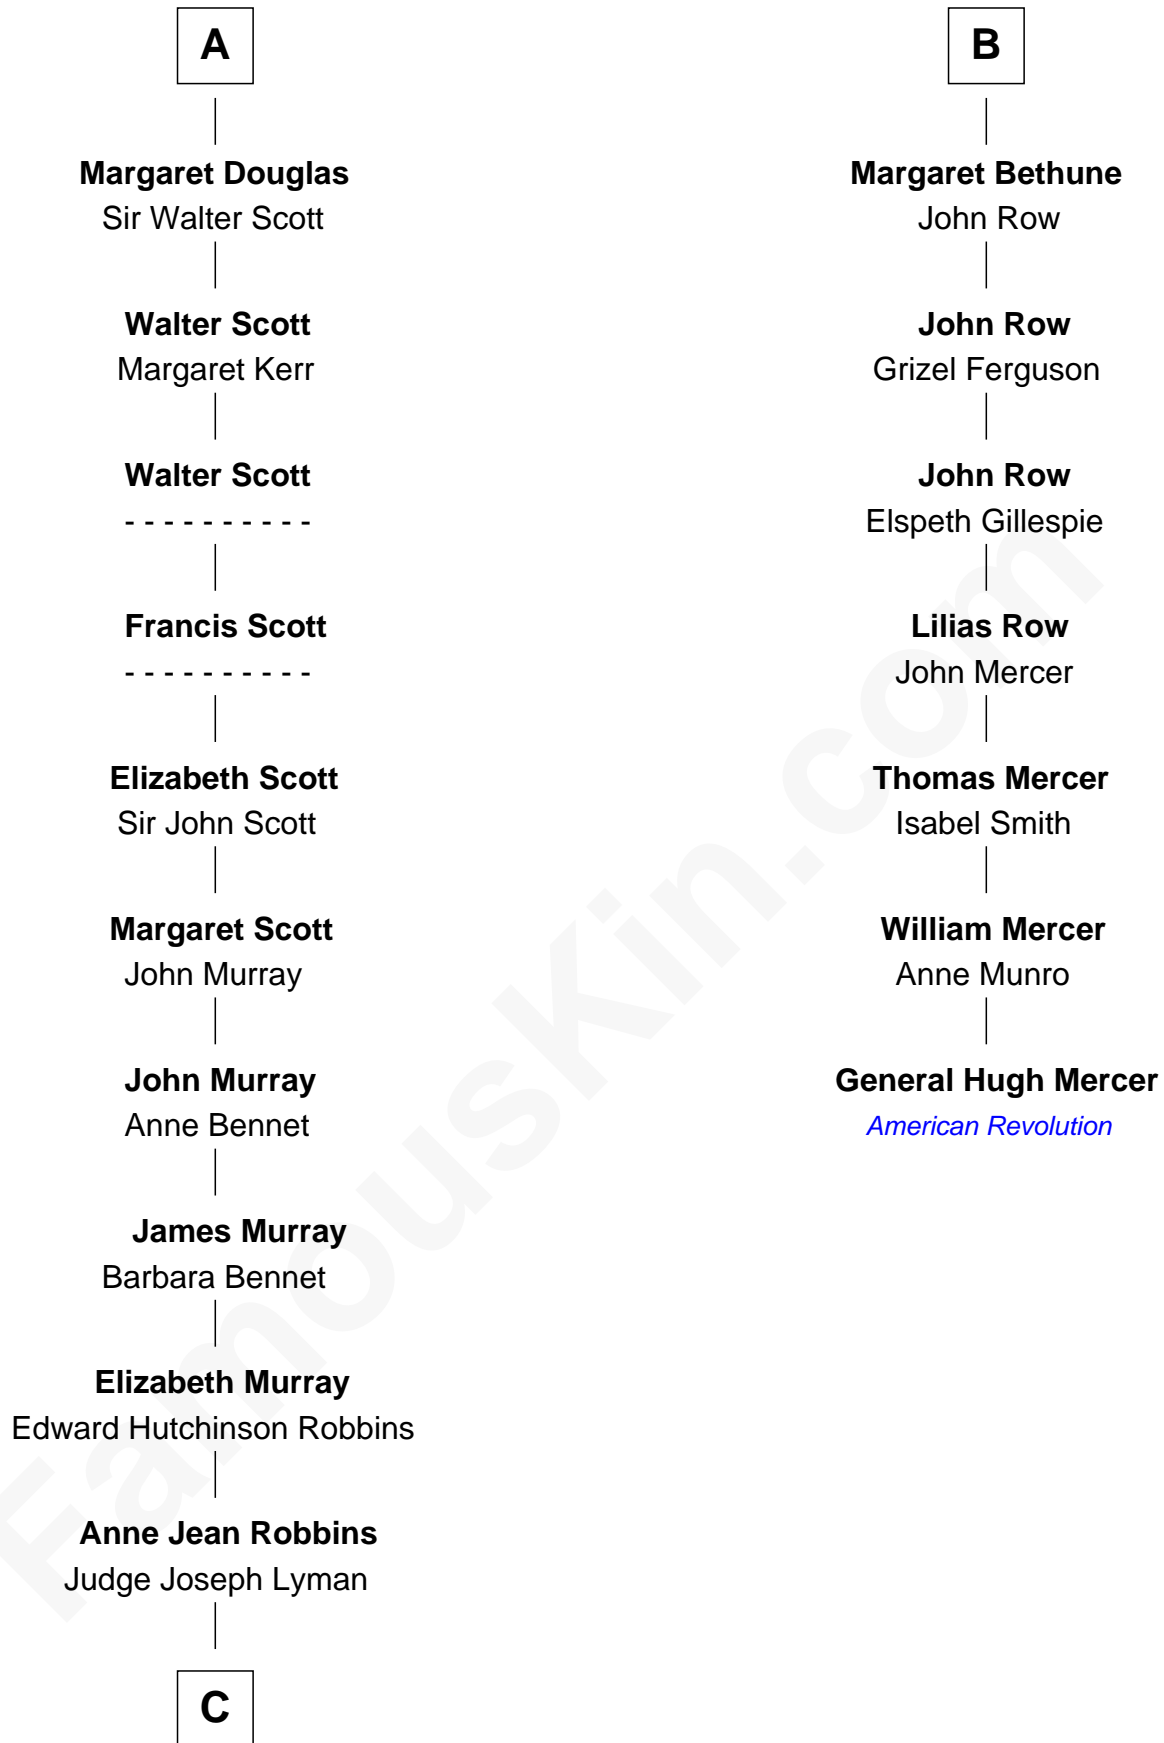

FamousKin.com
Relationship Chart of
Franklin D. Roosevelt
32nd U.S. President

13th cousin 6 times removed of
General Hugh Mercer
American Revolution

C

—
Catharine Robbins Lyman

Warren Delano

—
Sara Delano

James Roosevelt

—
Franklin D. Roosevelt

32nd U.S. President

FamousKin.com