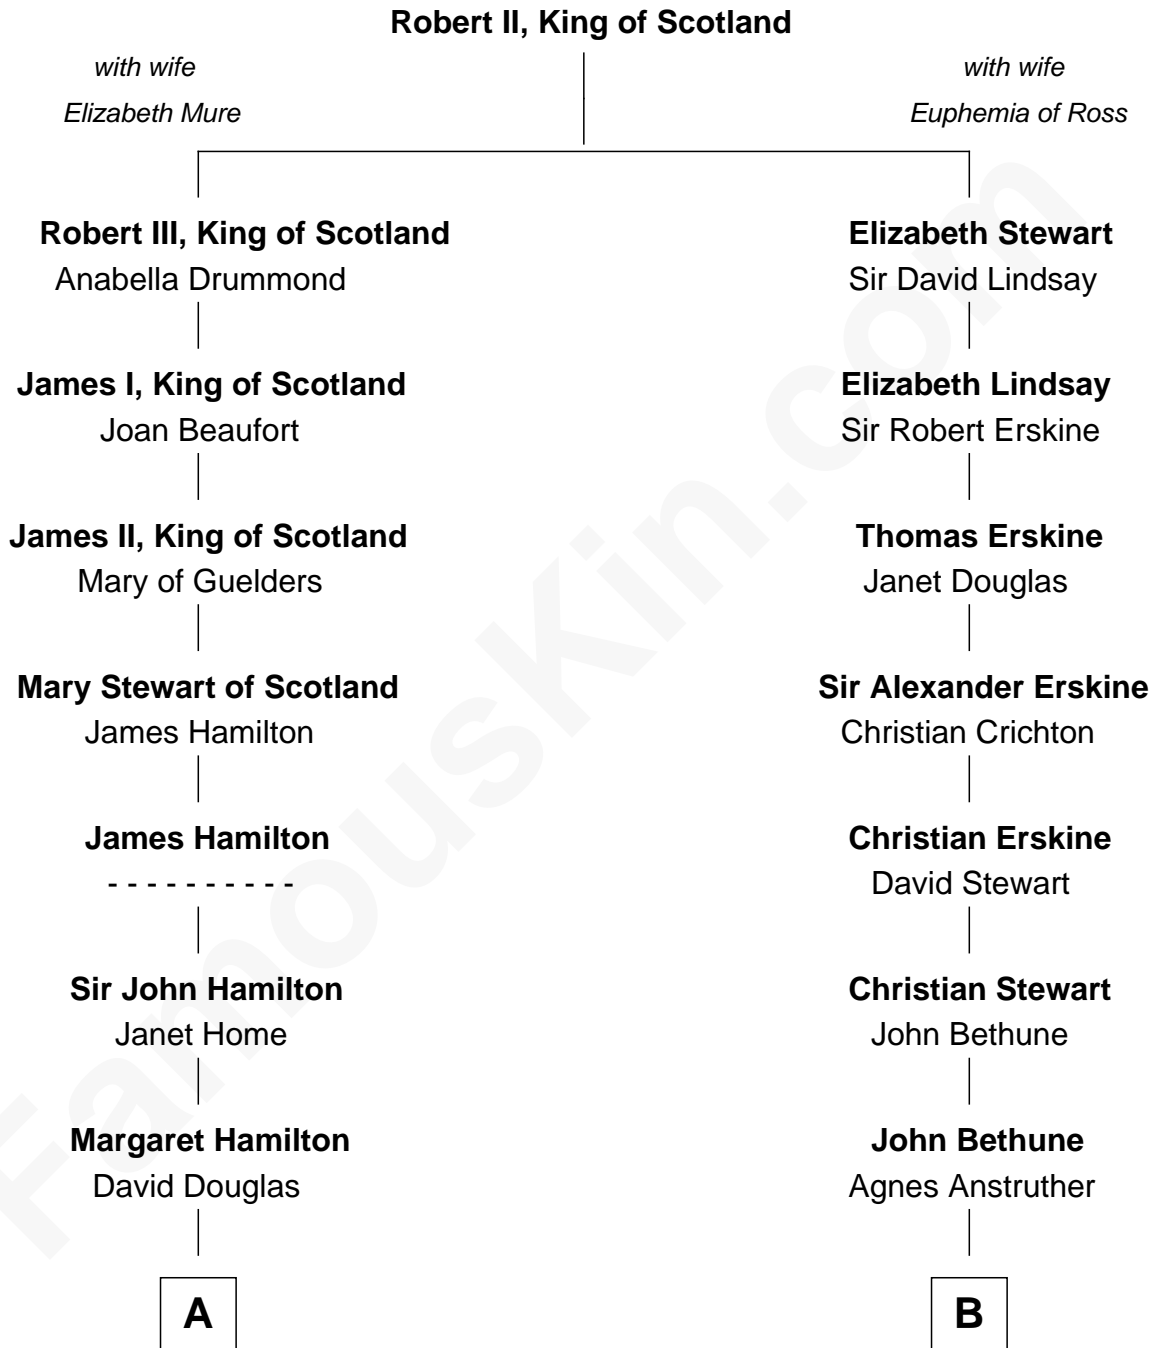

FamousKin.com
Relationship Chart of
Franklin D. Roosevelt
32nd U.S. President

13th cousin 6 times removed of
General Hugh Mercer
American Revolution

C

—
Catharine Robbins Lyman

Warren Delano

—
Sara Delano

James Roosevelt

—
Franklin D. Roosevelt

32nd U.S. President

FamousKin.com