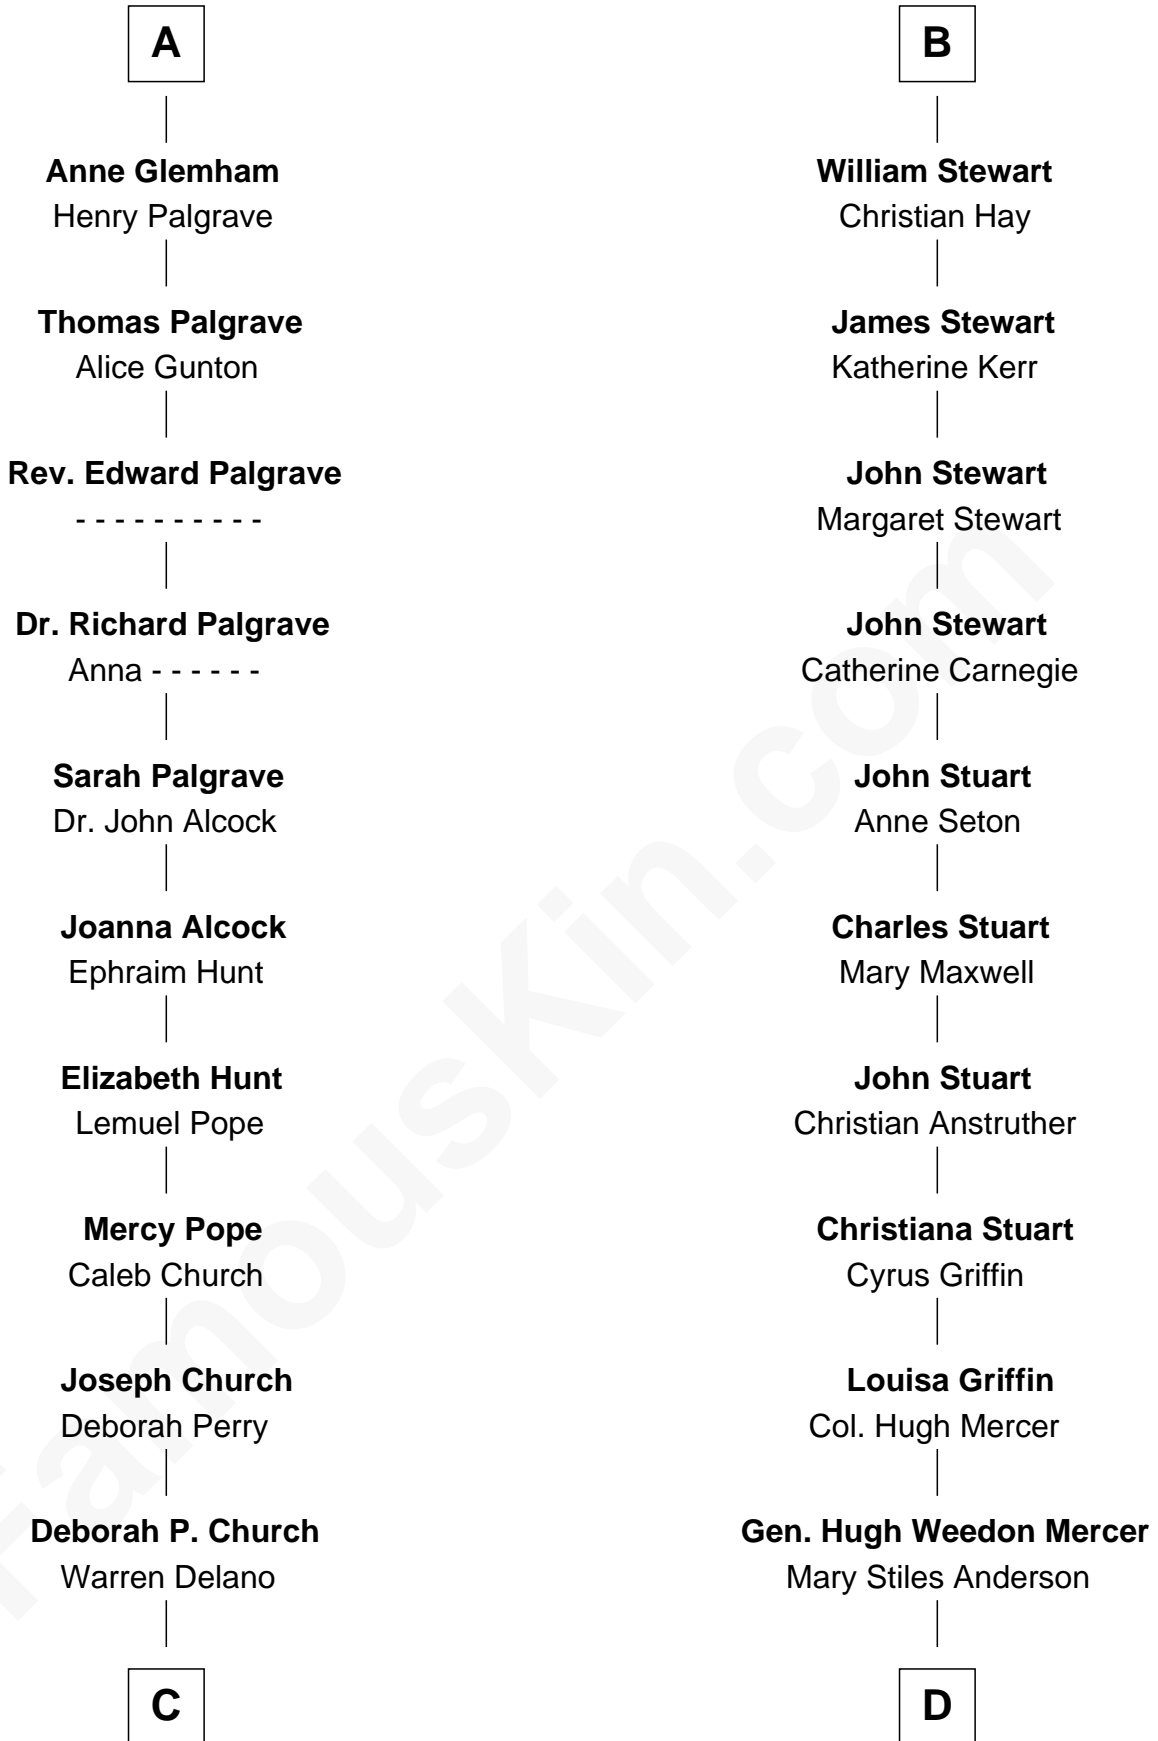

## Relationship Chart of

### Franklin D. Roosevelt

32nd U.S. President

19th cousin of

### Johnny Mercer

Songwriter and Co-Founder of Capitol Records

**Sir Patrick de Chaworth**

Isabella de Beauchamp

**C**

**Warren Delano**  
Catharine Robbins Lyman

**Sara Delano**  
James Roosevelt

**Franklin D. Roosevelt**  
*32nd U.S. President*

**D**

**George Anderson Mercer**  
Nanny Maury Herndon

**George Anderson Mercer**  
Lillian Elizabeth Ciucevich

**Johnny Mercer**  
*Co-Founder of Capitol Records*

FamousKin.com