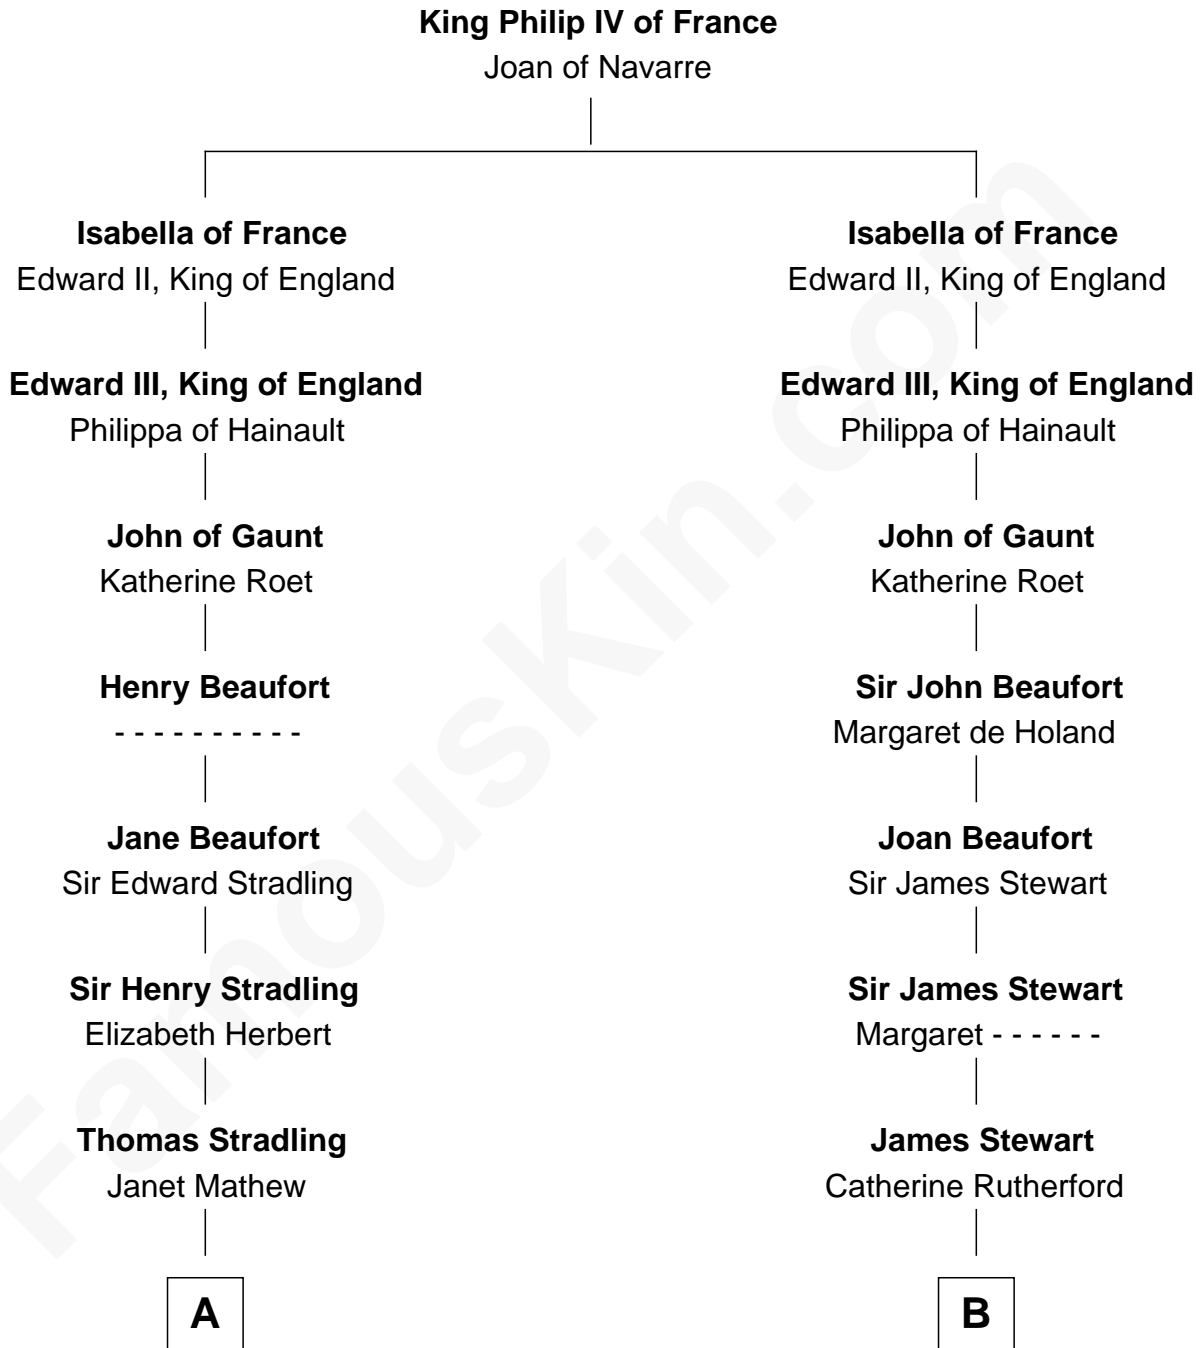

FamousKin.com
Relationship Chart of
Franklin D. Roosevelt
32nd U.S. President

19th cousin 1 time removed of

Johnny Mercer
Songwriter and Co-Founder of Capitol Records

C

John Aspinwall
Susan Howland

Mary Rebecca Aspinwall
Isaac Daniel Roosevelt

James Roosevelt
Sara Delano

Franklin D. Roosevelt
32nd U.S. President

D

George Anderson Mercer
Nanny Maury Herndon

George Anderson Mercer
Lillian Elizabeth Ciucevich

Johnny Mercer
Co-Founder of Capitol Records