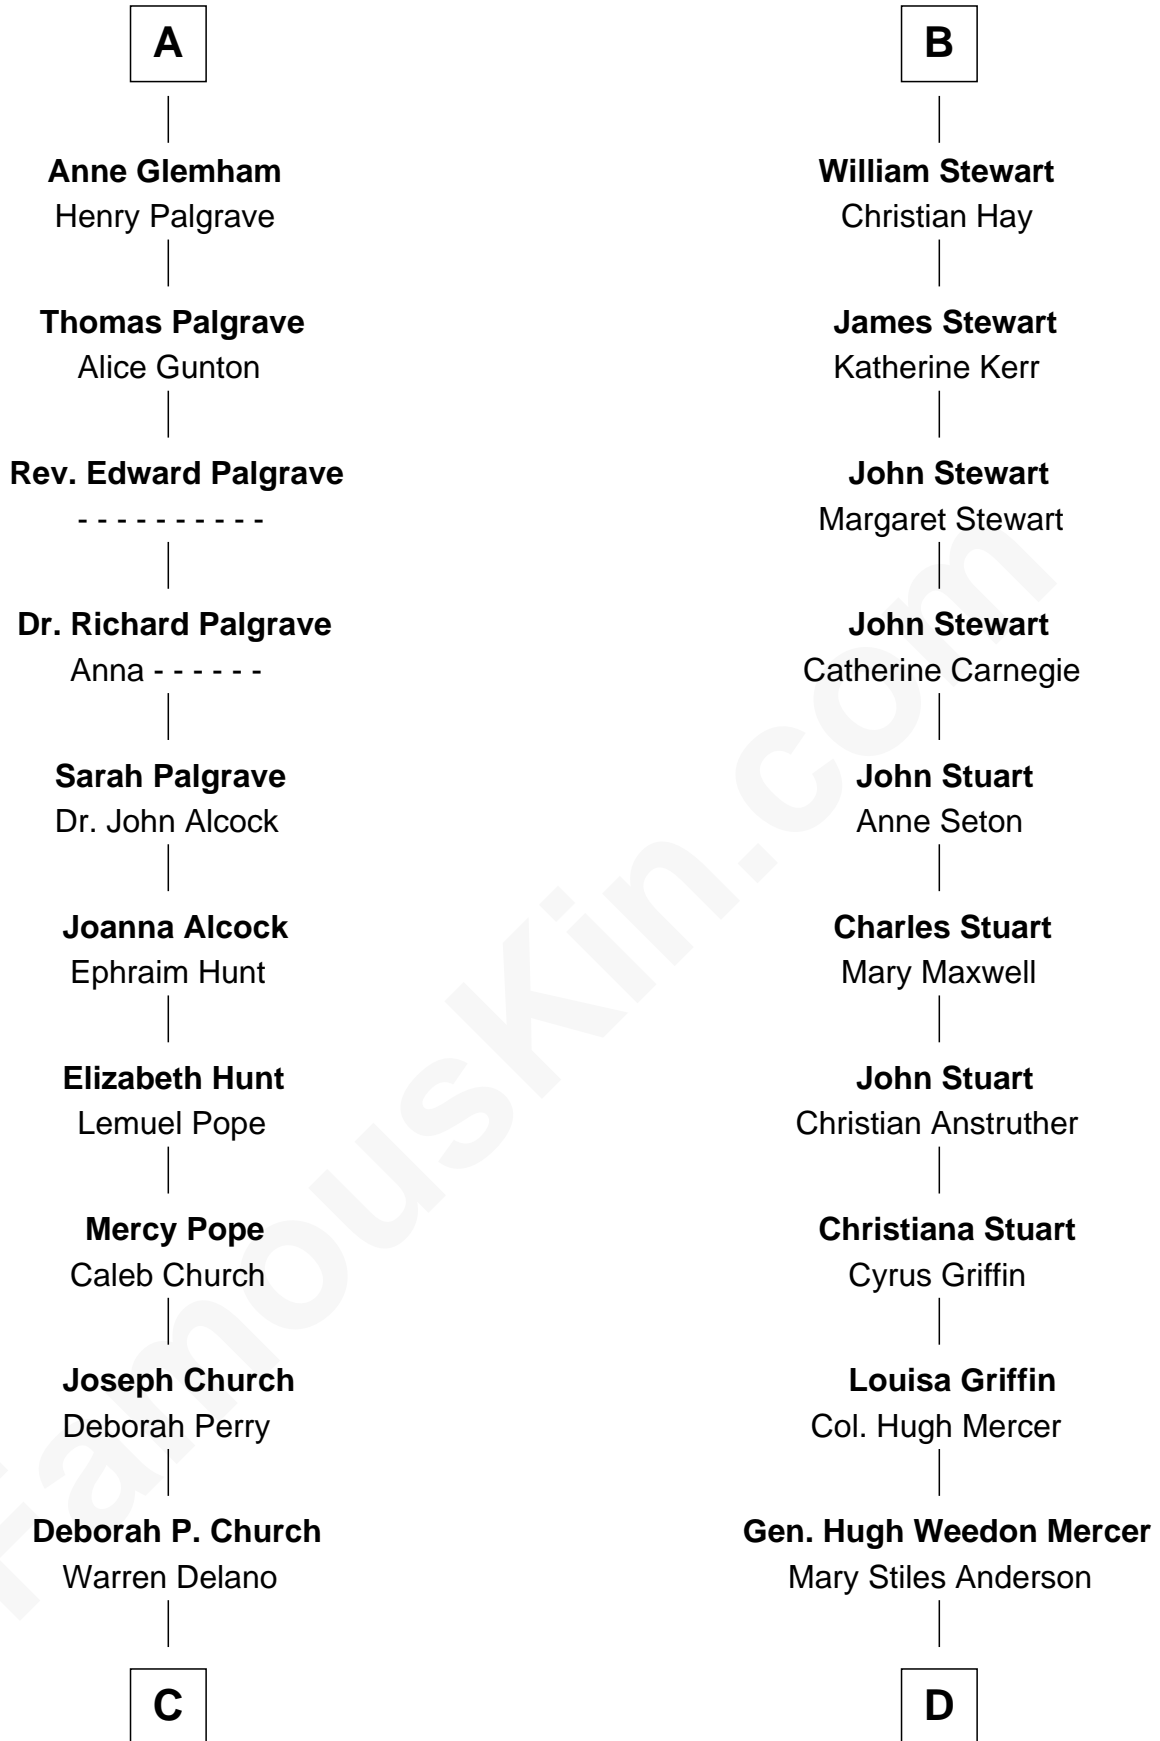

FamousKin.com

Relationship Chart of

Franklin D. Roosevelt

32nd U.S. President

19th cousin of

Johnny Mercer

Songwriter and Co-Founder of Capitol Records

Richard Fitzalan

Alice de Saluzzo

C

Warren Delano
Catharine Robbins Lyman

Sara Delano
James Roosevelt

Franklin D. Roosevelt
32nd U.S. President

D

George Anderson Mercer
Nanny Maury Herndon

George Anderson Mercer
Lillian Elizabeth Ciucevich