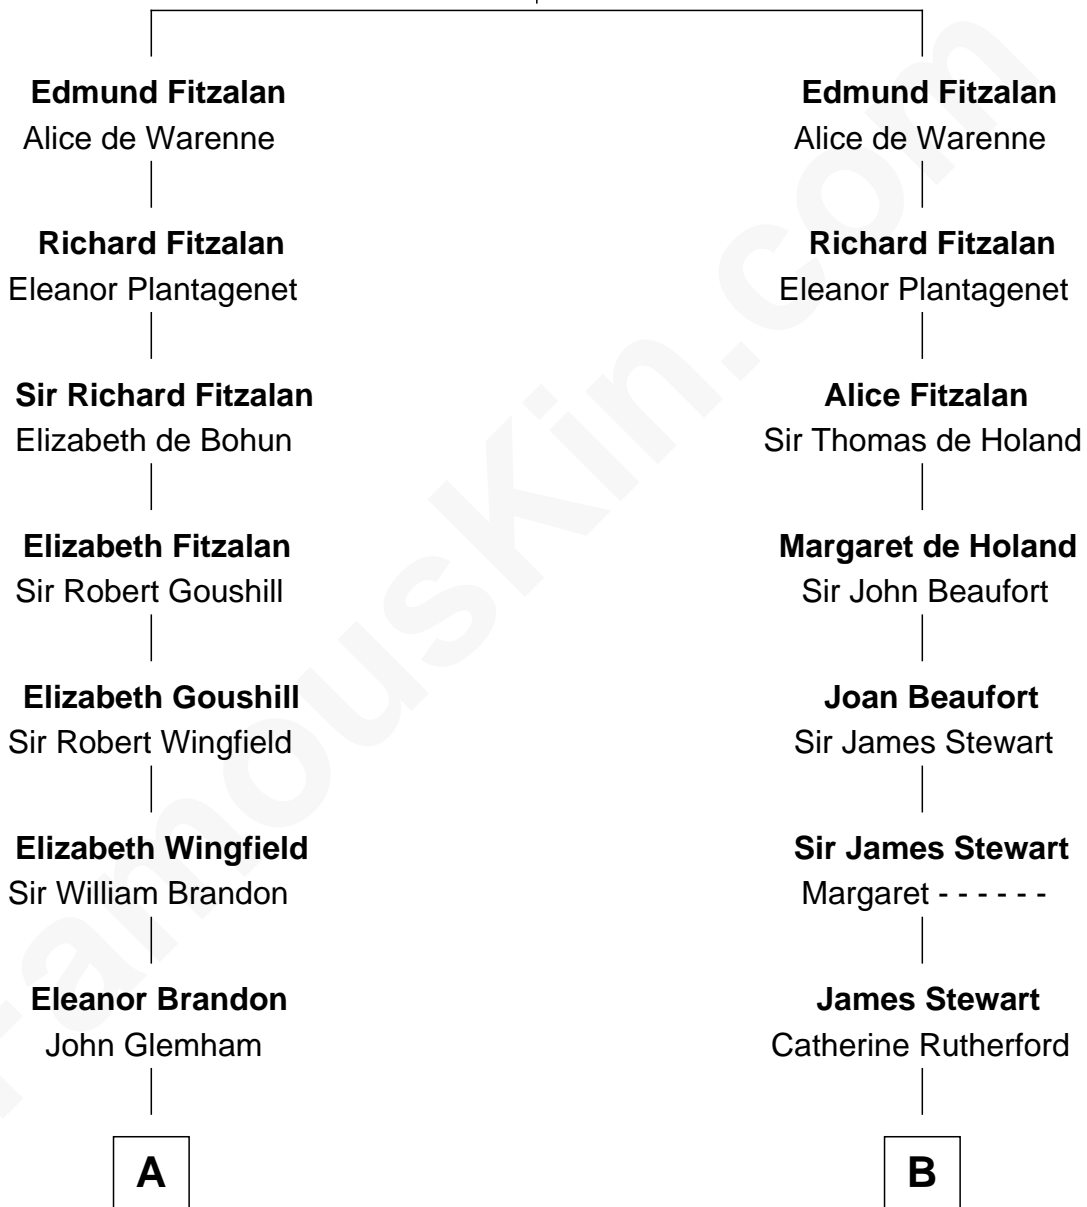

FamousKin.com

Relationship Chart of

Franklin D. Roosevelt

32nd U.S. President

19th cousin of

Johnny Mercer

Songwriter and Co-Founder of Capitol Records

Richard Fitzalan

Alice de Saluzzo

C

Warren Delano
Catharine Robbins Lyman

Sara Delano
James Roosevelt

Franklin D. Roosevelt
32nd U.S. President

D

George Anderson Mercer
Nanny Maury Herndon

George Anderson Mercer
Lillian Elizabeth Ciucevich