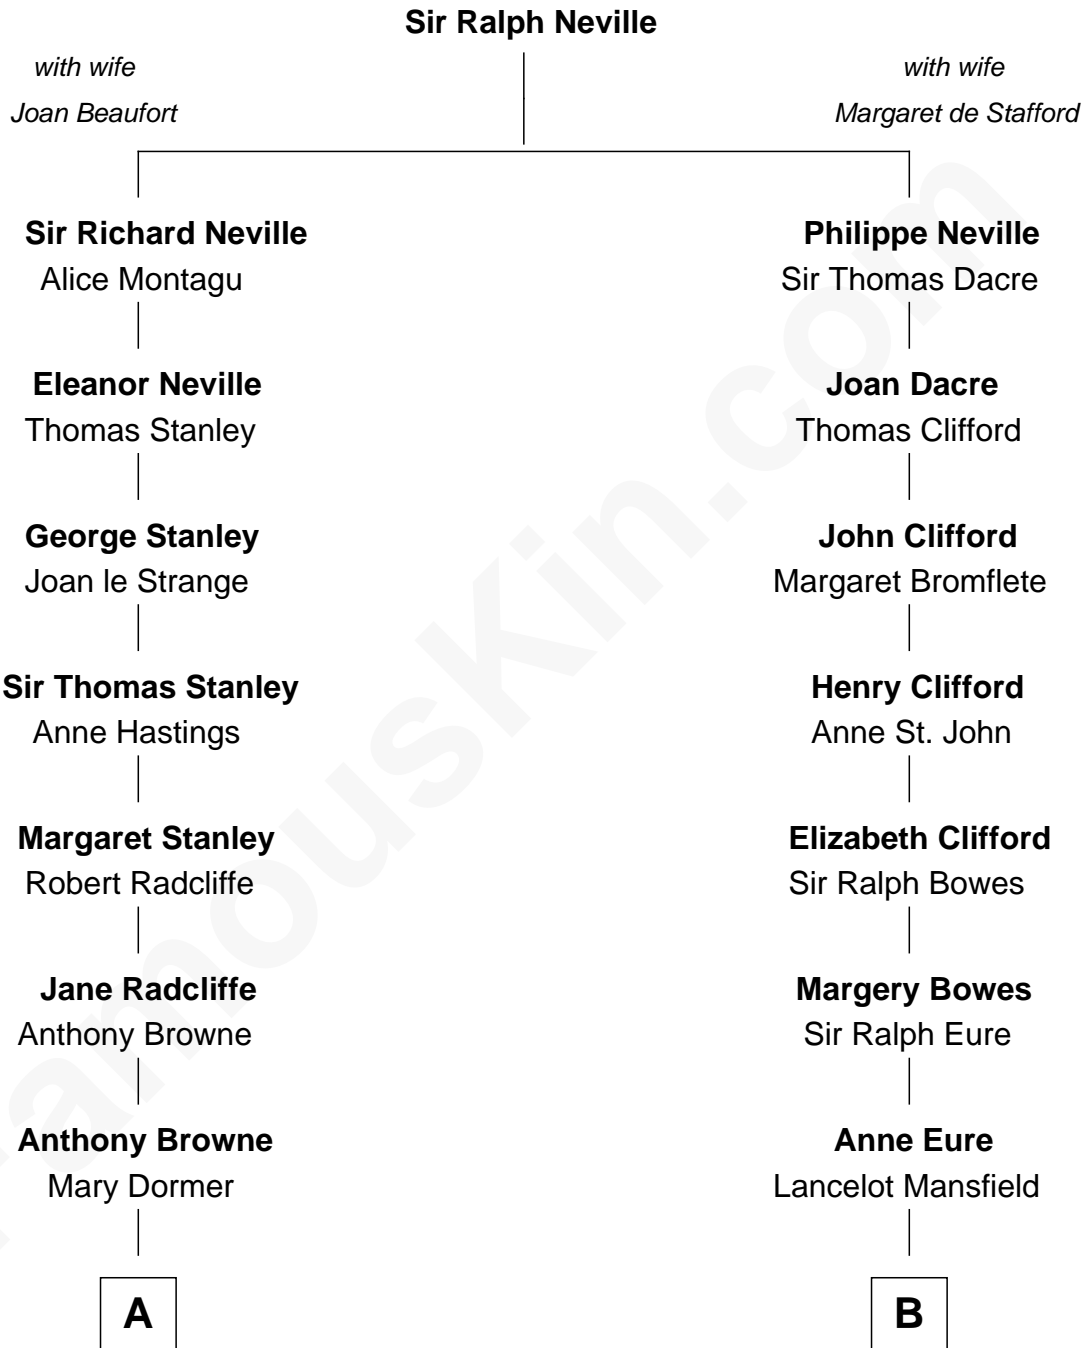

**FamousKin.com**  
**Relationship Chart of**  
**Franklin D. Roosevelt**  
*32nd U.S. President*

**17th cousin 2 times removed of**  
**Zach Snyder**  
*Filmmaker*

C

**Helen Danforth Manley**

Dr. Edgar Earl Reeves

**Marsha Manley Reeves**

Charles Edward Snyder

**Zach Snyder**

*Filmmaker*

FamousKin.com