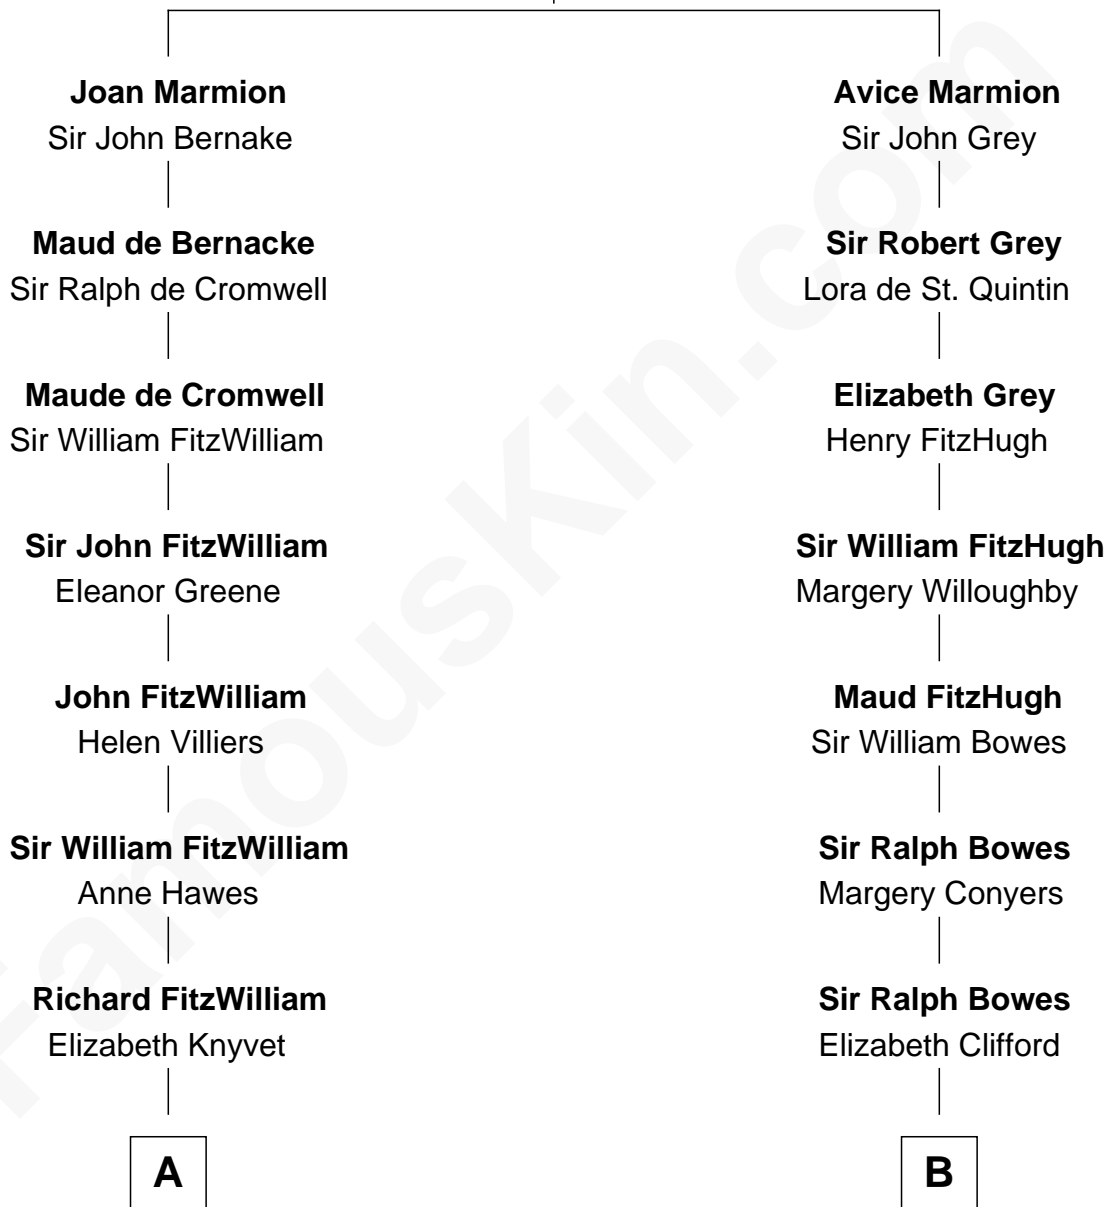

FamousKin.com
Relationship Chart of
Franklin D. Roosevelt
32nd U.S. President

18th cousin 3 times removed of
Zach Snyder
Filmmaker

Sir John Marmion
Maud de Furnival

C

D

C

James Roosevelt

Sara Delano

Franklin D. Roosevelt

32nd U.S. President

D

Oliver Harwood Danforth

Sarah M. Hills

Jennie Minerva Danforth

John Batchelder Manley

Helen Danforth Manley