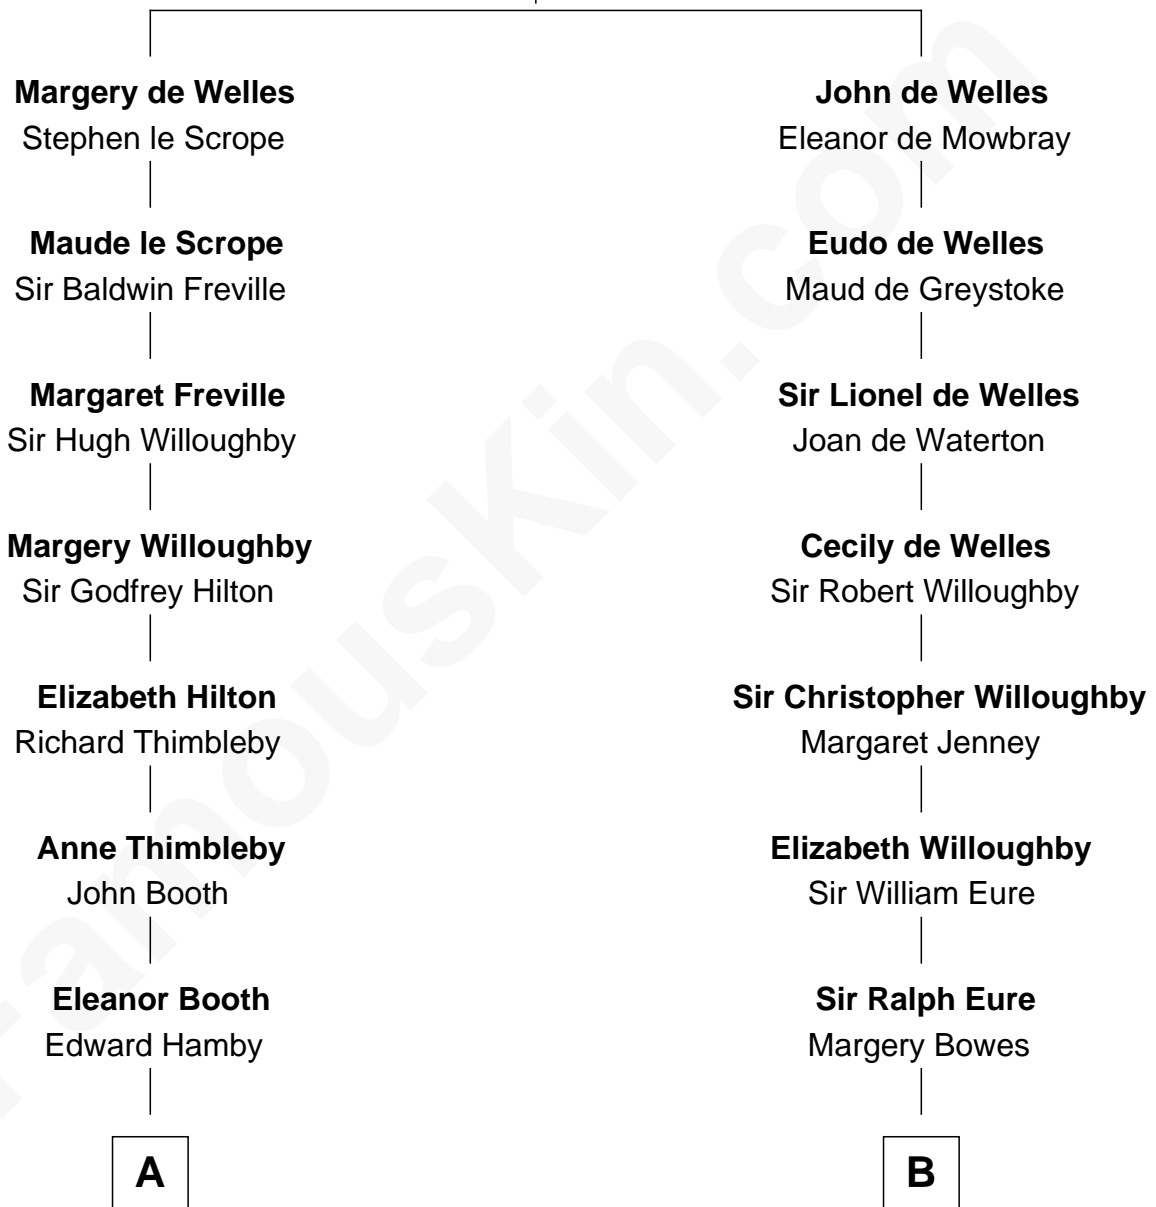

FamousKin.com
Relationship Chart of
Franklin D. Roosevelt
32nd U.S. President

17th cousin 3 times removed of
Zach Snyder
Filmmaker

John de Welles
Maud de Roos

C

—
Jennie Minerva Danforth

John Batchelder Manley

—
Helen Danforth Manley

Dr. Edgar Earl Reeves

—
Marsha Manley Reeves

Charles Edward Snyder

—
Zach Snyder

Filmmaker