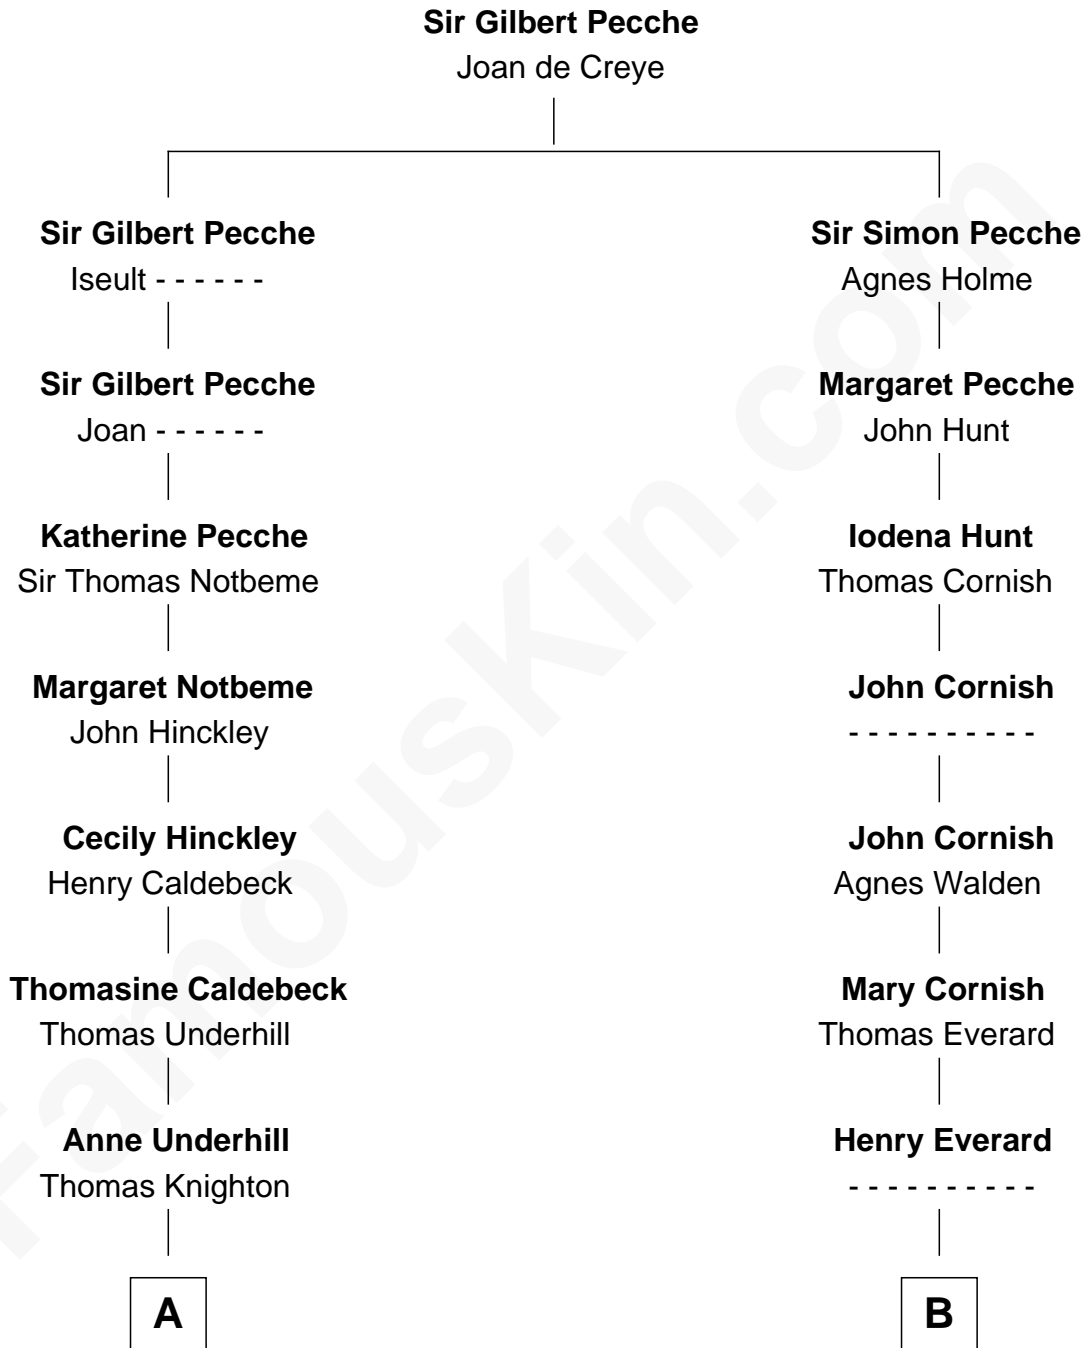

FamousKin.com
Relationship Chart of
Franklin D. Roosevelt
32nd U.S. President

18th cousin 1 time removed of
Robert Frost
Poet and Playwright

C

Isaac Daniel Roosevelt
Mary Rebecca Aspinwall

James Roosevelt
Sara Delano

Franklin D. Roosevelt
32nd U.S. President

D

William Prescott Frost
Isabella Moodie

Robert Frost
Poet and Playwright

FamousKin.com