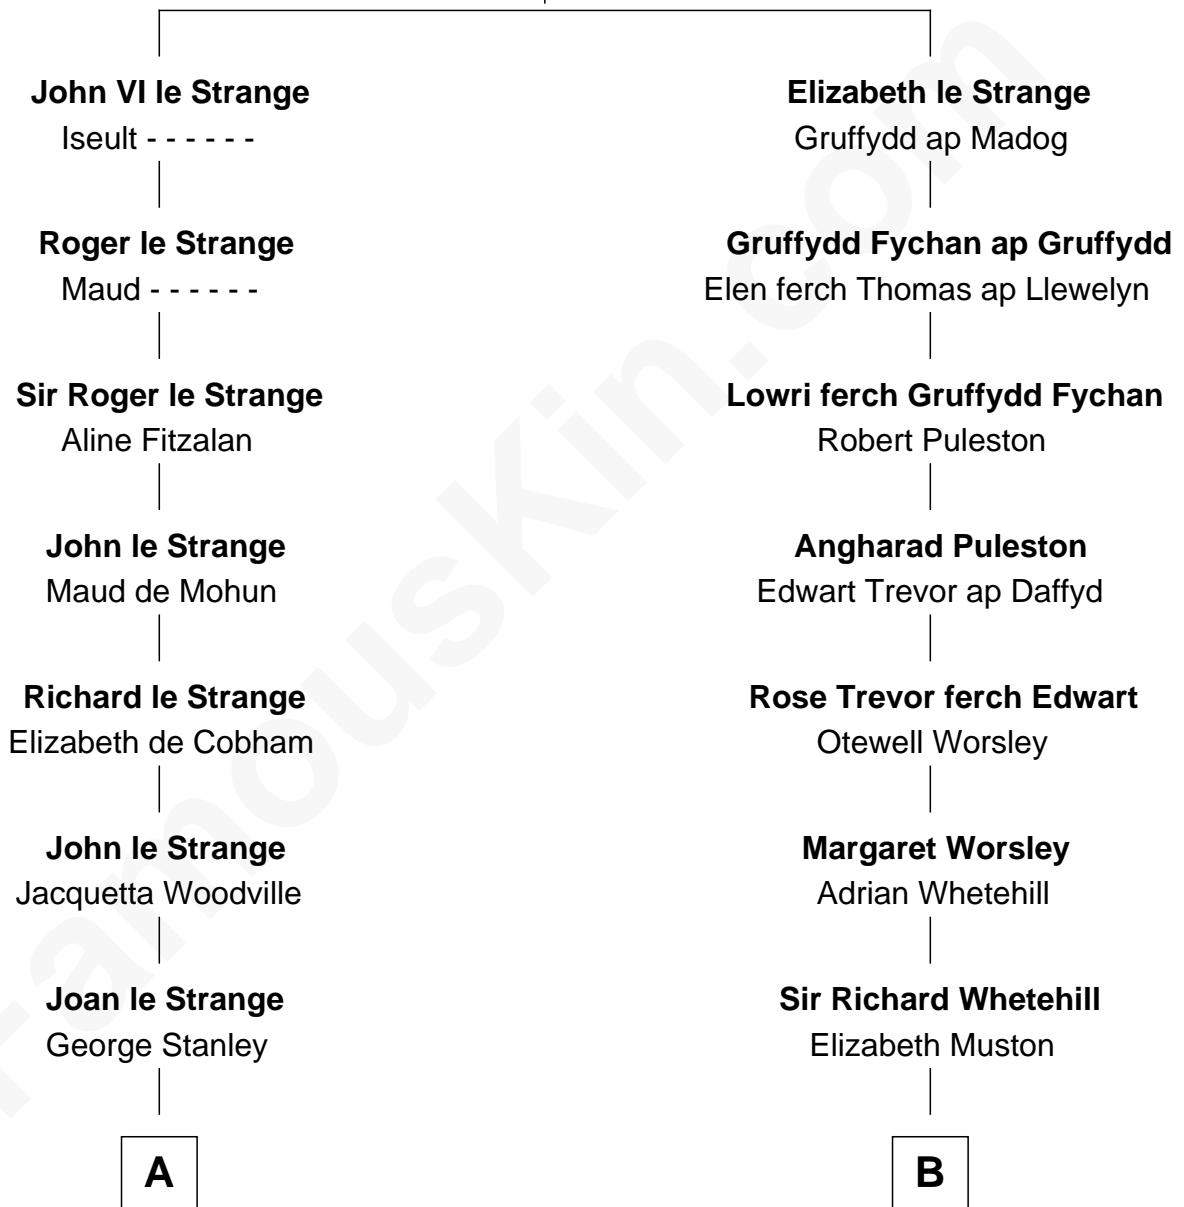

FamousKin.com
Relationship Chart of
Franklin D. Roosevelt
32nd U.S. President

18th cousin 3 times removed of

Robert Frost
Poet and Playwright

John V le Strange
Maud de Walton

C

Rebecca Smith

John Aspinwall

John Aspinwall

Susan Howland

Mary Rebecca Aspinwall

Isaac Daniel Roosevelt

James Roosevelt

Sara Delano

Franklin D. Roosevelt

32nd U.S. President

D