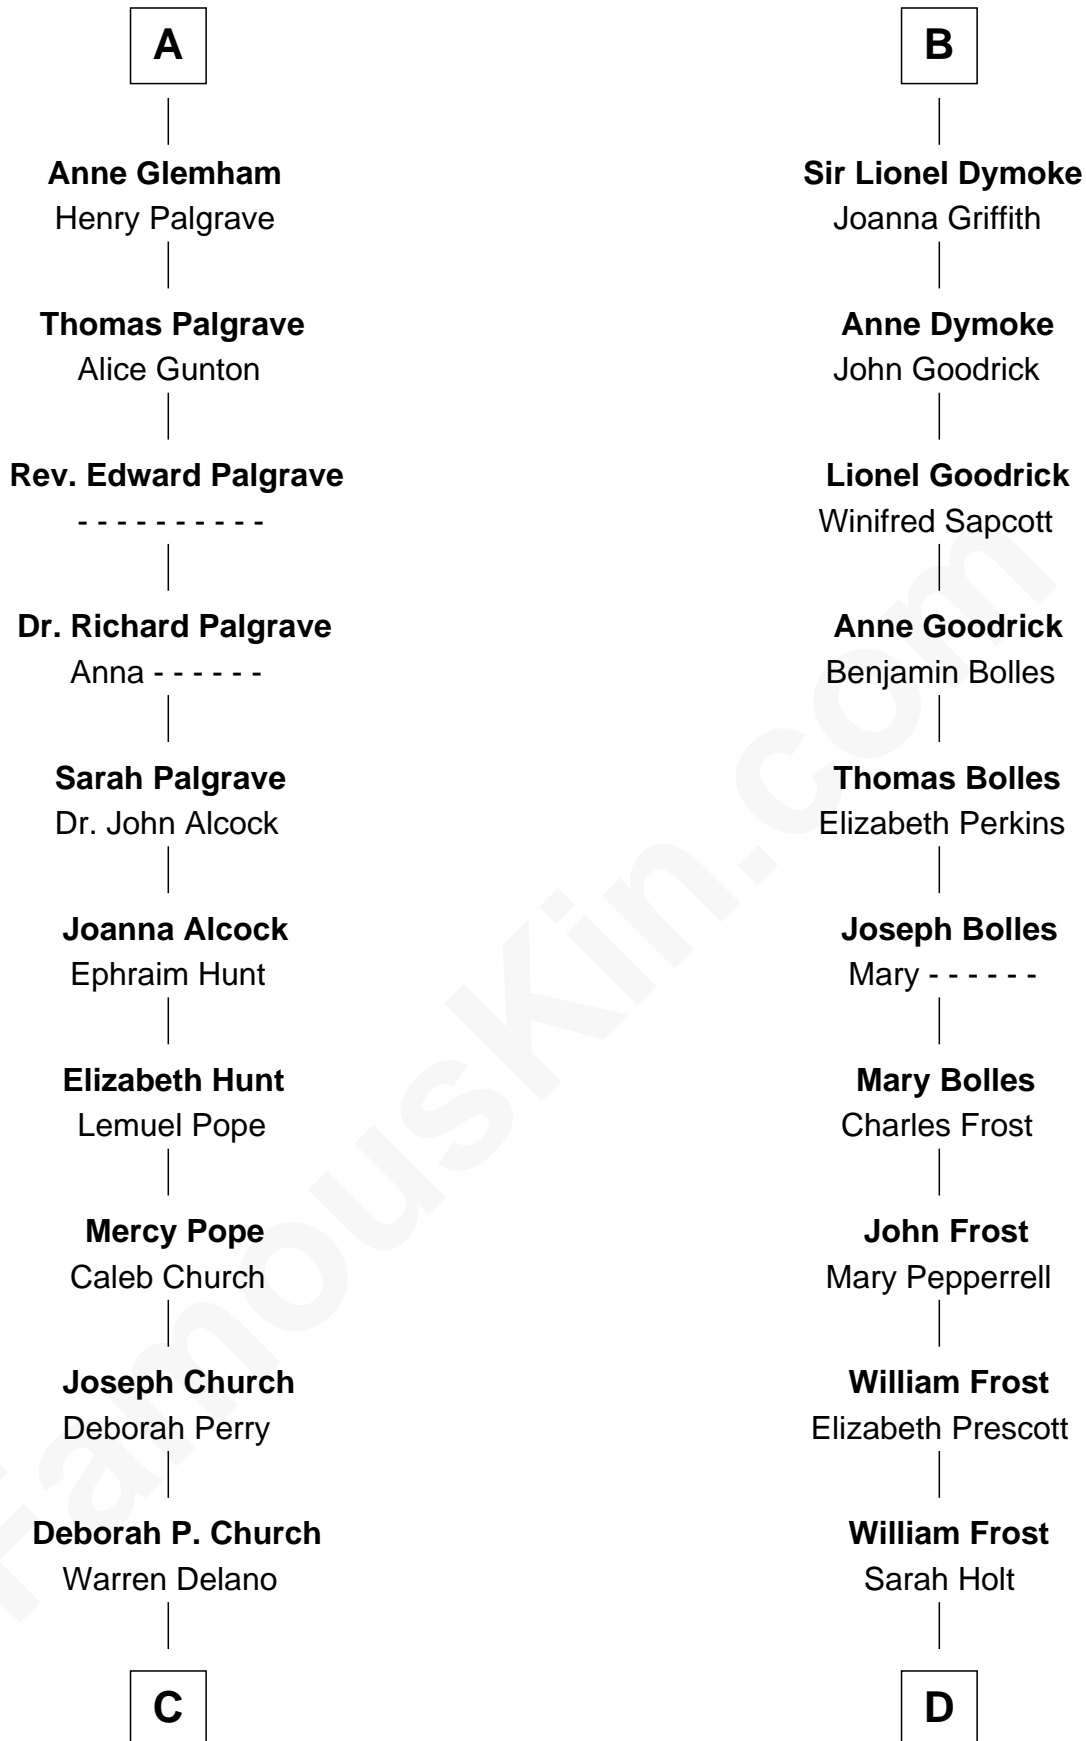

FamousKin.com
Relationship Chart of
Franklin D. Roosevelt
32nd U.S. President

19th cousin 1 time removed of
Robert Frost
Poet and Playwright

C

Warren Delano
Catharine Robbins Lyman

Sara Delano
James Roosevelt

Franklin D. Roosevelt
32nd U.S. President

D

Samuel Abbott Frost
Mary Blunt

William Prescott Frost
Judith Colcord

William Prescott Frost
Isabella Moodie

Robert Frost
Poet and Playwright

FamousKin.com