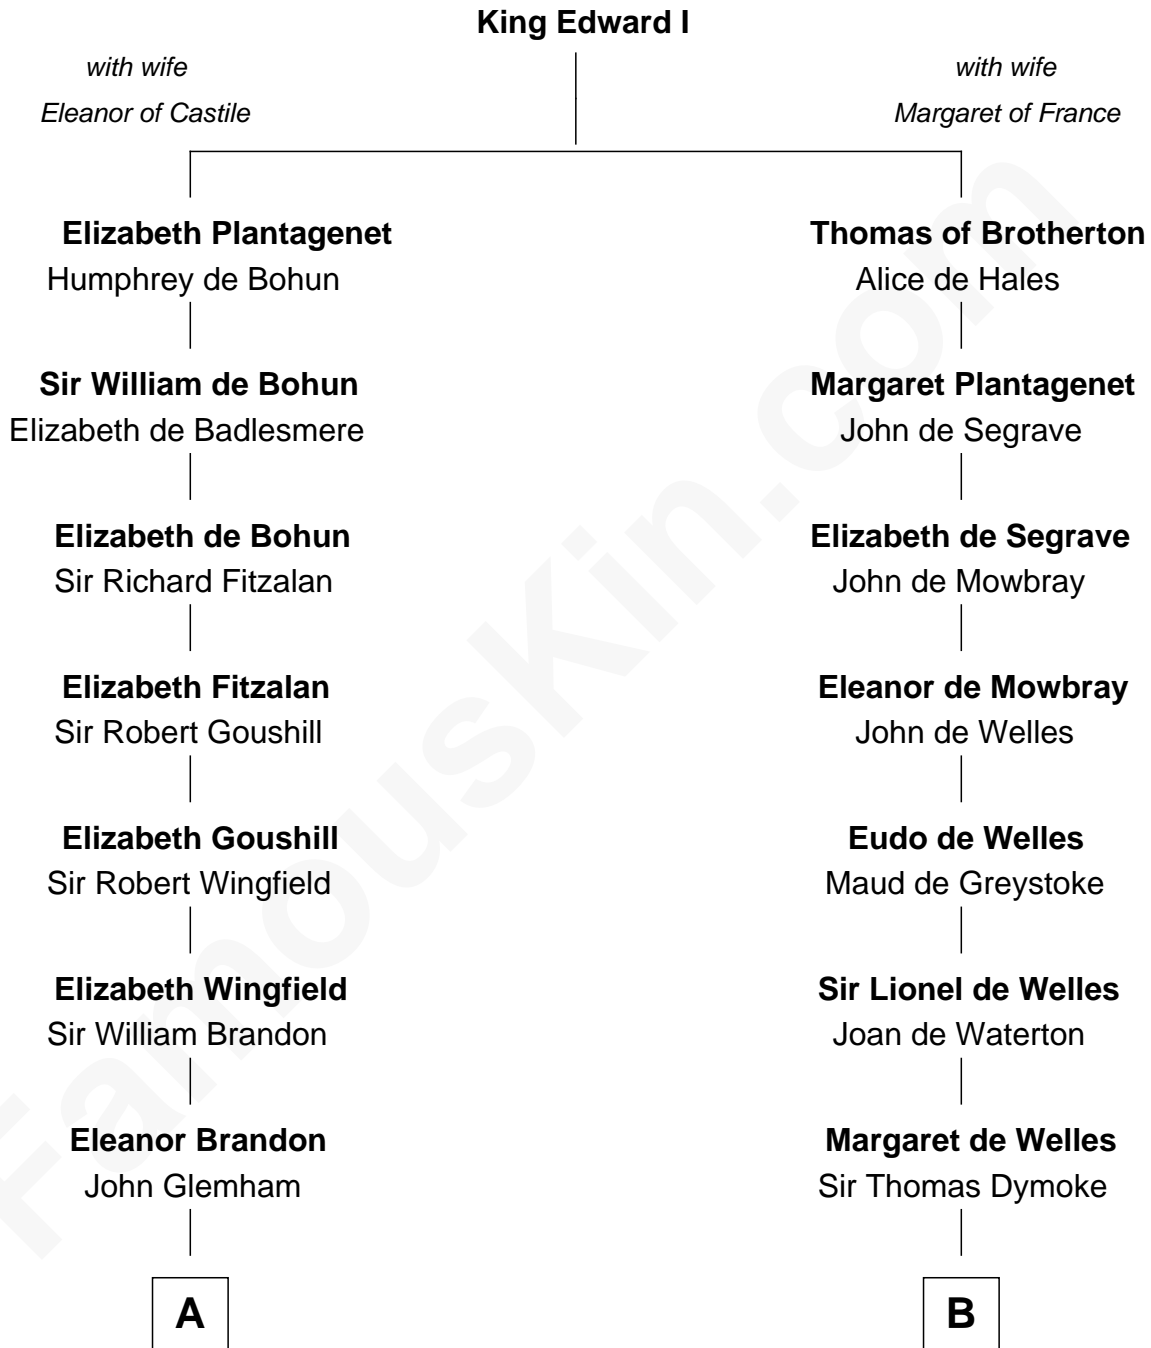

FamousKin.com
Relationship Chart of
Franklin D. Roosevelt
32nd U.S. President

19th cousin 1 time removed of
Robert Frost
Poet and Playwright

C

Warren Delano
Catharine Robbins Lyman

Sara Delano
James Roosevelt

Franklin D. Roosevelt
32nd U.S. President

D

Samuel Abbott Frost
Mary Blunt

William Prescott Frost
Judith Colcord

William Prescott Frost
Isabella Moodie

Robert Frost
Poet and Playwright

FamousKin.com