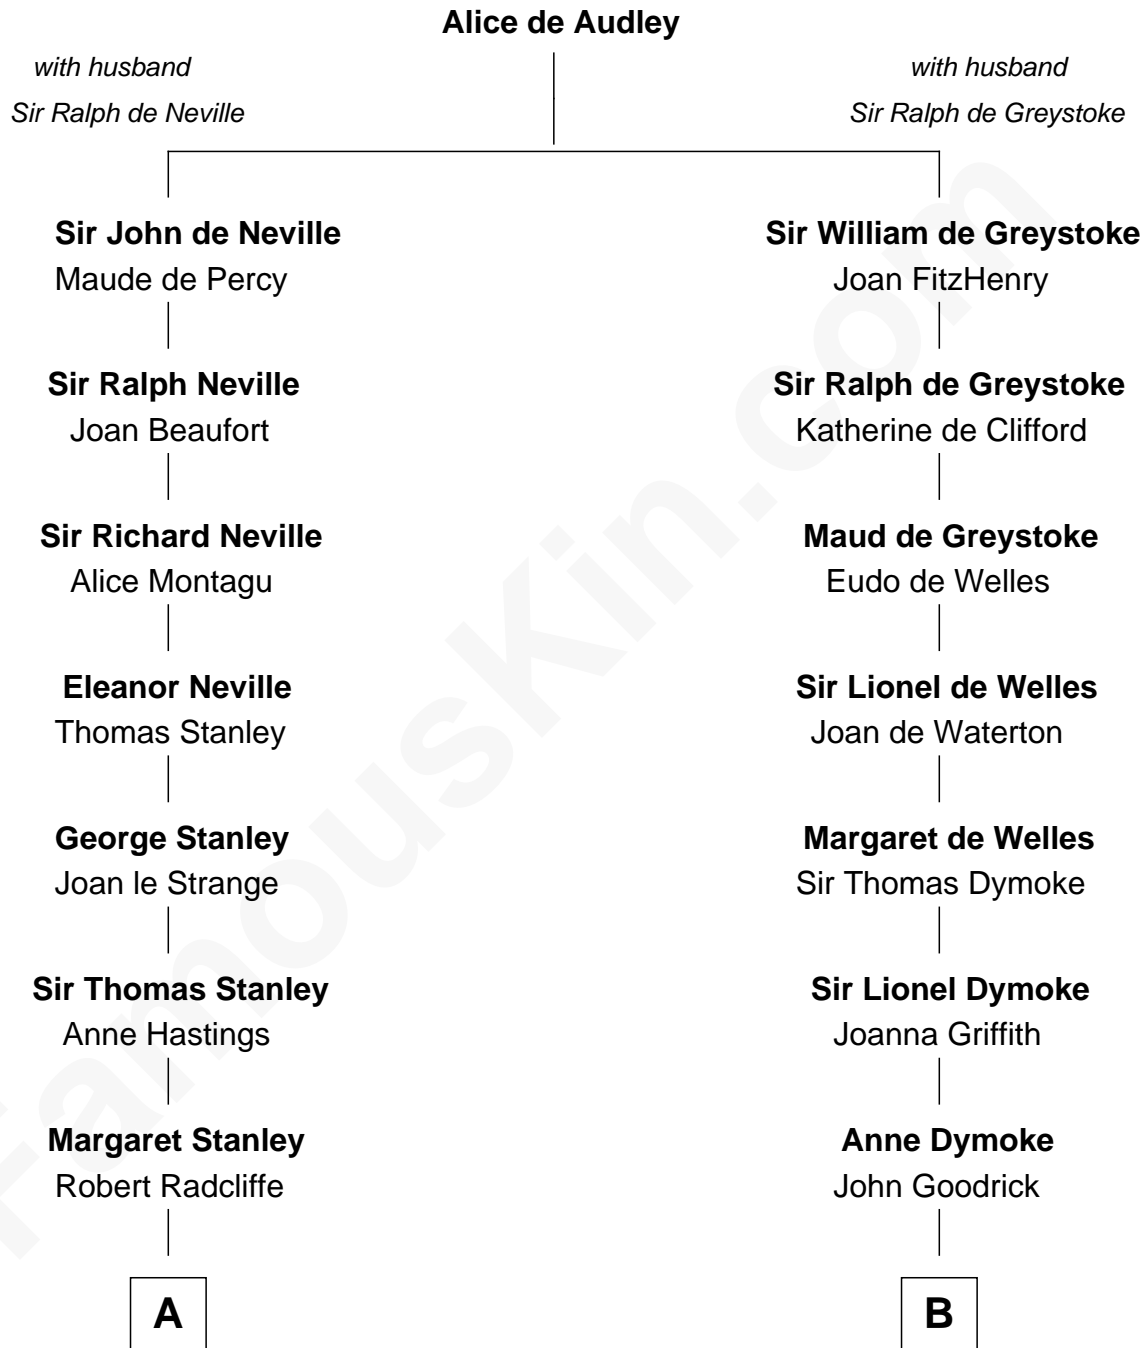

FamousKin.com
Relationship Chart of
Franklin D. Roosevelt
32nd U.S. President

18th cousin 1 time removed of

Robert Frost
Poet and Playwright

FamousKin.com